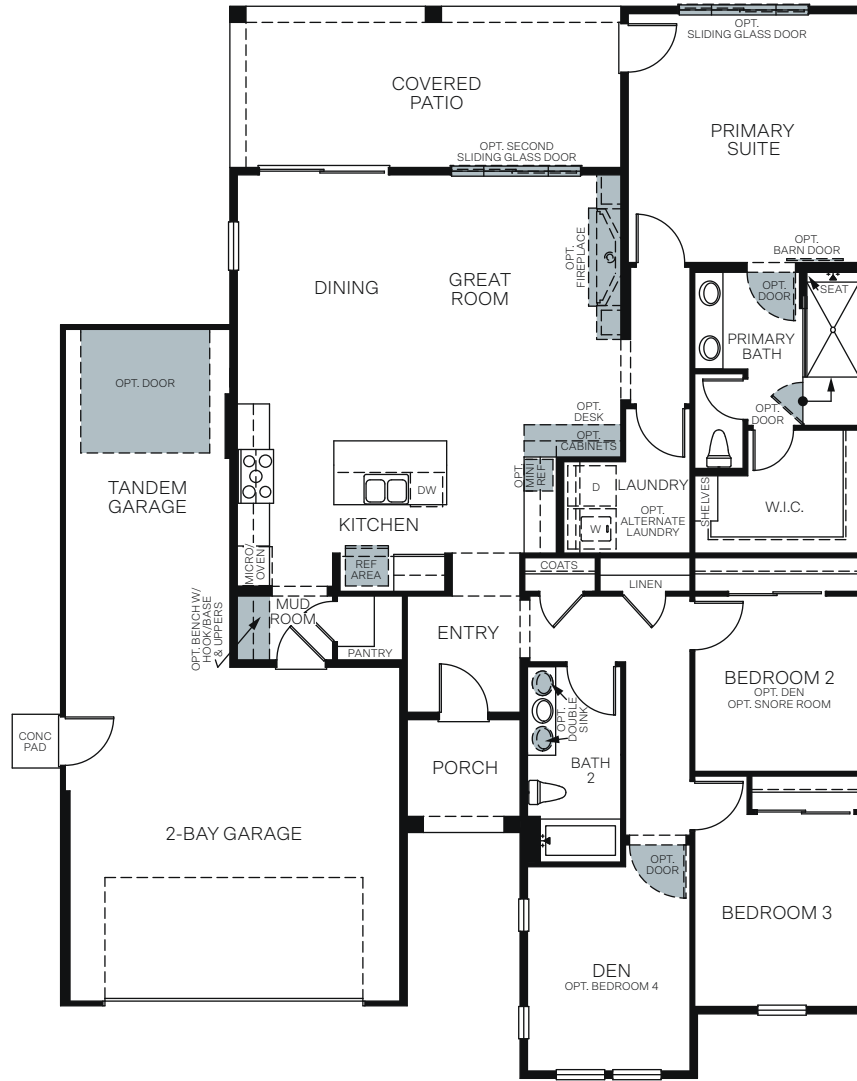

WoodsideHomes.com

Let's get you home.

Cottonwood Creek

At The Preserve

THE SUNSET IRIS 5012

SINGLE STORY 1,907 SQ. FT.

FLOOR PLAN

OPTIONS

OPT. COVERED PATIO AT PRIMARY SUITE

OPT. SNORE ROOM ILO BEDROOM 2

OPT. ALTERNATE LAUNDRY ROOM 1

OPT. ALT LAUNDRY 2 WITH CABINETS

OPT. BATH/SHOWER AT PRIMARY BATH

OPT. BEDROOM 4 ILO DEN

OPT. DEN ILO BEDROOM 2