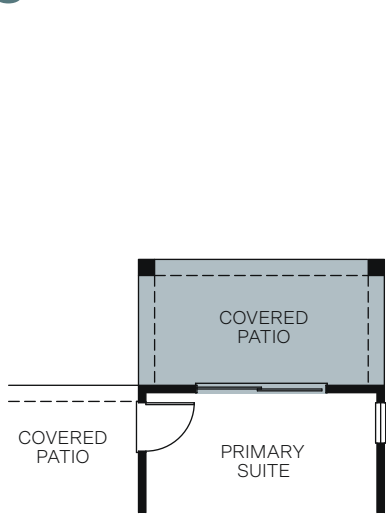

WoodsideHomes.com

Let's get you home.

Cottonwood Creek

At The Preserve

THE SUNSET IRIS 5012

SINGLE STORY 1,907 SQ. FT.

FLOOR PLAN

OPTIONS

OPT. COVERED PATIO AT PRIMARY SUITE

OPT. SNORE ROOM ILO BEDROOM 2

OPT. ALTERNATE LAUNDRY ROOM 1

OPT. ALT LAUNDRY 2 WITH CABINETS

OPT. BATH/SHOWER AT PRIMARY BATH

OPT. BEDROOM 4 ILO DEN

OPT. DEN ILO BEDROOM 2