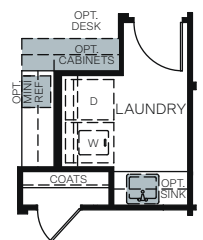

WoodsideHomes.com

Let's get you home.

Cottonwood Creek

At The Preserve

THE SUNSET IRIS 5012

SINGLE STORY 1,907 SQ. FT.

FLOOR PLAN

OPTIONS

OPT. COVERED PATIO AT PRIMARY SUITE

OPT. SNORE ROOM ILO BEDROOM 2

OPT. ALTERNATE LAUNDRY ROOM 1

OPT. ALT LAUNDRY 2 WITH CABINETS

OPT. BATH/SHOWER AT PRIMARY BATH

OPT. BEDROOM 4 ILO DEN

OPT. DEN ILO BEDROOM 2