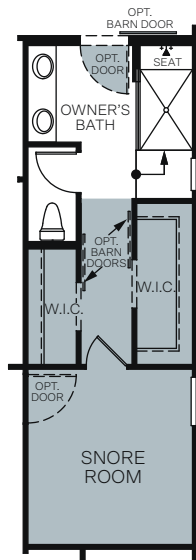

WoodsideHomes.com

Let's get you home.

Cottonwood Creek

At The Preserve

THE SUNSET IRIS 5012

SINGLE STORY 1,907 SQ. FT.

FLOOR PLAN

OPTIONS

OPT. COVERED PATIO AT PRIMARY SUITE

OPT. SNORE ROOM ILO BEDROOM 2

OPT. ALTERNATE LAUNDRY ROOM 1

OPT. ALT LAUNDRY 2 WITH CABINETS

OPT. BATH/SHOWER AT PRIMARY BATH

OPT. BEDROOM 4 ILO DEN

OPT. DEN ILO BEDROOM 2