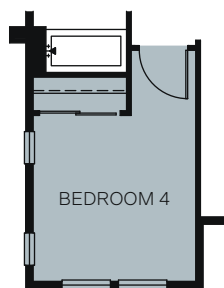

WoodsideHomes.com

Let's get you home.

Cottonwood Creek

At The Preserve

THE SUNSET IRIS 5012

SINGLE STORY 1,907 SQ. FT.

FLOOR PLAN

OPTIONS

OPT. COVERED PATIO AT PRIMARY SUITE

OPT. SNORE ROOM ILO BEDROOM 2

OPT. ALTERNATE LAUNDRY ROOM 1

OPT. ALT LAUNDRY 2 WITH CABINETS

OPT. BATH/SHOWER AT PRIMARY BATH

OPT. BEDROOM 4 ILO DEN

OPT. DEN ILO BEDROOM 2