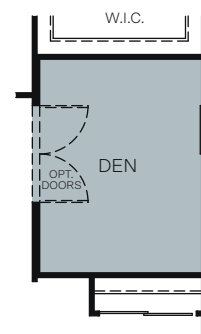

WoodsideHomes.com

Let's get you home.

Cottonwood Creek

At The Preserve

THE SUNSET IRIS 5012

SINGLE STORY 1,907 SQ. FT.

FLOOR PLAN

OPTIONS

OPT. COVERED PATIO AT PRIMARY SUITE

OPT. SNORE ROOM ILO BEDROOM 2

OPT. ALTERNATE LAUNDRY ROOM 1

OPT. ALT LAUNDRY 2 WITH CABINETS

OPT. BATH/SHOWER AT PRIMARY BATH

OPT. BEDROOM 4 ILO DEN

OPT. DEN ILO BEDROOM 2