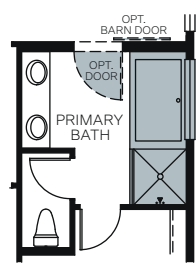

WoodsideHomes.com

Let's get you home.

Cottonwood Creek

At The Preserve

THE SUNSET IRIS 5012

SINGLE STORY 1,907 SQ. FT.

FLOOR PLAN

OPTIONS

OPT. COVERED PATIO AT PRIMARY SUITE

OPT. SNORE ROOM ILO BEDROOM 2

OPT. ALTERNATE LAUNDRY ROOM 1

OPT. ALT LAUNDRY 2 WITH CABINETS

OPT. BATH/SHOWER AT PRIMARY BATH

OPT. BEDROOM 4 ILO DEN

OPT. DEN ILO BEDROOM 2