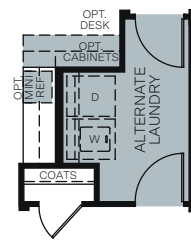

WoodsideHomes.com

Let's get you home.

Cottonwood Creek

At The Preserve

THE SUNSET IRIS 5012

SINGLE STORY 1,907 SQ. FT.

FLOOR PLAN

OPTIONS

OPT. COVERED PATIO AT PRIMARY SUITE

OPT. SNORE ROOM ILO BEDROOM 2

OPT. ALTERNATE LAUNDRY ROOM 1

OPT. ALT LAUNDRY 2 WITH CABINETS

OPT. BATH/SHOWER AT PRIMARY BATH

OPT. BEDROOM 4 ILO DEN

OPT. DEN ILO BEDROOM 2