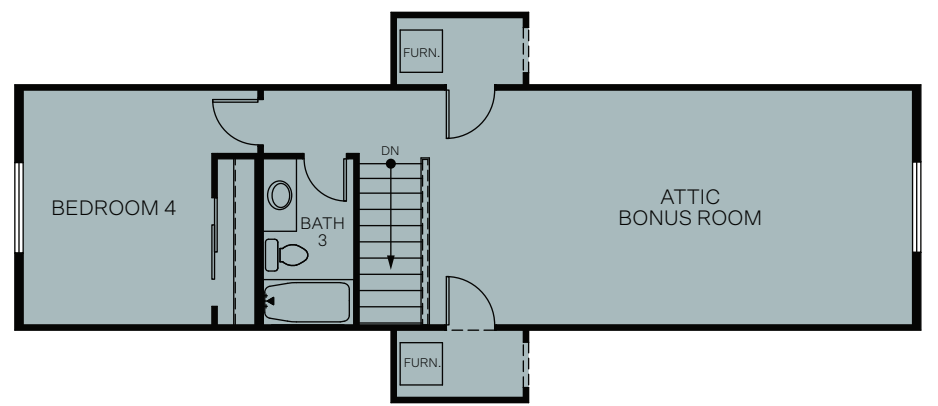

SINGLE-STORY 2,034 SQ. FT.

FLOOR PLAN
2,034 Sq. Ft.

OPT. DEN

OPT. EXTENDED PANTRY
Adds: 36 Sq. Ft.

ATTIC BONUS ROOM
Adds: 677 Sq. Ft.

OPT. LOFT AND BEDROOM 5
Adds: 677 Sq. Ft.