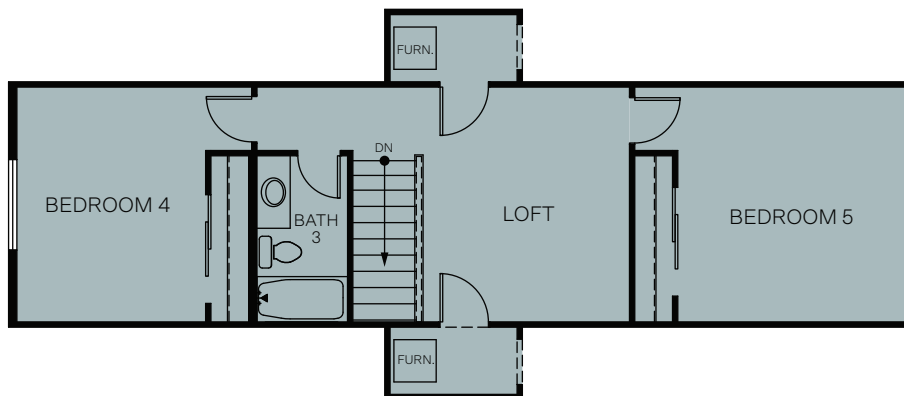

SINGLE-STORY 2,034 SQ. FT.

FLOOR PLAN
2,034 Sq. Ft.

OPT. DEN

OPT. EXTENDED PANTRY
Adds: 36 Sq. Ft.

ATTIC BONUS ROOM
Adds: 677 Sq. Ft.

OPT. LOFT AND BEDROOM 5
Adds: 677 Sq. Ft.