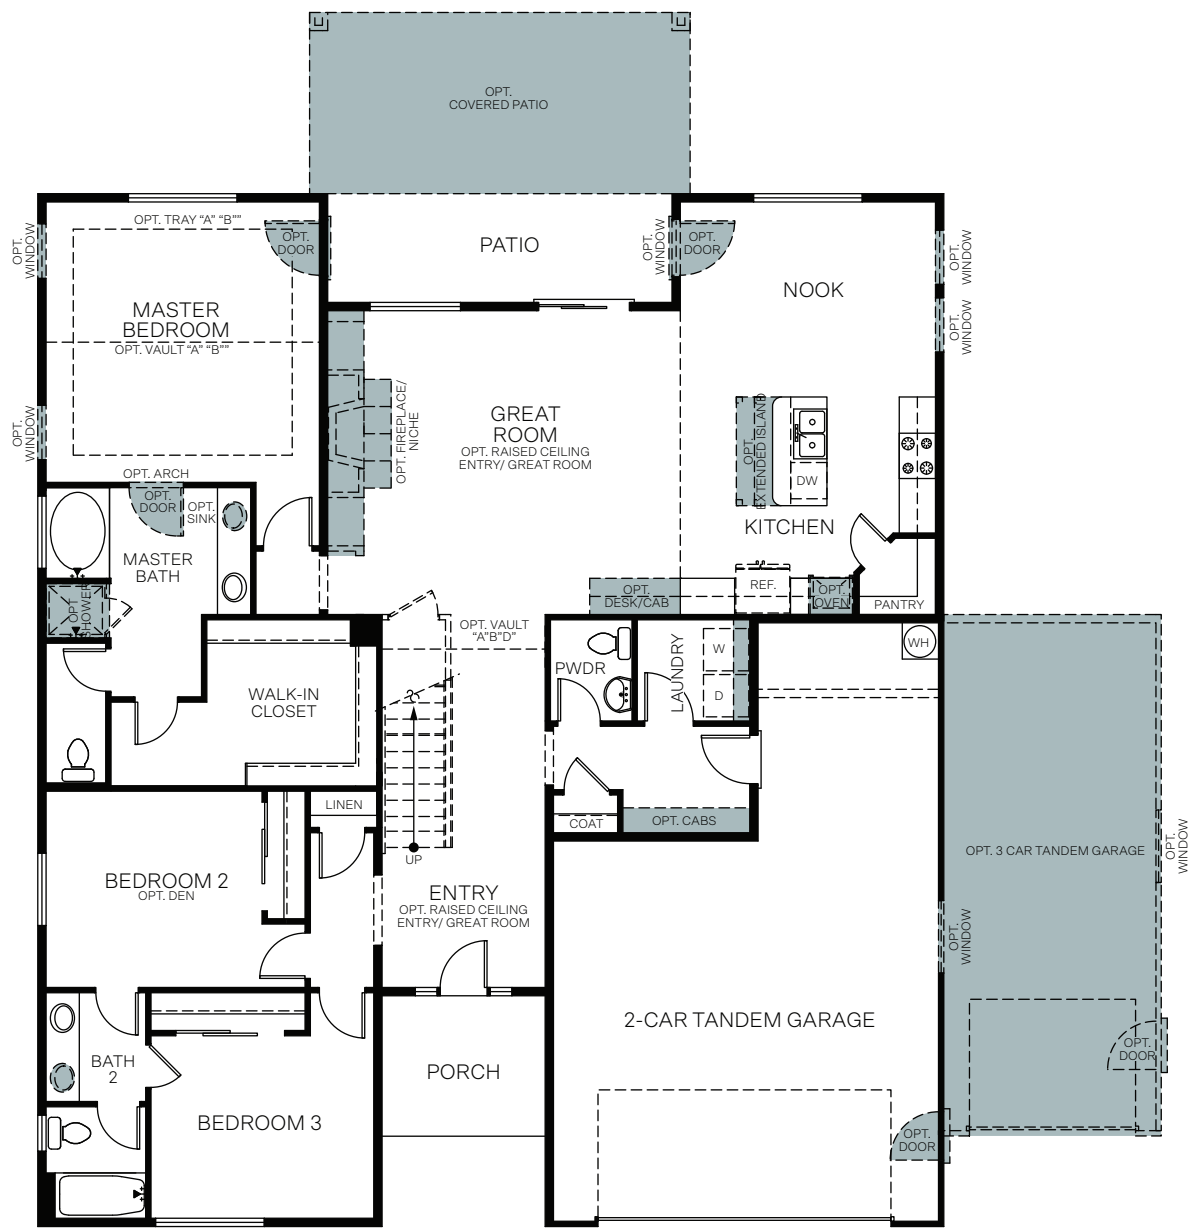

WoodsideHomes.com

Let's get you home.

The Views

At Lakeshore

SAGECREST

Traditional (A)

Farmhouse (B)

Prairie (D)

SINGLE-STORY 2,034 SQ. FT.

FLOOR PLAN
2,034 Sq. Ft.

OPT. DEN

OPT. EXTENDED PANTRY
Adds: 36 Sq. Ft.

ATTIC BONUS ROOM
Adds: 677 Sq. Ft.

OPT. LOFT AND BEDROOM 5
Adds: 677 Sq. Ft.