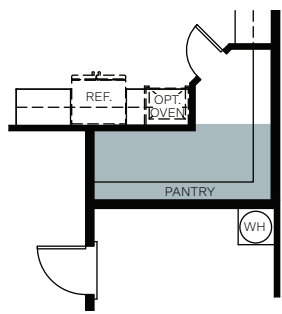

SINGLE-STORY 2,034 SQ. FT.

FLOOR PLAN
2,034 Sq. Ft.

OPT. DEN

OPT. EXTENDED PANTRY
Adds: 36 Sq. Ft.

ATTIC BONUS ROOM
Adds: 677 Sq. Ft.

OPT. LOFT AND BEDROOM 5
Adds: 677 Sq. Ft.