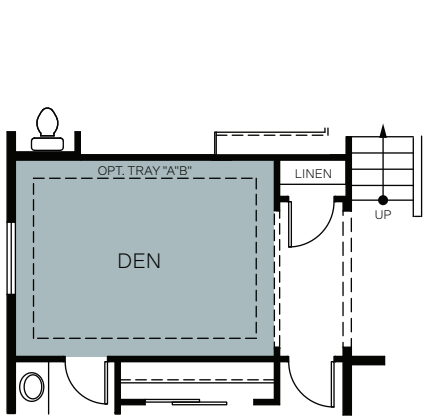

SINGLE-STORY 2,034 SQ. FT.

FLOOR PLAN
2,034 Sq. Ft.

OPT. DEN

OPT. EXTENDED PANTRY
Adds: 36 Sq. Ft.

ATTIC BONUS ROOM
Adds: 677 Sq. Ft.

OPT. LOFT AND BEDROOM 5
Adds: 677 Sq. Ft.