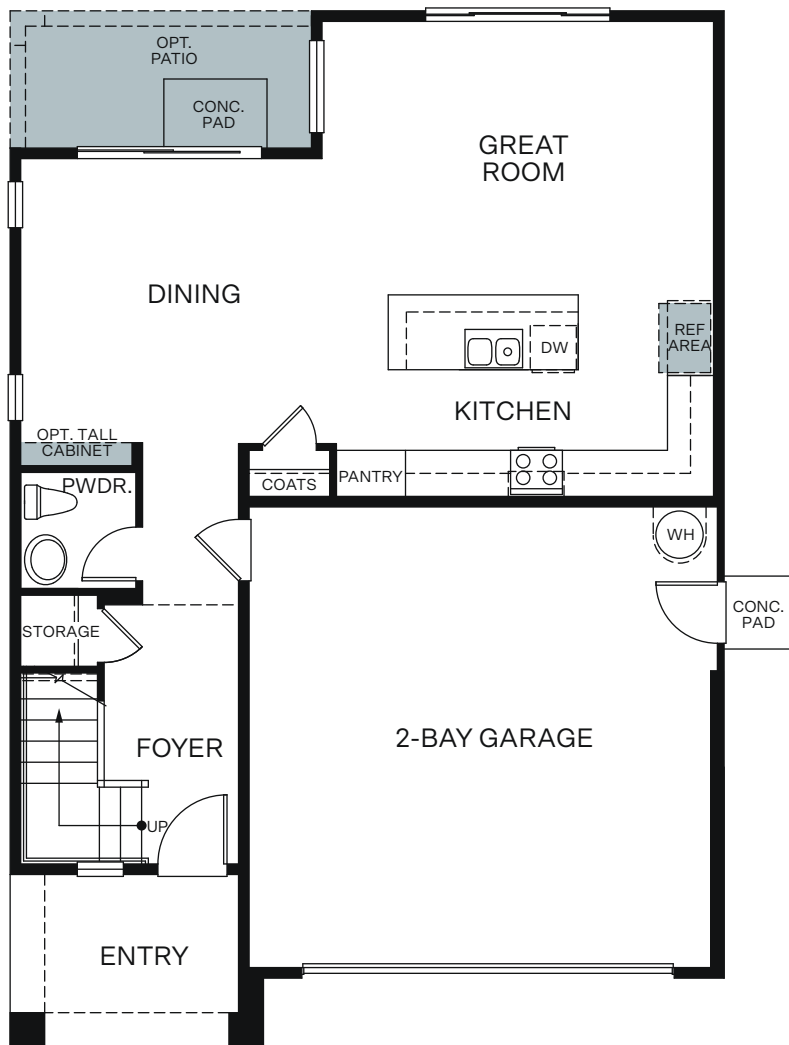

Huckleberry Park

THE WATERLILY 3130

TWO STORY 1,608 SQ. FT.

FIRST FLOOR

SECOND FLOOR