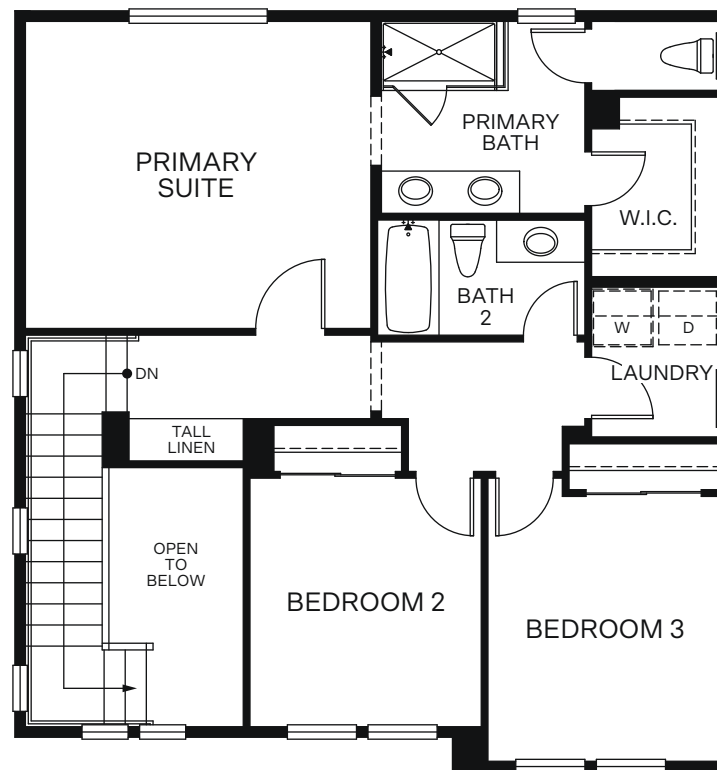

Huckleberry Park

THE WATERLILY 3130

TWO STORY 1,608 SQ. FT.

FIRST FLOOR

SECOND FLOOR