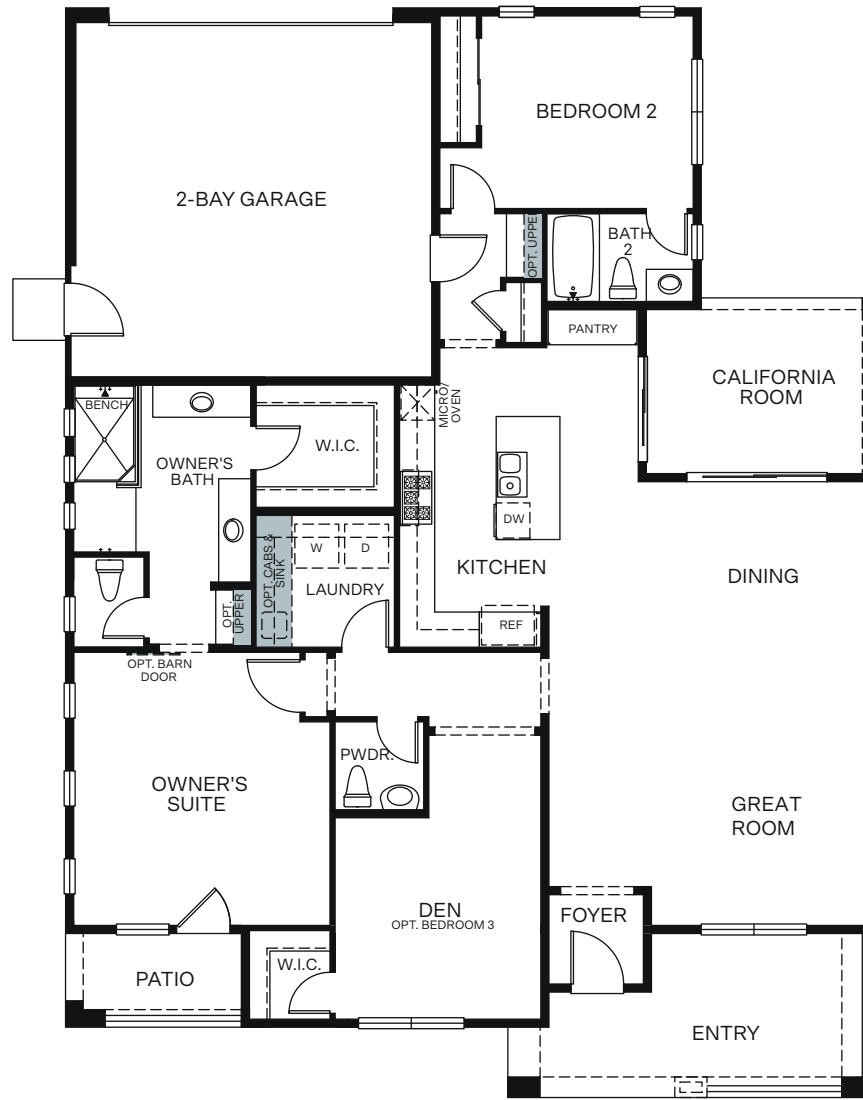

## TITANIA 4620

A - Stucco Bungalow

B - Farmhouse

C - Craftsman

D - Modern Prairie

SINGLE STORY 1,808 SQ. FT.

FLOOR PLAN

OPTIONS

OPT. BEDROOM 3 AT DEN

OPT. WALK-IN SHOWER IN OWNER'S BATH

OPT. SHOWER/TUB IN OWNER'S BATH