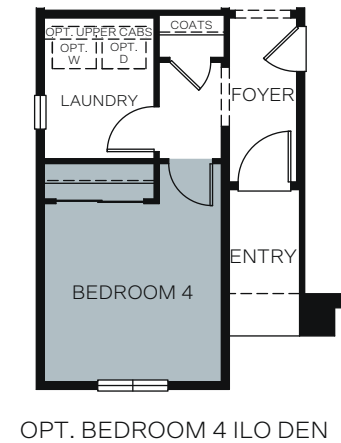

# Arden

VALE 1372

SINGLE STORY 1,835 SQ. FT.

FLOOR PLAN