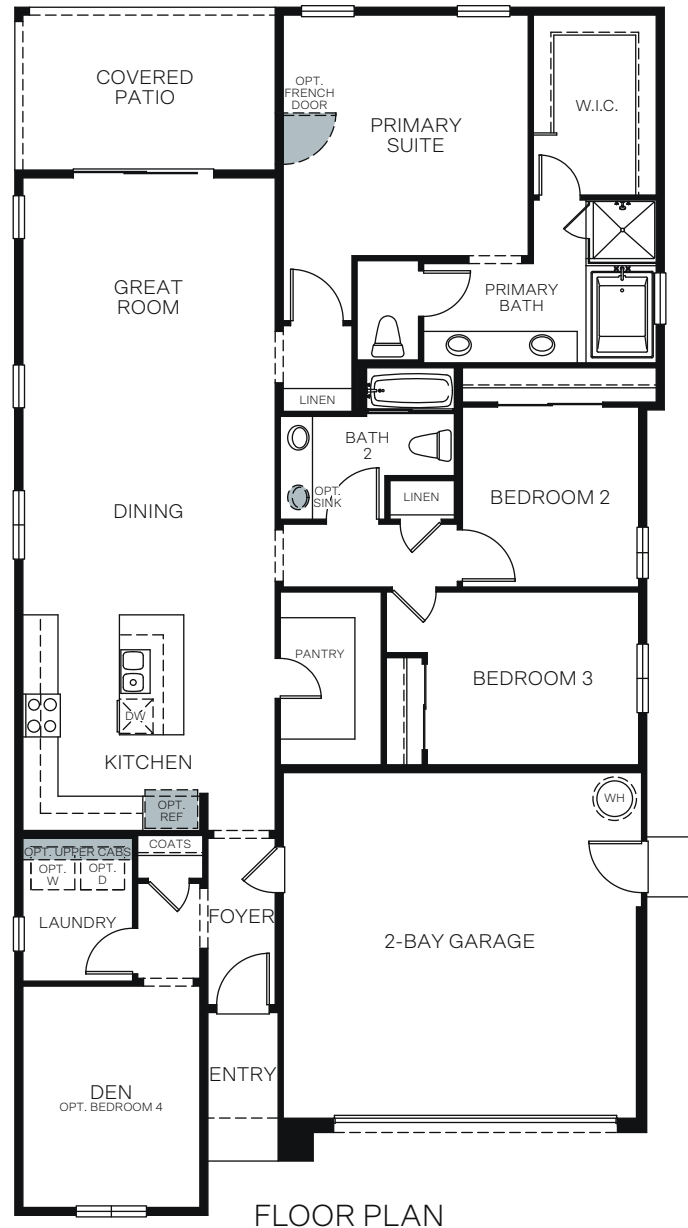

# Arden

VALE 1372

SINGLE STORY 1,835 SQ. FT.

FLOOR PLAN