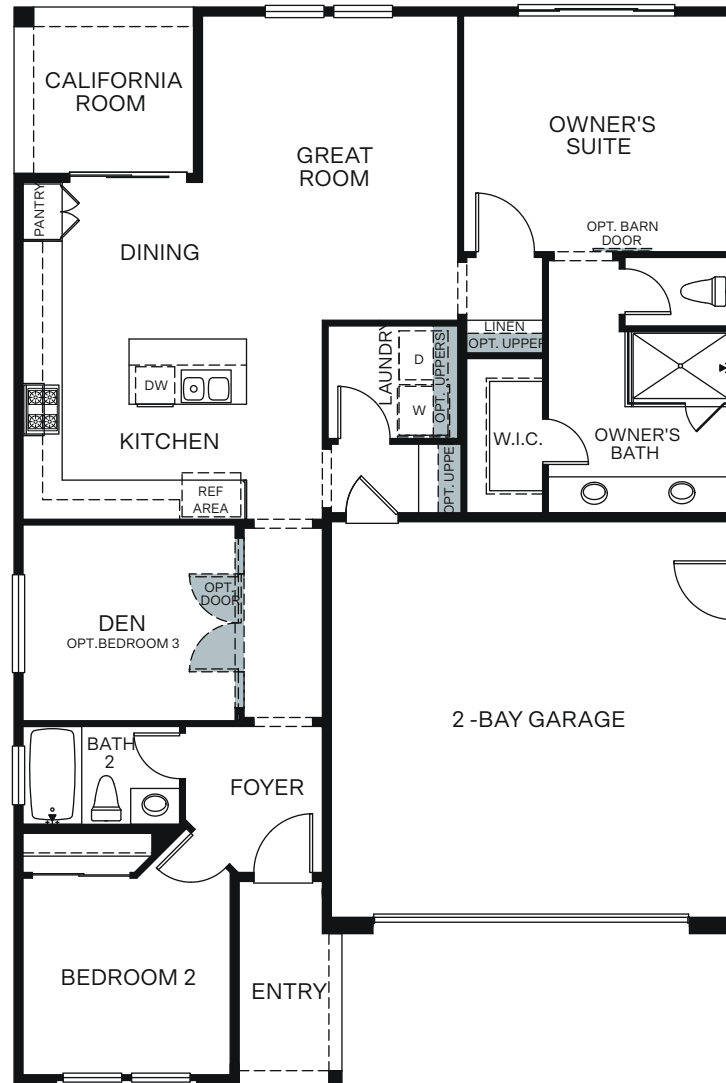

Ovation

At Riverstone

MINA 3710

SINGLE STORY 1,312 SQ. FT.

FLOOR PLAN

OPT. BEDROOM 3 AT DEN

Woodside Homes reserves the right to change floor plans, features, elevations, prices, materials and specifications without notice. All square footages and measurements are approximate. Please see Sales Professional for full details. November 2022.