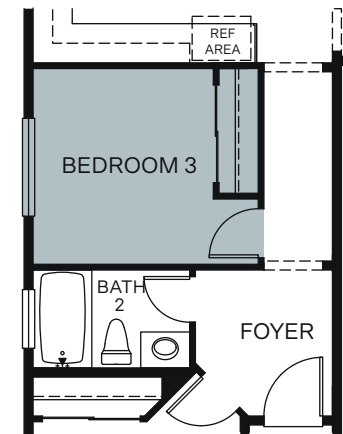

Ovation

At Riverstone

MINA 3710

SINGLE STORY 1,312 SQ. FT.

FLOOR PLAN

OPT. BEDROOM 3 AT DEN

Woodside Homes reserves the right to change floor plans, features, elevations, prices, materials and specifications without notice. All square footages and measurements are approximate. Please see Sales Professional for full details. November 2022.