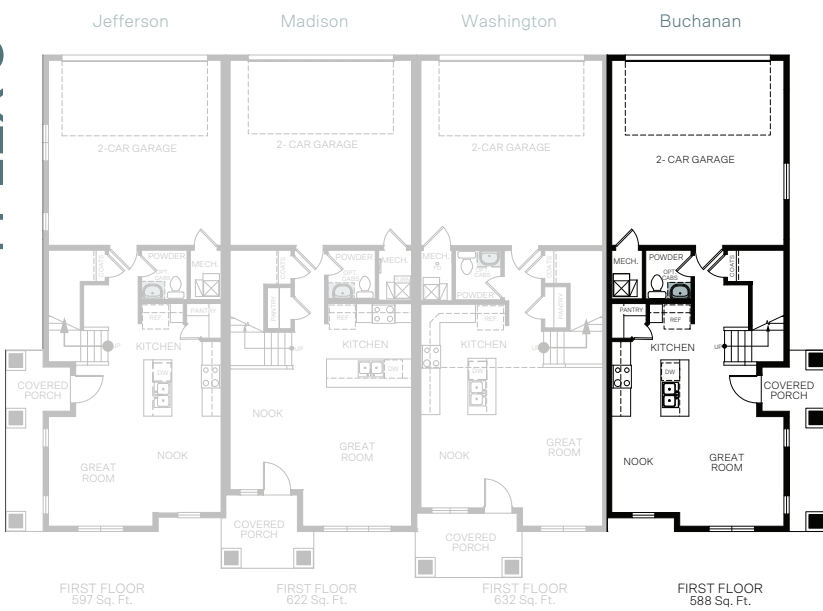

TWO-STORY 1,557 SQ. FT.

FIRST FLOOR
588 Sq. Ft.

SECOND FLOOR
969 Sq. Ft.

FLOOR PLAN LAYOUT

4 PLEX C

5 PLEX B

6 PLEX B