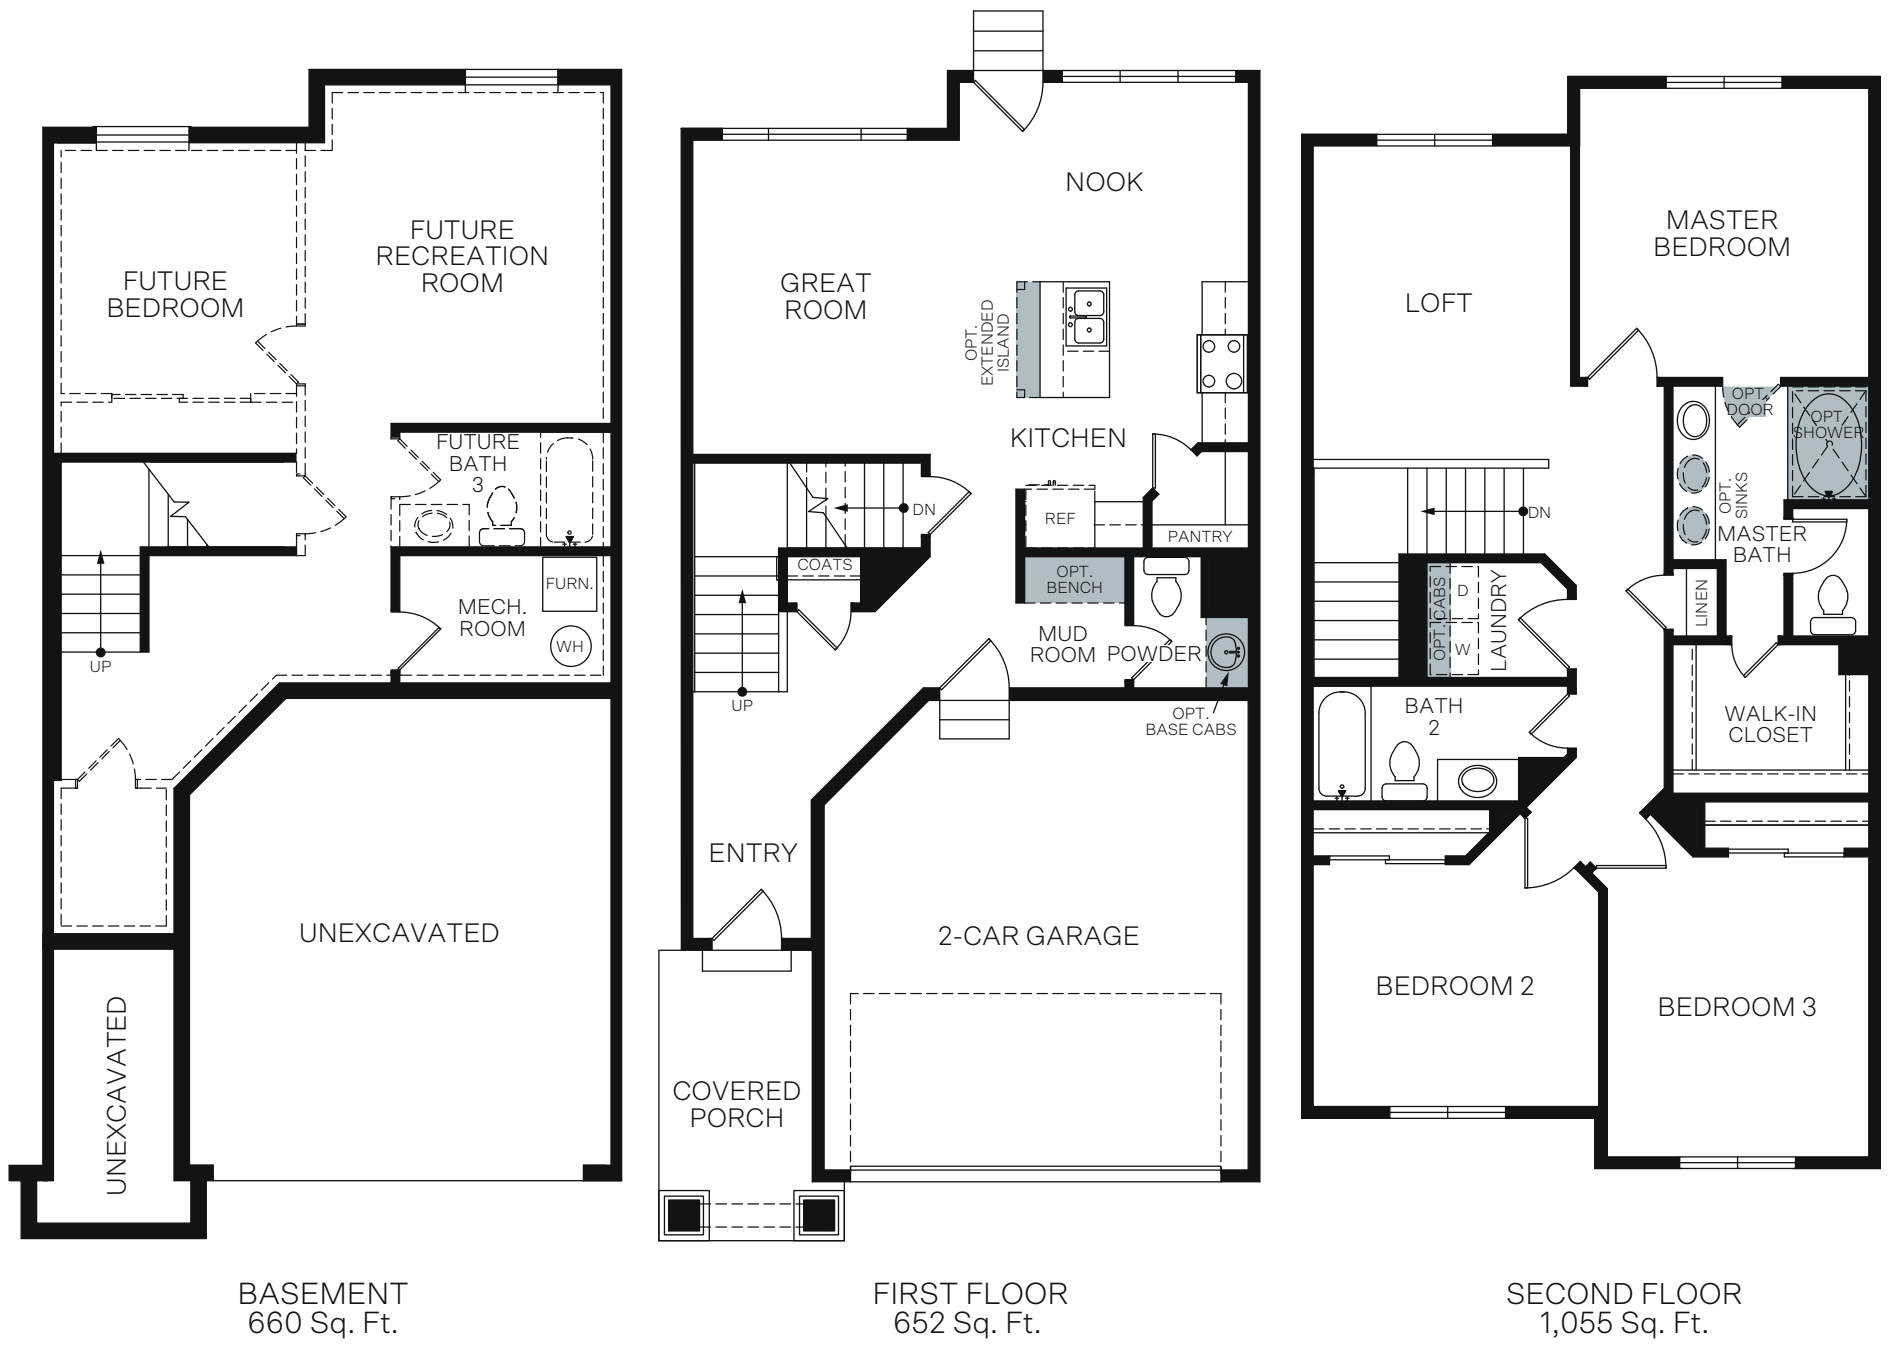

# Enclave

## At Sky Ranch

YALE

BASEMENT  
660 Sq. Ft.

FIRST FLOOR  
652 Sq. Ft.

SECOND FLOOR  
1,055 Sq. Ft.

FLOOR PLAN LAYOUT

6 PLEX

FIRST FLOOR  
702 Sq. Ft.

FIRST FLOOR  
770 Sq. Ft.

FIRST FLOOR  
652 Sq. Ft.

FIRST FLOOR  
725 Sq. Ft.

FIRST FLOOR  
770 Sq. Ft.

FIRST FLOOR  
702 Sq. Ft.

Woodside Homes reserves the right to change floor plans, features, elevations, prices, materials and specifications without notice. All square footages and measurements are approximate. Please see Sales Professional for full details. 02/2023