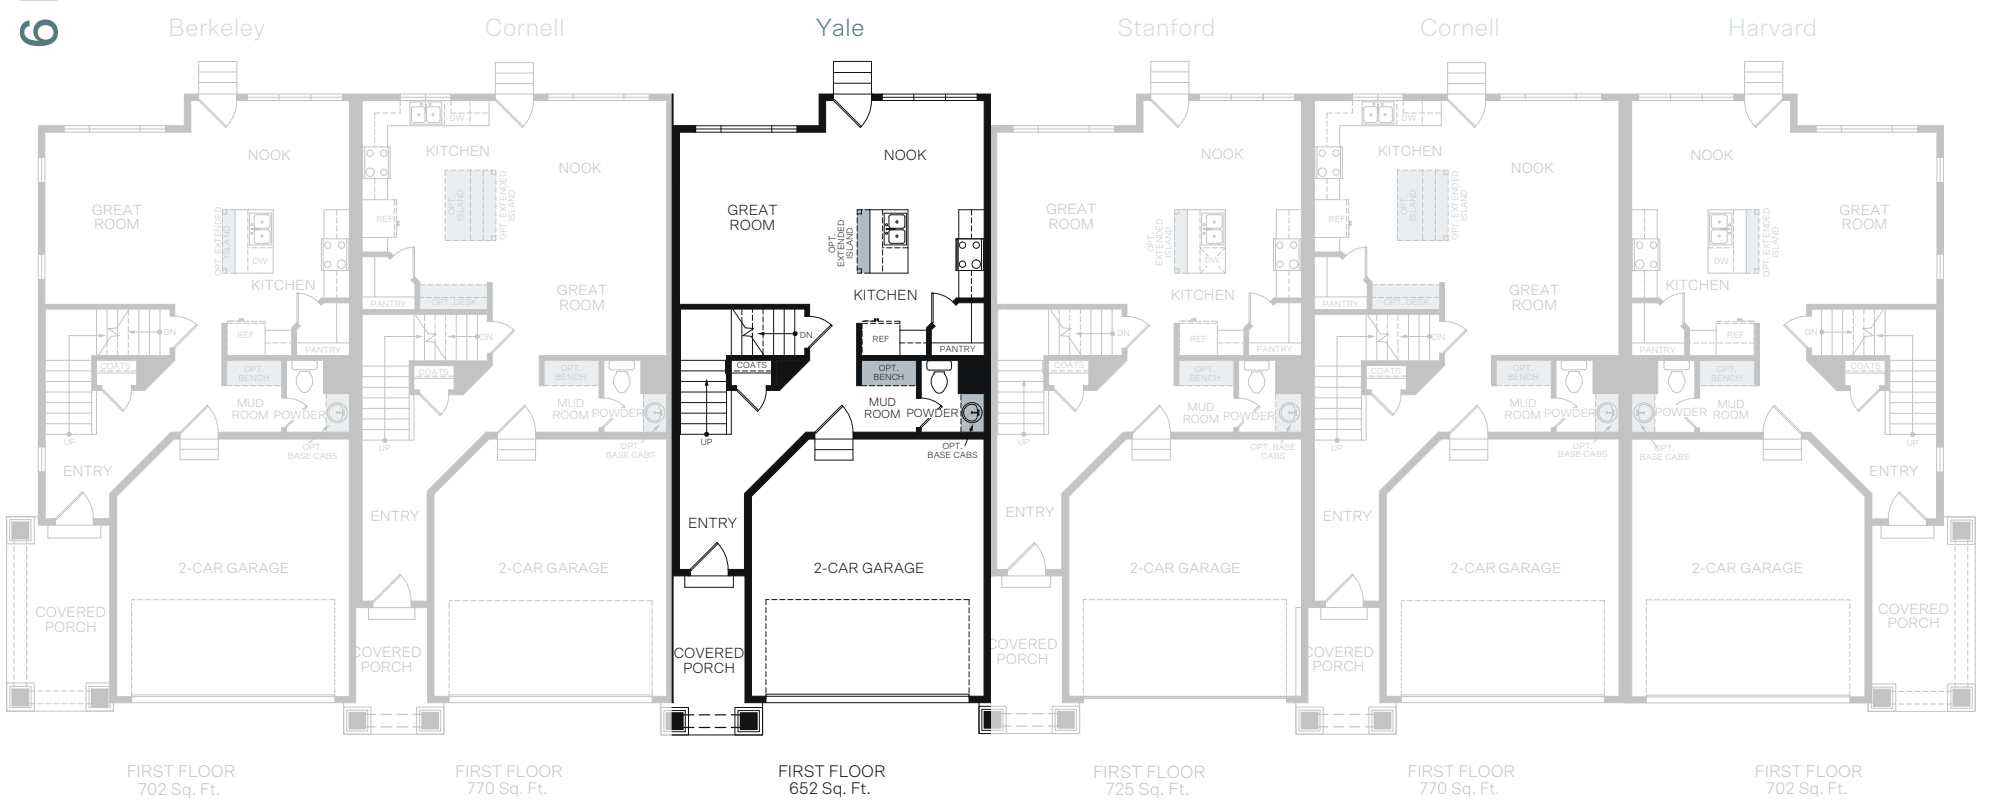

## At Sky Ranch

YALE

BASEMENT  
660 Sq. Ft.

FIRST FLOOR  
652 Sq. Ft.

SECOND FLOOR  
1,055 Sq. Ft.

FLOOR PLAN LAYOUT

6 PLEX

FIRST FLOOR  
702 Sq. Ft.

FIRST FLOOR  
770 Sq. Ft.

FIRST FLOOR  
652 Sq. Ft.

FIRST FLOOR  
725 Sq. Ft.

FIRST FLOOR  
770 Sq. Ft.

FIRST FLOOR  
702 Sq. Ft.

Woodside Homes reserves the right to change floor plans, features, elevations, prices, materials and specifications without notice. All square footages and measurements are approximate. Please see Sales Professional for full details. 02/2023