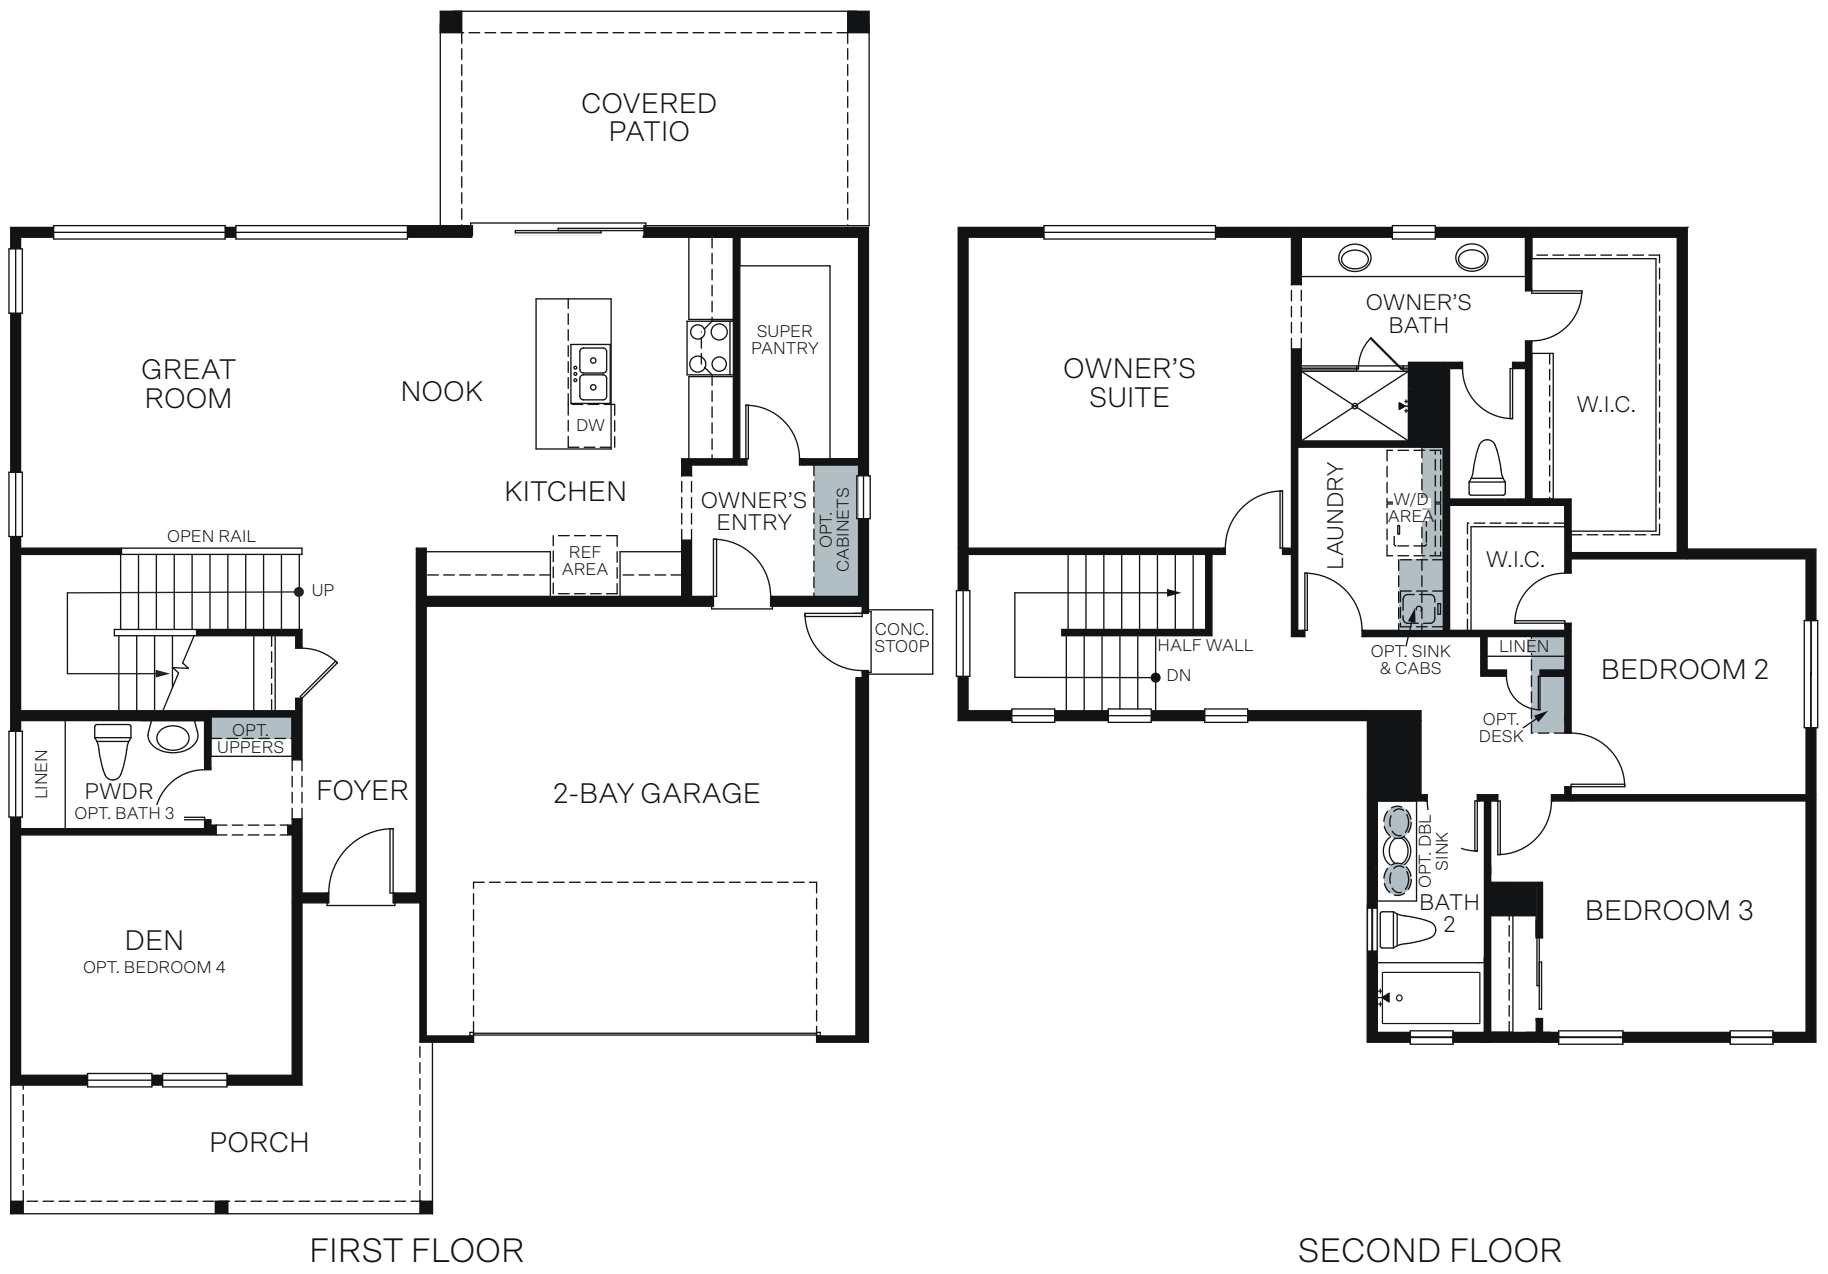

TWO STORY 2,154 SQ. FT.

FIRST FLOOR

SECOND FLOOR

OPT. CALIFORNIA ROOM WITH (2) LARGE SLIDING GLASS DOORS

OPT. BACK KITCHEN ILO SUPER PANTRY

OPT. PLAY AREA/BUNK ROOM ILO BEDROOM 2 AND 3

OPT. BEDROOM 4/BATH 3 ILO DEN/POWDER

OPT. DESK AT HALL