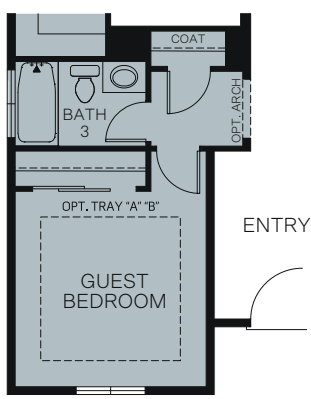

# Grandeur

At Stonecreek

HAMPTON ESTATE

Traditional (A)

Farmhouse (B)

Prairie (D)

TWO-STORY 2,451 SQ. FT.

FIRST FLOOR  
1,118 Sq. Ft.

SECOND FLOOR  
1,333 Sq. Ft.

OPT. GUEST BEDROOM & FULL BATH

OPT. EXTENDED GREAT ROOM  
Adds: 183 Sq. Ft.

OPT. BONUS ROOM  
Adds: 238 Sq. Ft.

OPT. BEDROOM 4 & LOFT  
Adds: 238 Sq. Ft.

OPT. BEDROOM 4 & BEDROOM 5  
Adds: 238 Sq. Ft.