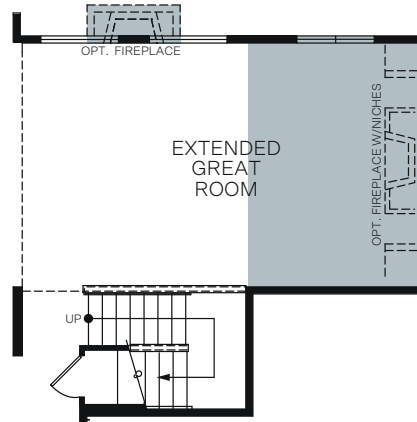

# Grandeur

At Stonecreek

HAMPTON ESTATE

Traditional (A)

Farmhouse (B)

Prairie (D)

TWO-STORY 2,451 SQ. FT.

FIRST FLOOR  
1,118 Sq. Ft.

SECOND FLOOR  
1,333 Sq. Ft.

OPT. GUEST BEDROOM & FULL BATH

OPT. EXTENDED GREAT ROOM  
Adds: 183 Sq. Ft.

OPT. BONUS ROOM  
Adds: 238 Sq. Ft.

OPT. BEDROOM 4 & LOFT  
Adds: 238 Sq. Ft.

OPT. BEDROOM 4 & BEDROOM 5  
Adds: 238 Sq. Ft.