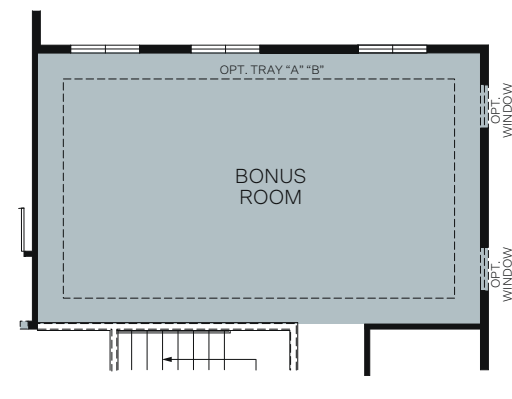

# Grandeur

At Stonecreek

HAMPTON ESTATE

Traditional (A)

Farmhouse (B)

Prairie (D)

TWO-STORY 2,451 SQ. FT.

FIRST FLOOR  
1,118 Sq. Ft.

SECOND FLOOR  
1,333 Sq. Ft.

OPT. GUEST BEDROOM & FULL BATH

OPT. EXTENDED GREAT ROOM  
Adds: 183 Sq. Ft.

OPT. BONUS ROOM  
Adds: 238 Sq. Ft.

OPT. BEDROOM 4 & LOFT  
Adds: 238 Sq. Ft.

OPT. BEDROOM 4 & BEDROOM 5  
Adds: 238 Sq. Ft.