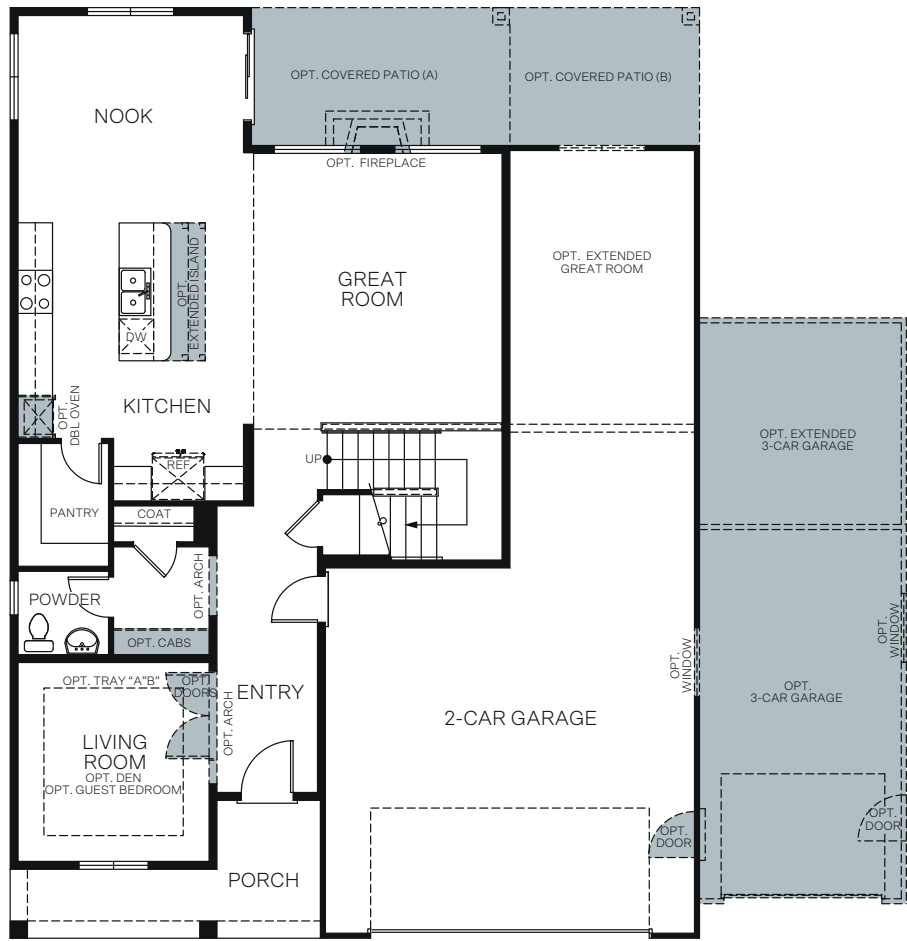

# Grandeur

At Stonecreek

HAMPTON ESTATE

Traditional (A)

Farmhouse (B)

Prairie (D)

TWO-STORY 2,451 SQ. FT.

FIRST FLOOR  
1,118 Sq. Ft.

SECOND FLOOR  
1,333 Sq. Ft.

OPT. GUEST BEDROOM & FULL BATH

OPT. EXTENDED GREAT ROOM  
Adds: 183 Sq. Ft.

OPT. BONUS ROOM  
Adds: 238 Sq. Ft.

OPT. BEDROOM 4 & LOFT  
Adds: 238 Sq. Ft.

OPT. BEDROOM 4 & BEDROOM 5  
Adds: 238 Sq. Ft.