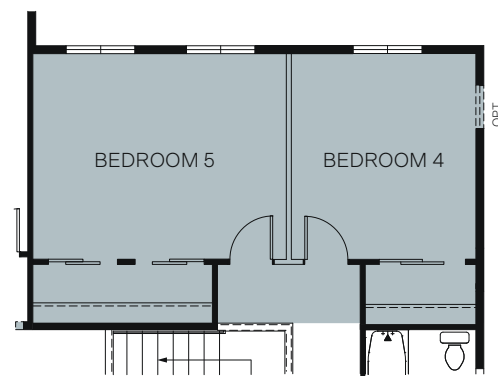

# Grandeur

At Stonecreek

HAMPTON ESTATE

Traditional (A)

Farmhouse (B)

Prairie (D)

TWO-STORY 2,451 SQ. FT.

FIRST FLOOR  
1,118 Sq. Ft.

SECOND FLOOR  
1,333 Sq. Ft.

OPT. GUEST BEDROOM & FULL BATH

OPT. EXTENDED GREAT ROOM  
Adds: 183 Sq. Ft.

OPT. BONUS ROOM  
Adds: 238 Sq. Ft.

OPT. BEDROOM 4 & LOFT  
Adds: 238 Sq. Ft.

OPT. BEDROOM 4 & BEDROOM 5  
Adds: 238 Sq. Ft.