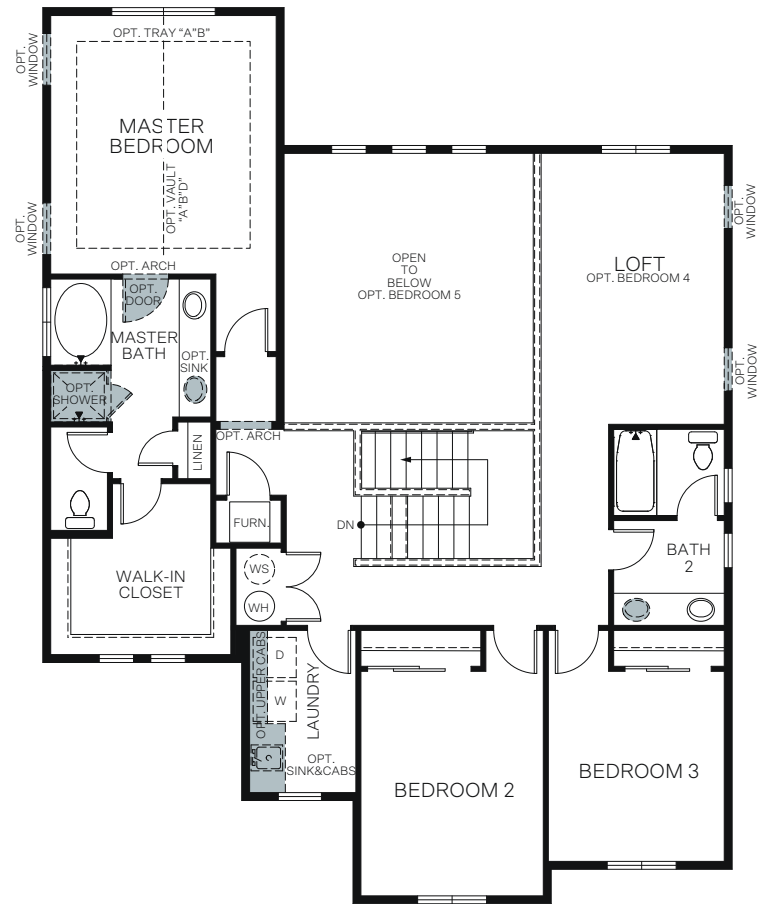

# Grandeur

At Stonecreek

HAMPTON ESTATE

Traditional (A)

Farmhouse (B)

Prairie (D)

TWO-STORY 2,451 SQ. FT.

FIRST FLOOR  
1,118 Sq. Ft.

SECOND FLOOR  
1,333 Sq. Ft.

OPT. GUEST BEDROOM & FULL BATH

OPT. EXTENDED GREAT ROOM  
Adds: 183 Sq. Ft.

OPT. BONUS ROOM  
Adds: 238 Sq. Ft.

OPT. BEDROOM 4 & LOFT  
Adds: 238 Sq. Ft.

OPT. BEDROOM 4 & BEDROOM 5  
Adds: 238 Sq. Ft.