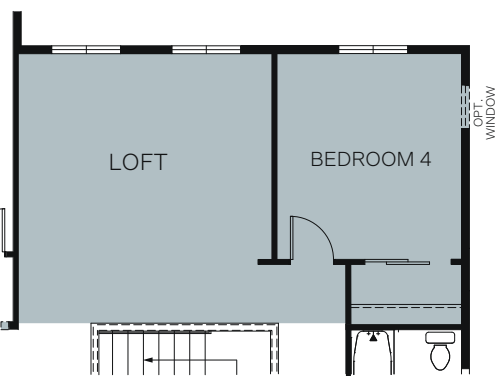

# Grandeur

At Stonecreek

HAMPTON ESTATE

Traditional (A)

Farmhouse (B)

Prairie (D)

TWO-STORY 2,451 SQ. FT.

FIRST FLOOR  
1,118 Sq. Ft.

SECOND FLOOR  
1,333 Sq. Ft.

OPT. GUEST BEDROOM & FULL BATH

OPT. EXTENDED GREAT ROOM  
Adds: 183 Sq. Ft.

OPT. BONUS ROOM  
Adds: 238 Sq. Ft.

OPT. BEDROOM 4 & LOFT  
Adds: 238 Sq. Ft.

OPT. BEDROOM 4 & BEDROOM 5  
Adds: 238 Sq. Ft.