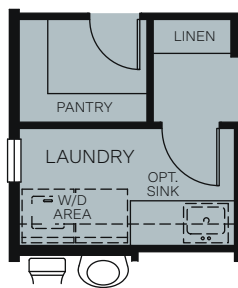

WoodsideHomes.com

Let's get you home.

The East Gardens At Ella Gardens

THE IRIS 4034

TWO STORY 1,849 SQ. FT.

OPT. CALIFORNIA ROOM WITH (2) LARGE SLIDING GLASS DOORS

OPT. PANTRY AT KITCHEN I/O BACK KITCHEN