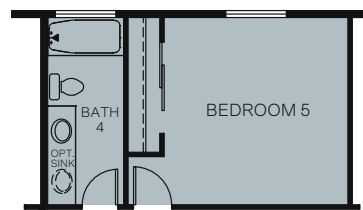

# The Views At Lakeshore

MCINTOSH

Traditional (A)

Farmhouse (B)

Prairie (D)

TWO-STORY 2,863 SQ. FT.

FIRST FLOOR  
1,531 Sq. Ft.

SECOND FLOOR  
1,332 Sq. Ft.

OPT. OFFICE WITH LARGE PANTRY

OPT. BONUS ROOM

OPT. BEDROOM 5 & BATH 4

OPT. GUEST ROOM