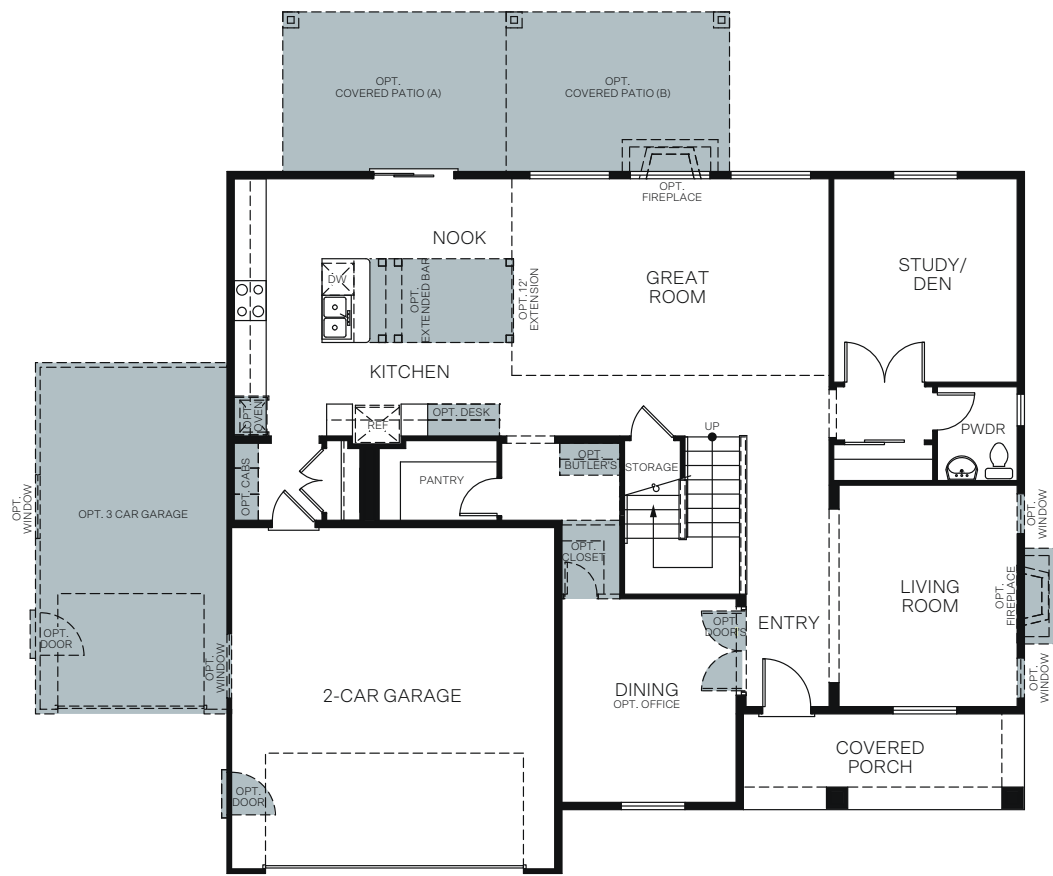

# The Views At Lakeshore

MCINTOSH

Traditional (A)

Farmhouse (B)

Prairie (D)

TWO-STORY 2,863 SQ. FT.

FIRST FLOOR  
1,531 Sq. Ft.

SECOND FLOOR  
1,332 Sq. Ft.

OPT. OFFICE WITH LARGE PANTRY

OPT. BONUS ROOM

OPT. BEDROOM 5 & BATH 4

OPT. GUEST ROOM