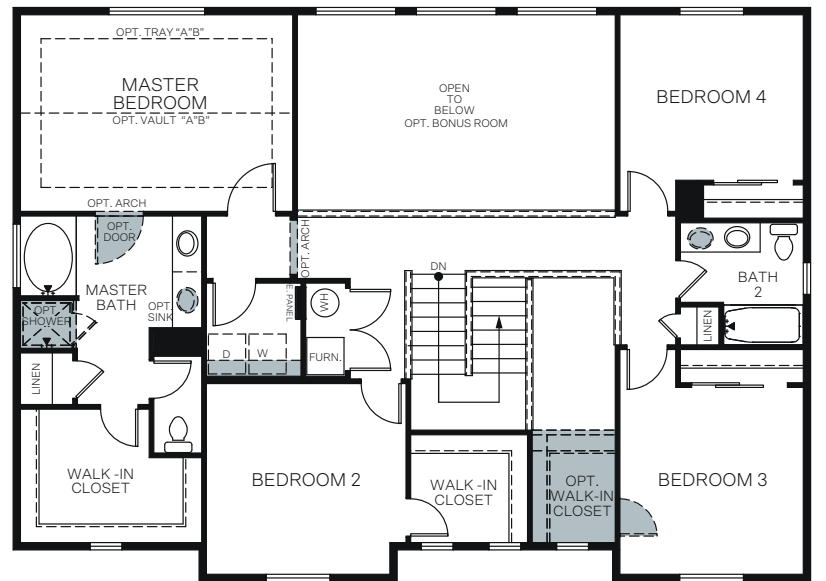

# The Views At Lakeshore

MCINTOSH

Traditional (A)

Farmhouse (B)

Prairie (D)

TWO-STORY 2,863 SQ. FT.

FIRST FLOOR  
1,531 Sq. Ft.

SECOND FLOOR  
1,332 Sq. Ft.

OPT. OFFICE WITH LARGE PANTRY

OPT. BONUS ROOM

OPT. BEDROOM 5 & BATH 4

OPT. GUEST ROOM