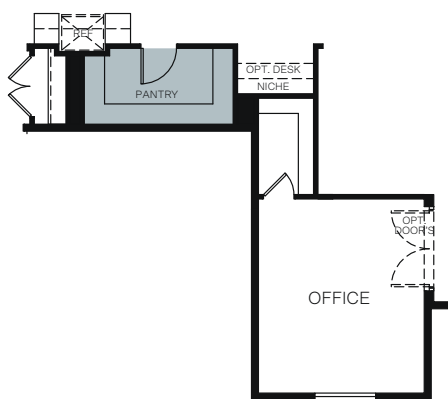

# The Views At Lakeshore

MCINTOSH

Traditional (A)

Farmhouse (B)

Prairie (D)

TWO-STORY 2,863 SQ. FT.

FIRST FLOOR  
1,531 Sq. Ft.

SECOND FLOOR  
1,332 Sq. Ft.

OPT. OFFICE WITH LARGE PANTRY

OPT. BONUS ROOM

OPT. BEDROOM 5 & BATH 4

OPT. GUEST ROOM