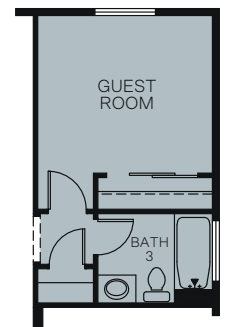

# The Views At Lakeshore

MCINTOSH

Traditional (A)

Farmhouse (B)

Prairie (D)

TWO-STORY 2,863 SQ. FT.

FIRST FLOOR  
1,531 Sq. Ft.

SECOND FLOOR  
1,332 Sq. Ft.

OPT. OFFICE WITH LARGE PANTRY

OPT. BONUS ROOM

OPT. BEDROOM 5 & BATH 4

OPT. GUEST ROOM