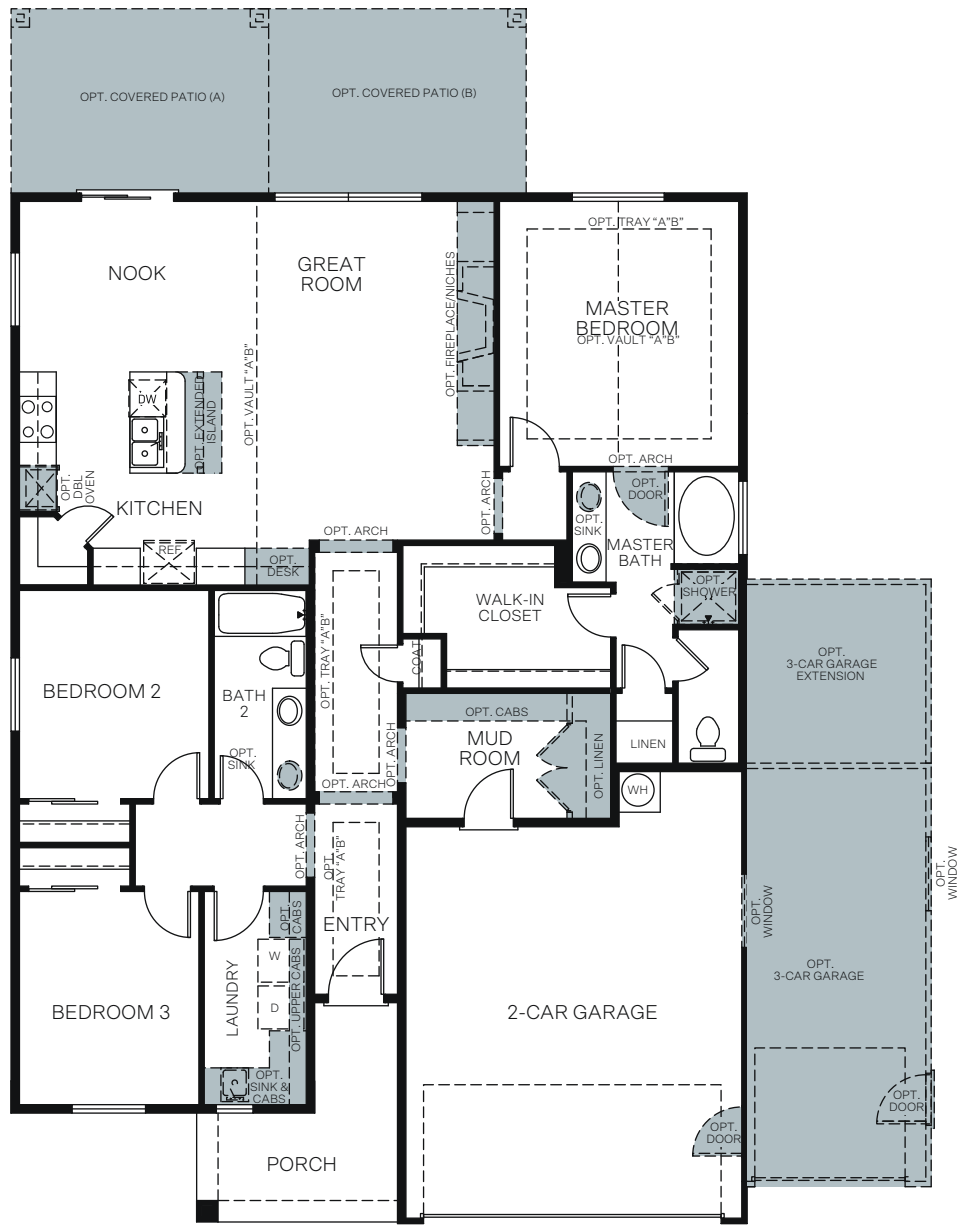

WoodsideHomes.com

Let's get you home.

Grandeur

At Stonecreek

EDGEWATER

Traditional (A)

Farmhouse (B)

Prairie (D)

ONE-STORY 1,626 SQ. FT.

FIRST FLOOR
1,626 Sq. Ft.

ELEVATION B & D
BEDROOM 3/LAUNDRY ROOM
Reduces by 12 Sq. Ft.