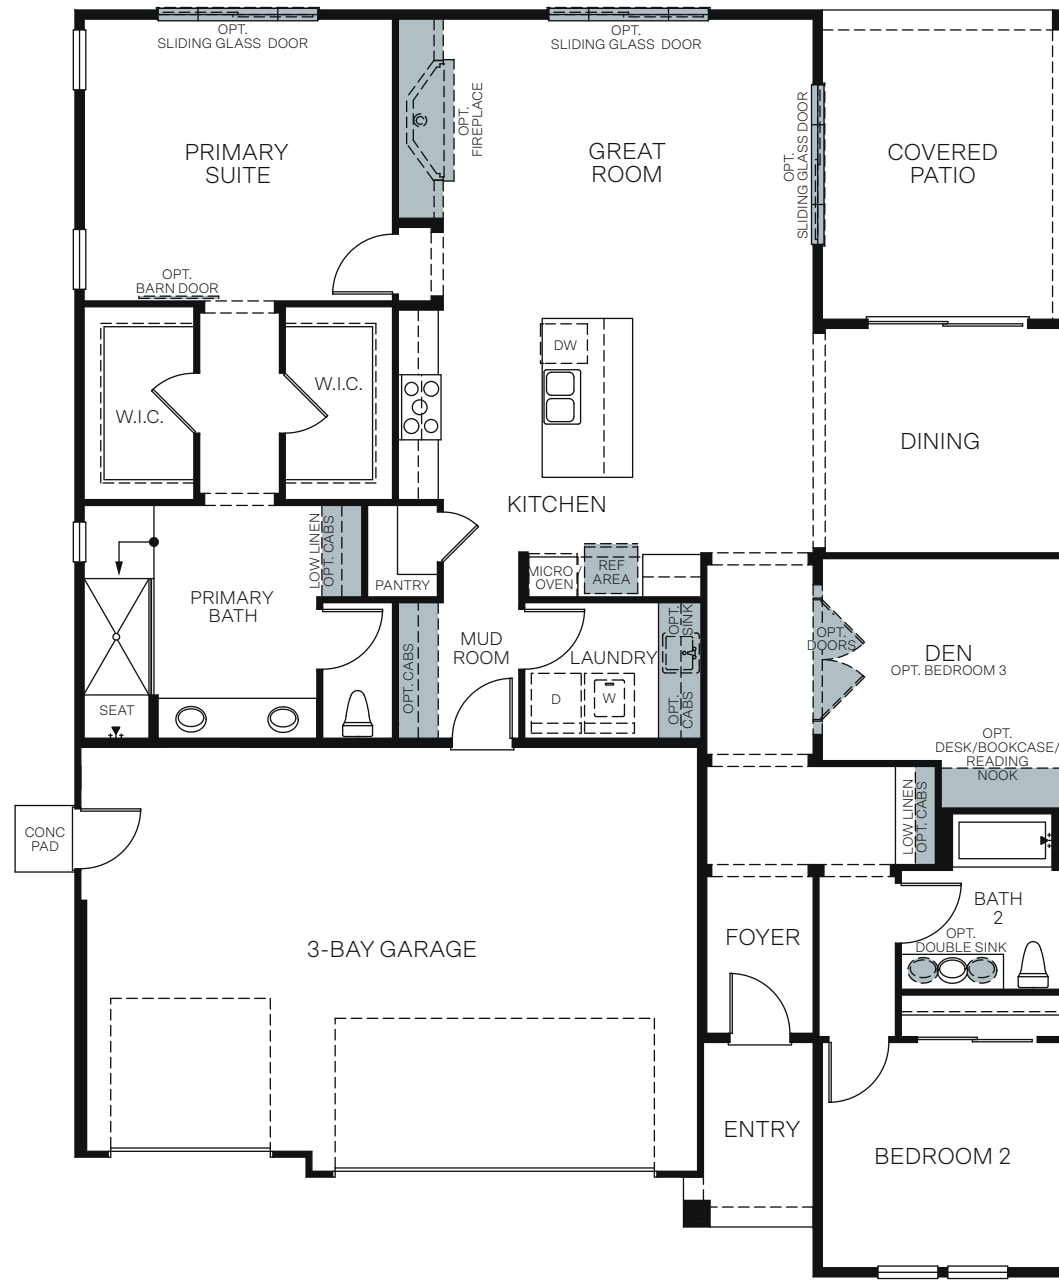

WoodsideHomes.com

Let's get you home.

Cottonwood Creek

At The Preserve

THE MOUNTAIN VIOLET 5022

A - Traditional Prairie

B - Modern Prairie

C - Artisan Prairie

SINGLE STORY 2,084 SQ. FT.

FLOOR PLAN

OPTIONS

OPT. COVERED PATIO AT PRIMARY SUITE

OPT. BEDROOM 3 I/O DEN

OPT. LARGER ISLAND AT KITCHEN

OPT. BATH/SHOWER IN PRIMARY BATH

OPT. ALTERNATE LAUNDRY INCLUDES CABINETS