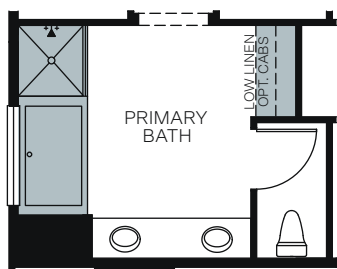

SINGLE STORY 2,084 SQ. FT.

FLOOR PLAN

OPTIONS

OPT. COVERED PATIO AT PRIMARY SUITE

OPT. BEDROOM 3 I/O DEN

OPT. LARGER ISLAND AT KITCHEN

OPT. BATH/SHOWER IN PRIMARY BATH

OPT. ALTERNATE LAUNDRY INCLUDES CABINETS