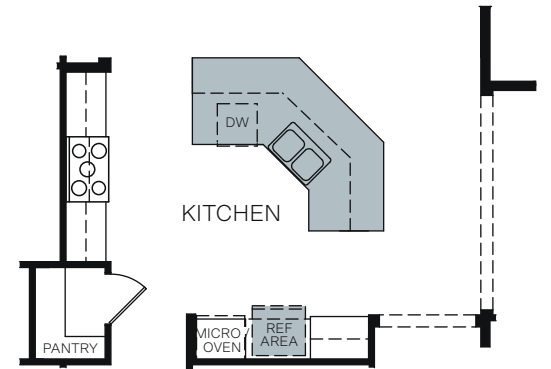

SINGLE STORY 2,084 SQ. FT.

FLOOR PLAN

OPTIONS

OPT. COVERED PATIO AT PRIMARY SUITE

OPT. BEDROOM 3 I/O DEN

OPT. LARGER ISLAND AT KITCHEN

OPT. BATH/SHOWER IN PRIMARY BATH

OPT. ALTERNATE LAUNDRY INCLUDES CABINETS