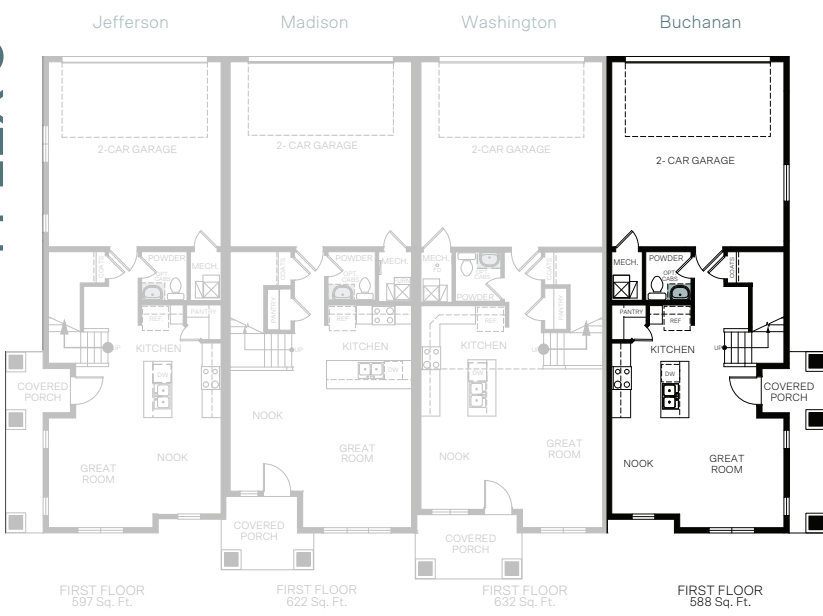

## At Meadowbrook

BUCHANAN

4 Plex C

5 Plex B

6 Plex B

TWO-STORY 1,454 SQ. FT.

FIRST FLOOR  
588 Sq. Ft.

SECOND FLOOR  
866 Sq. Ft.

FLOOR PLAN LAYOUT

4 PLEX C

5 PLEX B

6 PLEX B