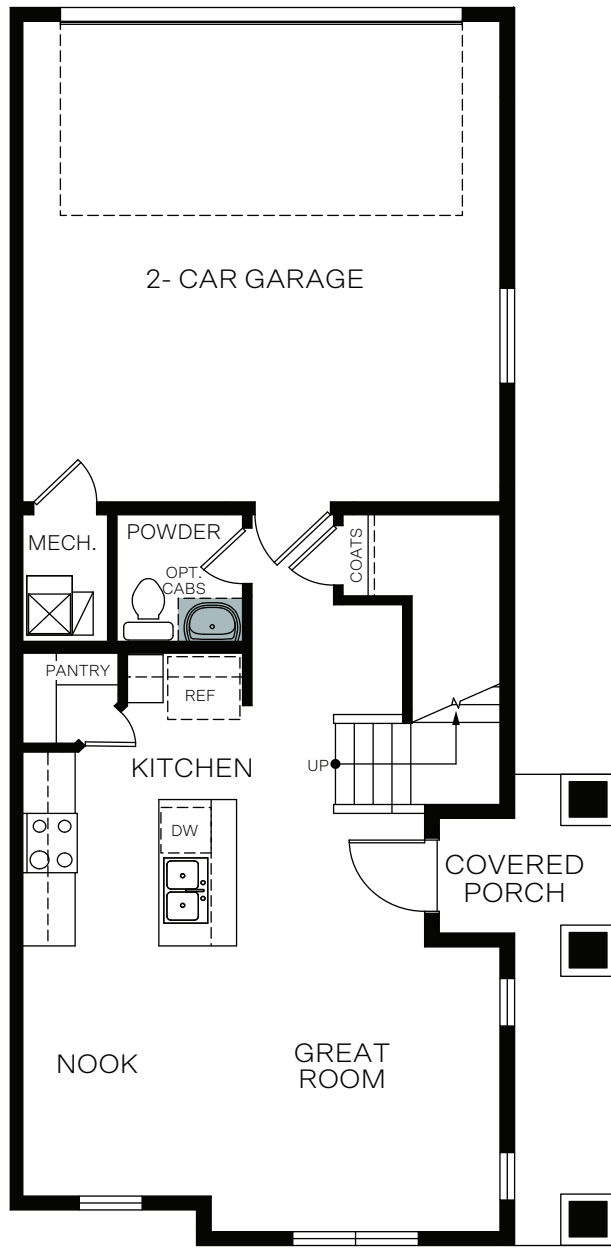

## At Meadowbrook

BUCHANAN

4 Plex C

5 Plex B

6 Plex B

TWO-STORY 1,454 SQ. FT.

FIRST FLOOR  
588 Sq. Ft.

SECOND FLOOR  
866 Sq. Ft.

FLOOR PLAN LAYOUT

4 PLEX C

5 PLEX B

6 PLEX B