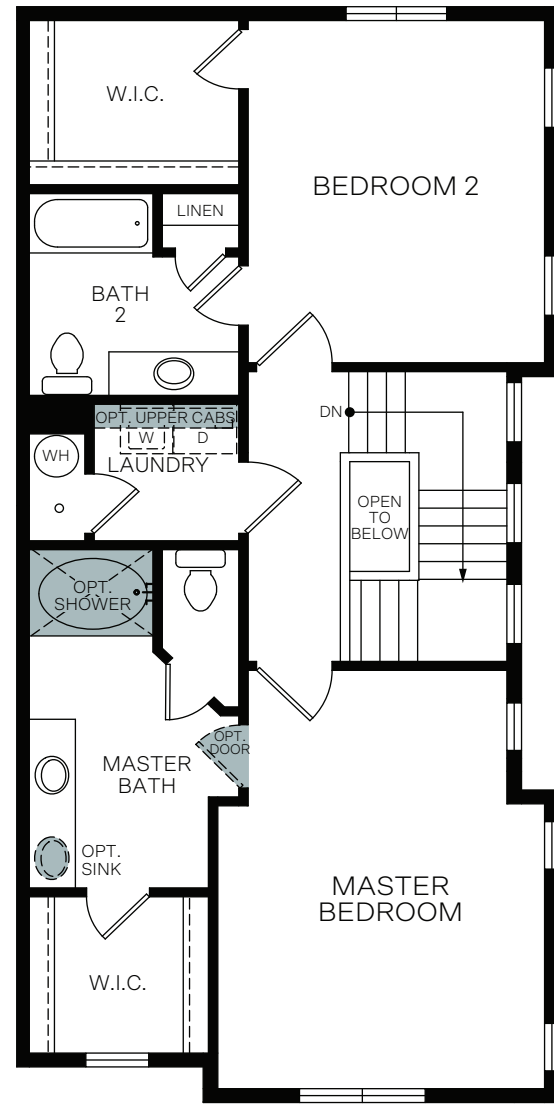

## At Meadowbrook

BUCHANAN

4 Plex C

5 Plex B

6 Plex B

TWO-STORY 1,454 SQ. FT.

FIRST FLOOR  
588 Sq. Ft.

SECOND FLOOR  
866 Sq. Ft.

FLOOR PLAN LAYOUT

4 PLEX C

5 PLEX B

6 PLEX B