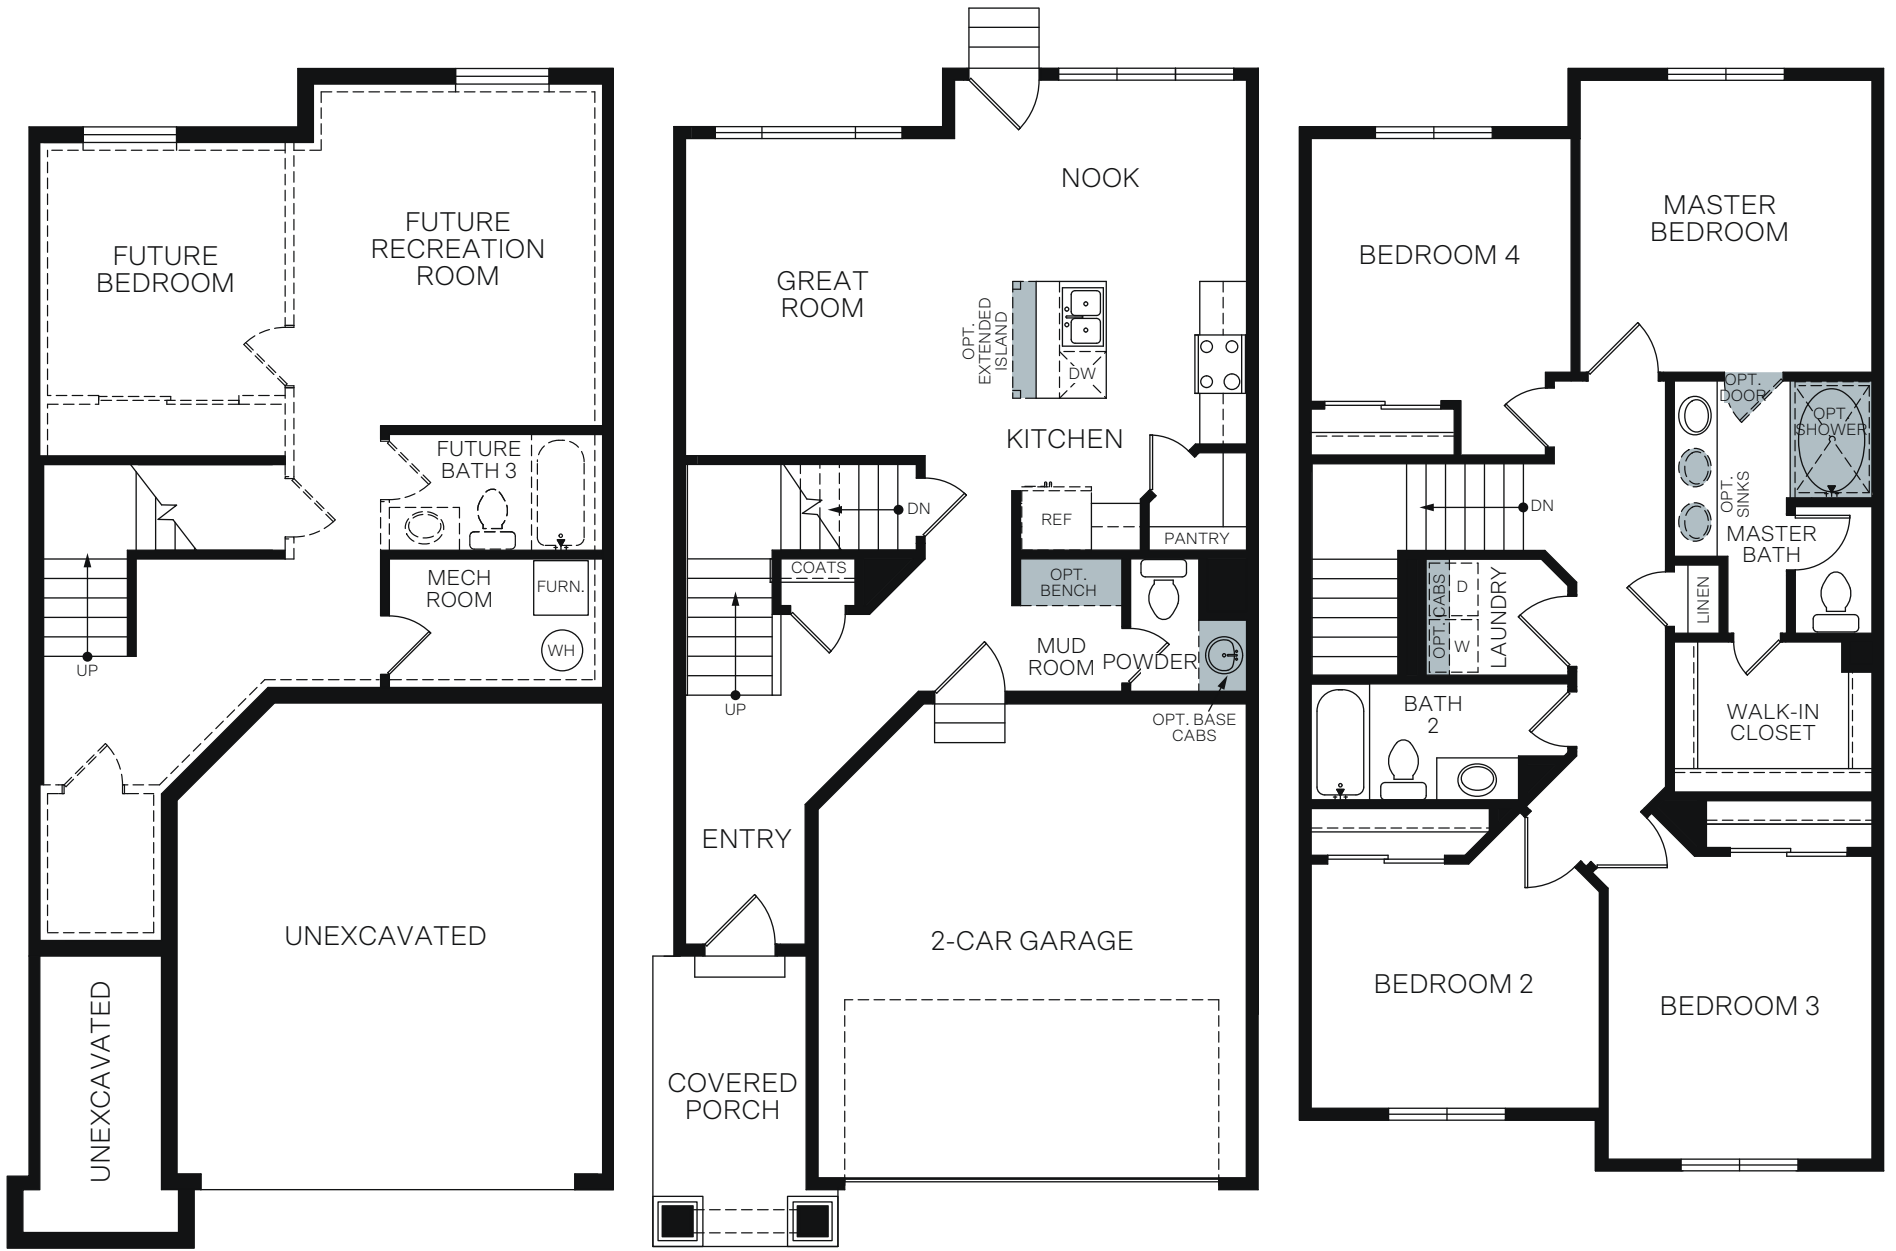

# Enclave

## At Sky Ranch

STANFORD

BASEMENT  
660 Sq. Ft.

FIRST FLOOR  
652 Sq. Ft.

SECOND FLOOR  
1,055 Sq. Ft.

FLOOR PLAN LAYOUT

6 PLEX

FIRST FLOOR  
702 Sq. Ft.

FIRST FLOOR  
770 Sq. Ft.

FIRST FLOOR  
652 Sq. Ft.

FIRST FLOOR  
652 Sq. Ft.

FIRST FLOOR  
770 Sq. Ft.

FIRST FLOOR  
702 Sq. Ft.