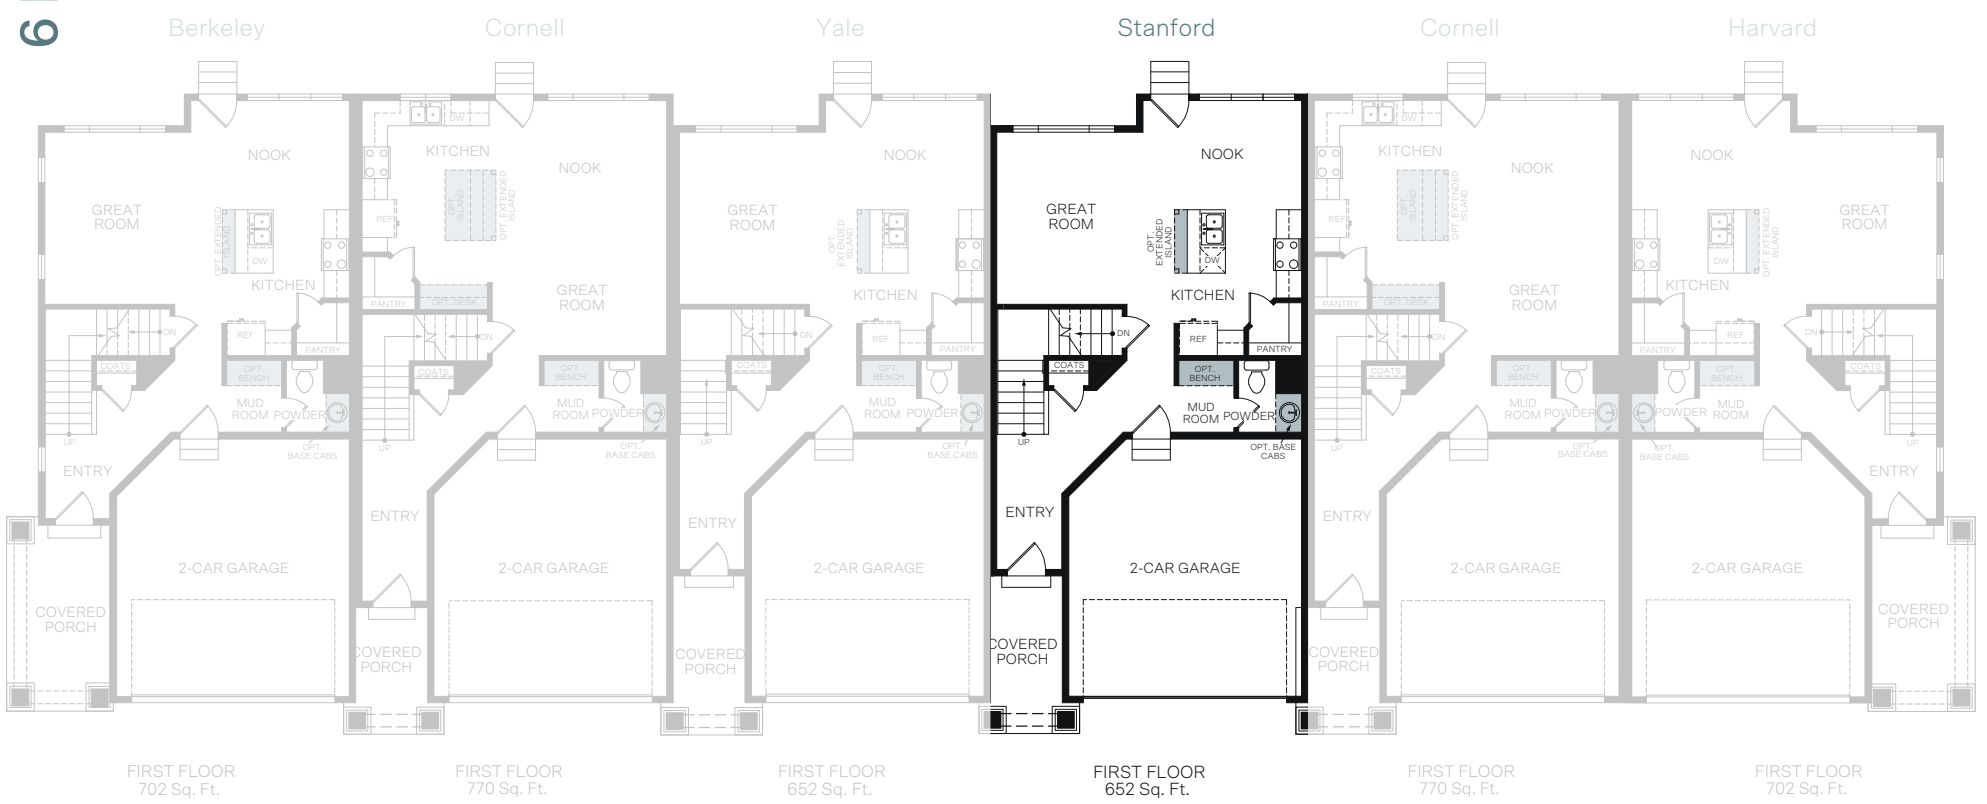

## At Sky Ranch

STANFORD

BASEMENT  
660 Sq. Ft.

FIRST FLOOR  
652 Sq. Ft.

SECOND FLOOR  
1,055 Sq. Ft.

FLOOR PLAN LAYOUT

6 PLEX

FIRST FLOOR  
702 Sq. Ft.

FIRST FLOOR  
770 Sq. Ft.

FIRST FLOOR  
652 Sq. Ft.

FIRST FLOOR  
652 Sq. Ft.

FIRST FLOOR  
770 Sq. Ft.

FIRST FLOOR  
702 Sq. Ft.