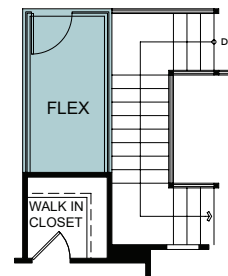

# Wildflower at Winding Creek

Lilac

Two Story 2,915 Sq. Ft.

# LILAC

TWO STORY

2,915 Finished Sq. Ft. • 5 Bedrooms • 4 Baths

FIRST FLOOR

SECOND FLOOR

Woodside Homes reserves the right to change floor plans, features, elevations, prices, materials and specifications without notice. All square footages and measurements are approximate. Please see Sales Professional for full details. 06/2023