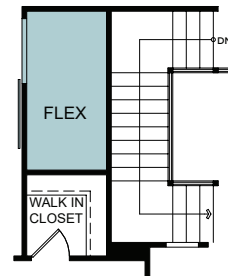

# Wildflower at Winding Creek

Lilac

Two Story 2,915 Sq. Ft.

# LILAC

TWO STORY

2,915 Finished Sq. Ft. • 5 Bedrooms • 4 Baths

FIRST FLOOR

SECOND FLOOR

Woodside Homes reserves the right to change floor plans, features, elevations, prices, materials and specifications without notice. All square footages and measurements are approximate. Please see Sales Professional for full details. 06/2023