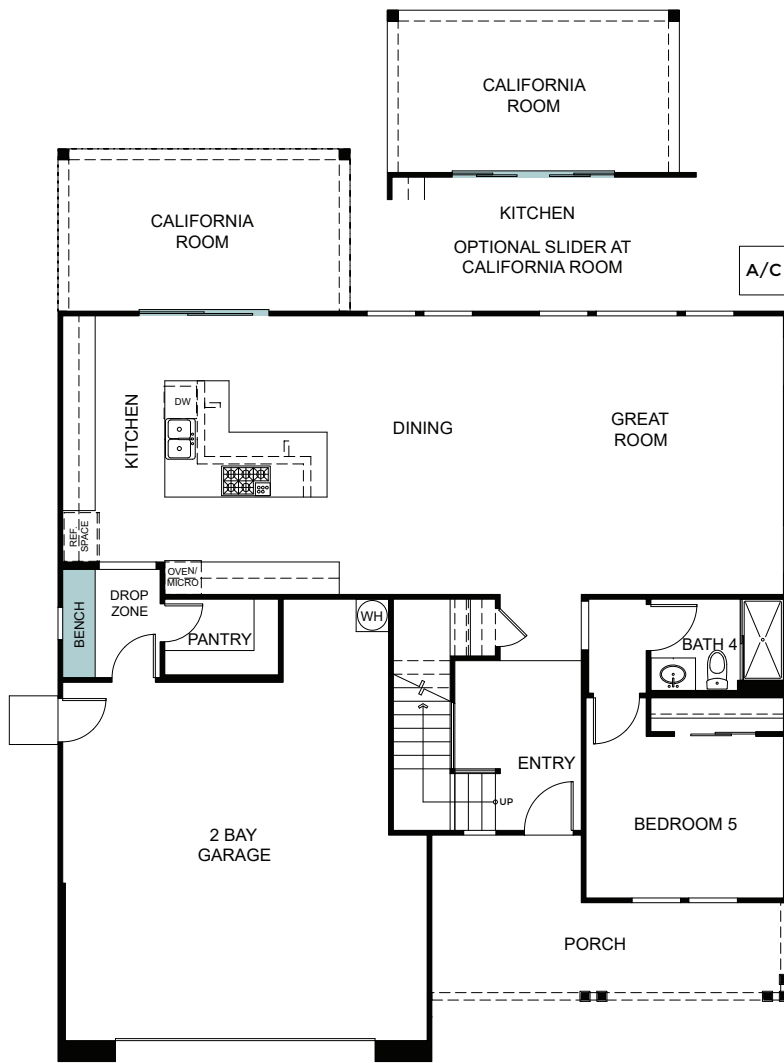

# Wildflower at Winding Creek

Lilac

Two Story 2,915 Sq. Ft.

# LILAC

TWO STORY

2,915 Finished Sq. Ft. • 5 Bedrooms • 4 Baths

FIRST FLOOR

SECOND FLOOR

Woodside Homes reserves the right to change floor plans, features, elevations, prices, materials and specifications without notice. All square footages and measurements are approximate. Please see Sales Professional for full details. 06/2023