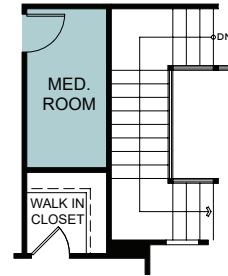

# Wildflower at Winding Creek

Lilac

Two Story 2,915 Sq. Ft.

# LILAC

TWO STORY

2,915 Finished Sq. Ft. • 5 Bedrooms • 4 Baths

FIRST FLOOR

SECOND FLOOR

Woodside Homes reserves the right to change floor plans, features, elevations, prices, materials and specifications without notice. All square footages and measurements are approximate. Please see Sales Professional for full details. 06/2023