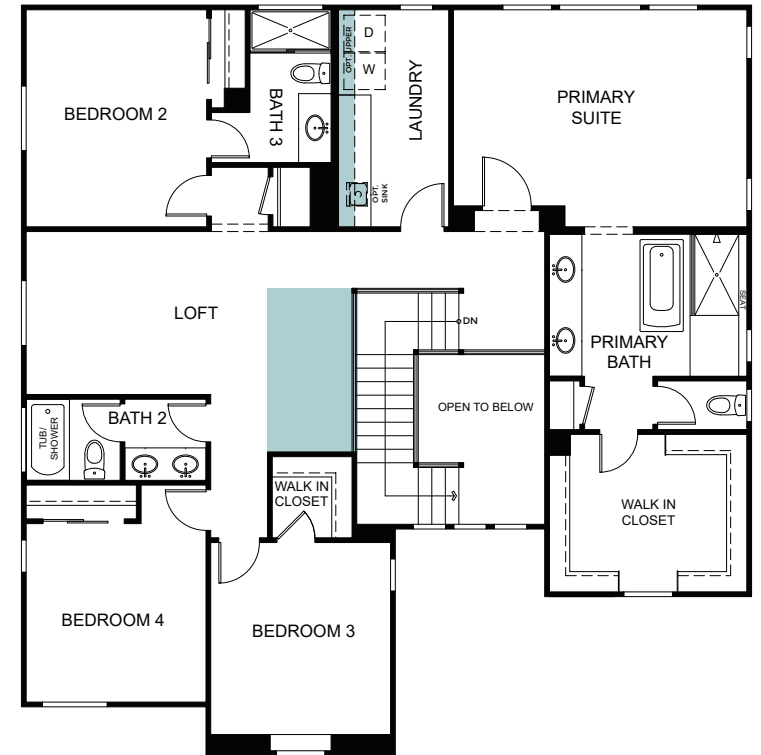

# Wildflower at Winding Creek

Lilac

Two Story 2,915 Sq. Ft.

# LILAC

TWO STORY

2,915 Finished Sq. Ft. • 5 Bedrooms • 4 Baths

FIRST FLOOR

SECOND FLOOR

Woodside Homes reserves the right to change floor plans, features, elevations, prices, materials and specifications without notice. All square footages and measurements are approximate. Please see Sales Professional for full details. 06/2023