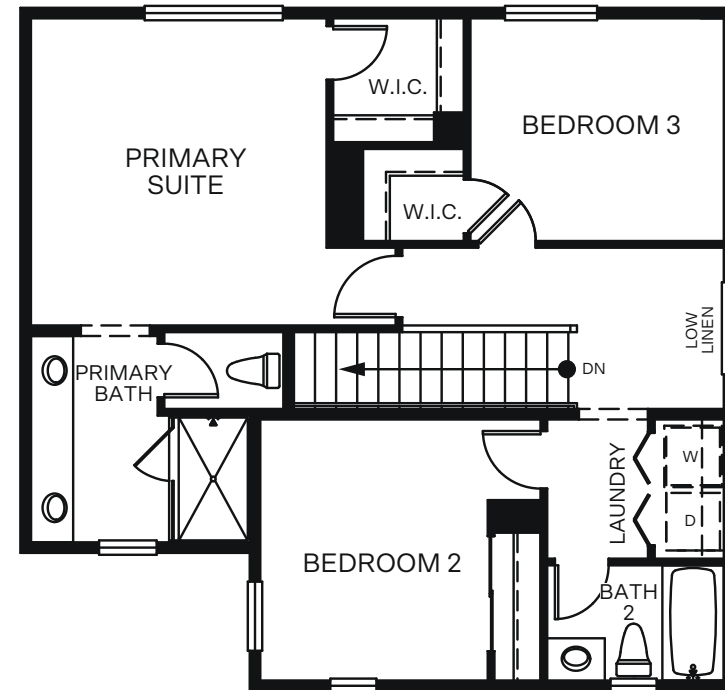

Huckleberry Park

THE SWEET PEA 3110

TWO STORY 1,436 SQ. FT.

FIRST FLOOR

SECOND FLOOR