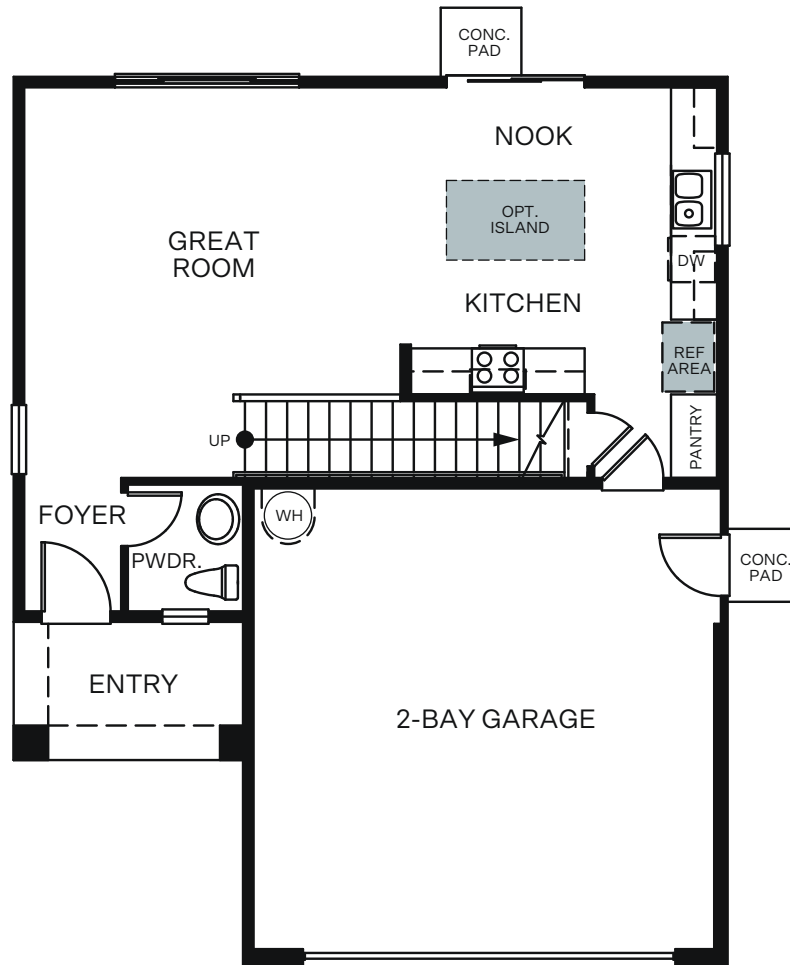

Huckleberry Park

THE SWEET PEA 3110

TWO STORY 1,436 SQ. FT.

FIRST FLOOR

SECOND FLOOR