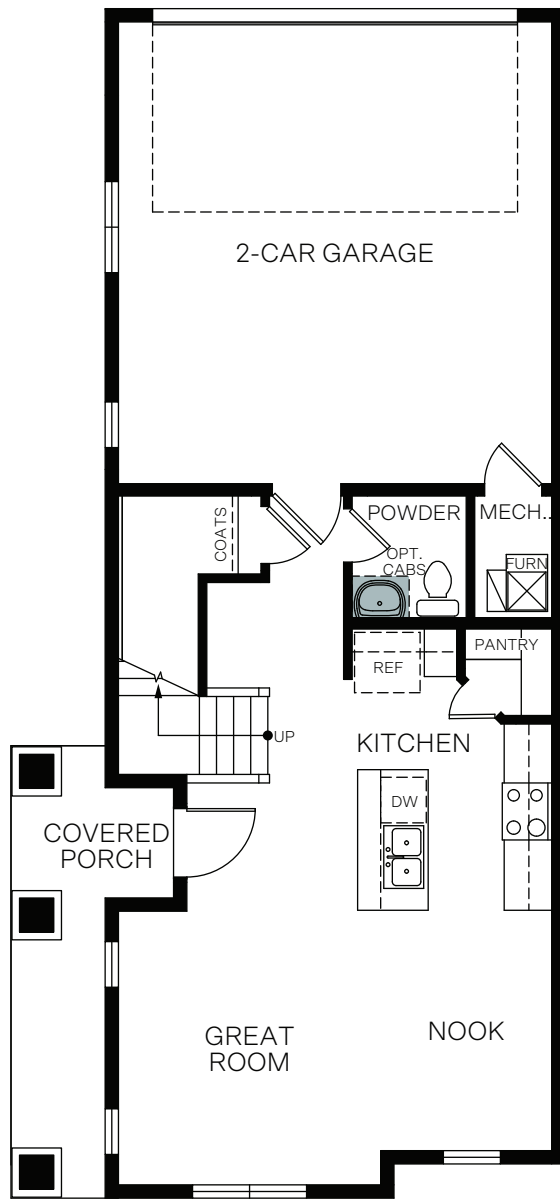

## At Meadowbrook

JEFFERSON

TWO-STORY 1,579 SQ. FT.

FIRST FLOOR  
597 Sq. Ft.

SECOND FLOOR  
982 Sq. Ft.

FLOOR PLAN LAYOUT

4 PLEX C

4 PLEX B