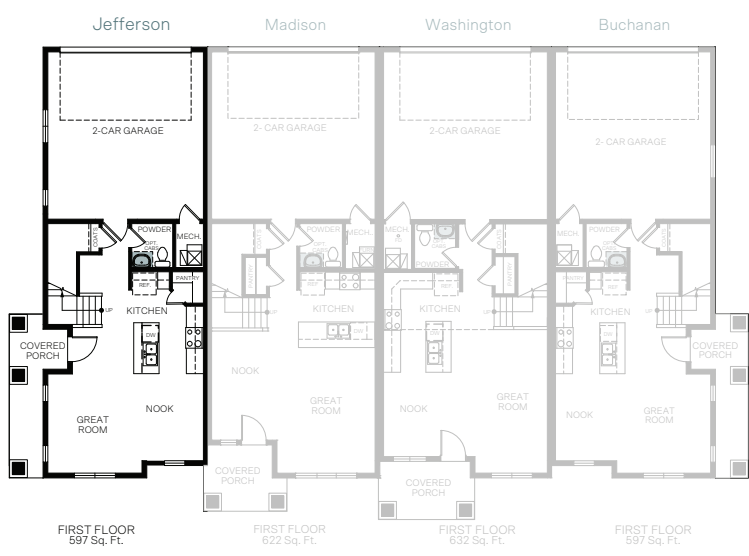

## At Meadowbrook

JEFFERSON

TWO-STORY 1,579 SQ. FT.

FIRST FLOOR  
597 Sq. Ft.

SECOND FLOOR  
982 Sq. Ft.

FLOOR PLAN LAYOUT

4 PLEX C

4 PLEX B