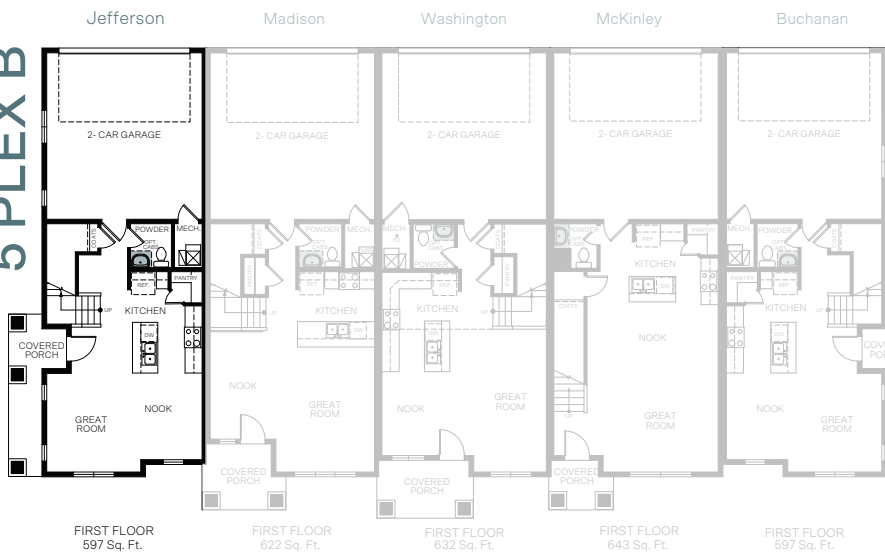

FLOOR PLAN LAYOUT

4 PLEX C

4 PLEX B

5 PLEX B

6 PLEX B