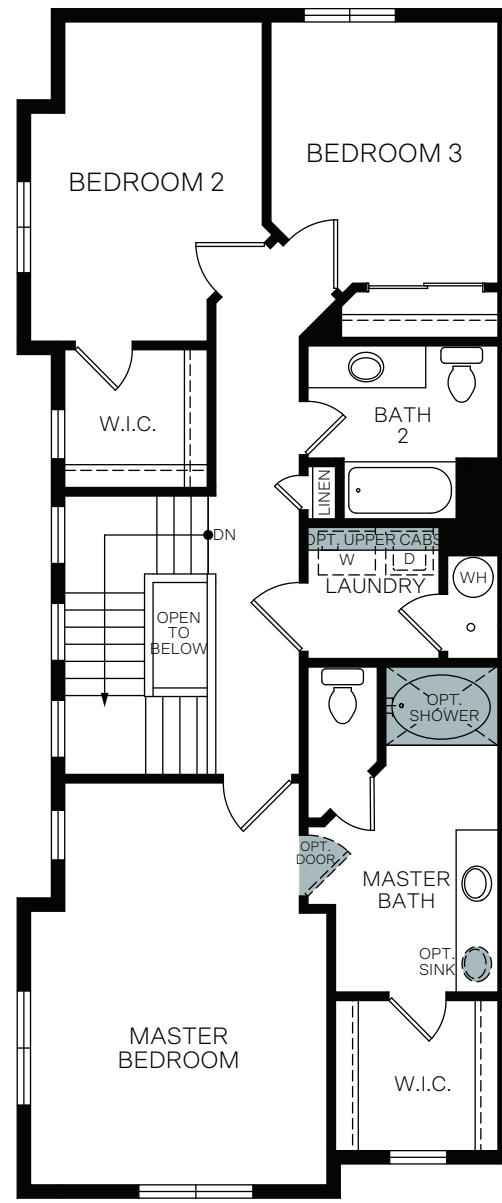

## At Meadowbrook

JEFFERSON

TWO-STORY 1,579 SQ. FT.

FIRST FLOOR  
597 Sq. Ft.

SECOND FLOOR  
982 Sq. Ft.

FLOOR PLAN LAYOUT

4 PLEX C

4 PLEX B

5 PLEX B

6 PLEX B