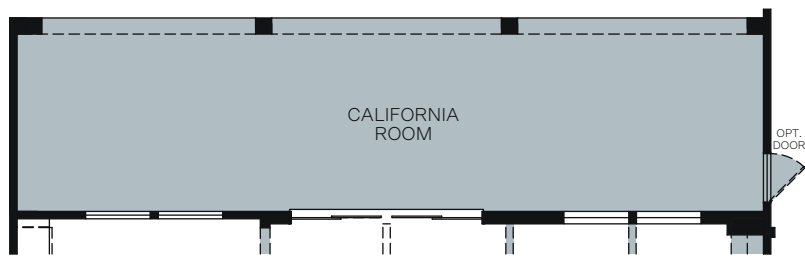

SINGLE STORY 3,588 SQ. FT.

FLOOR PLAN

OPTIONS

OPT. CALIFORNIA ROOM

OPT. CALIFORNIA ROOM WITH FIREPLACE

OPT. RETREAT/DEN ILO BEDROOM 4/BATH 3

OPT. BEDROOM 5 ILO BONUS ROOM