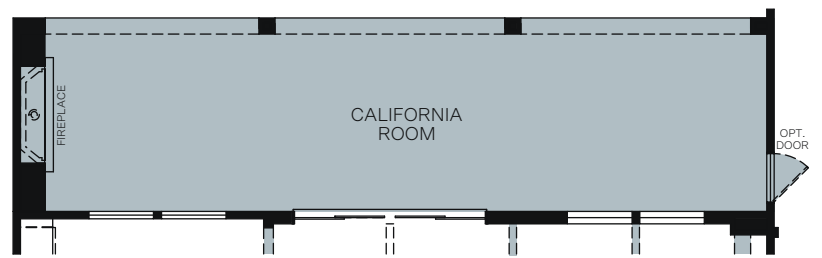

SINGLE STORY 3,588 SQ. FT.

FLOOR PLAN

OPTIONS

OPT. CALIFORNIA ROOM

OPT. CALIFORNIA ROOM WITH FIREPLACE

OPT. RETREAT/DEN ILO BEDROOM 4/BATH 3

OPT. BEDROOM 5 ILO BONUS ROOM