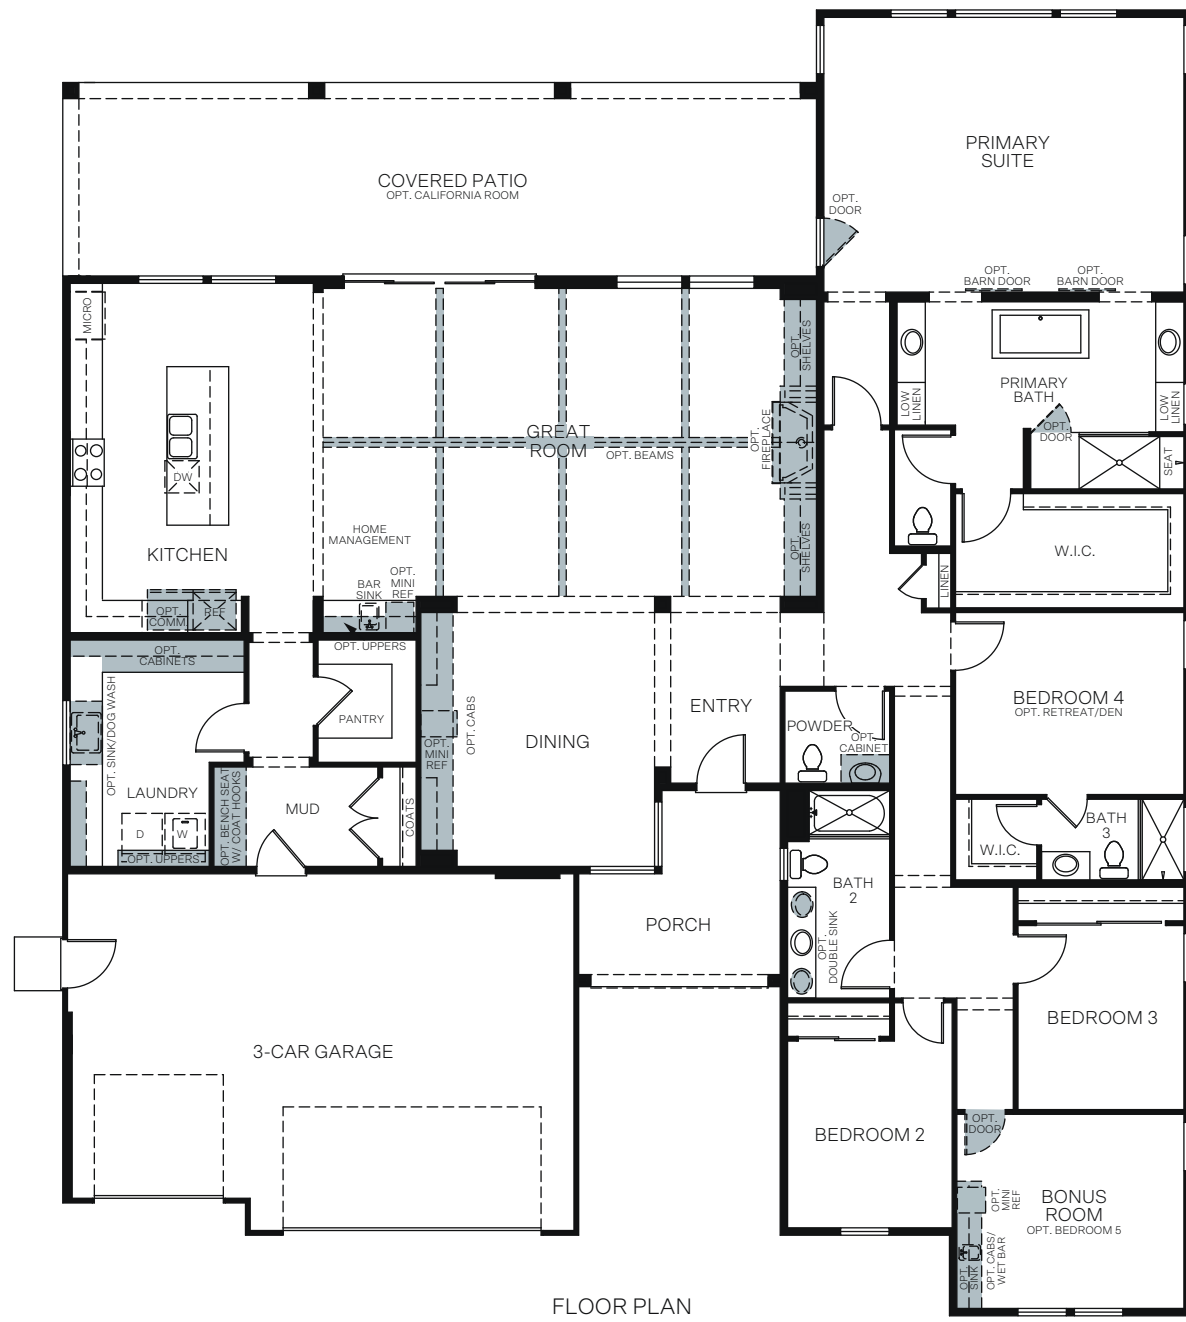

WoodsideHomes.com

Let's get you home.

Canyon Ridge

At The Preserve

THE WILLOW CREEK 7052

A - Traditional Prairie

B - Modern Prairie

C - Artisan Prairie

SINGLE STORY 3,588 SQ. FT.

FLOOR PLAN

OPTIONS

OPT. CALIFORNIA ROOM

OPT. CALIFORNIA ROOM WITH FIREPLACE

OPT. RETREAT/DEN ILO BEDROOM 4/BATH 3

OPT. BEDROOM 5 ILO BONUS ROOM