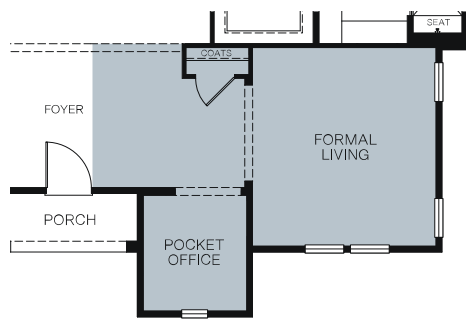

TWO STORY 4,872 SQ. FT.

OPTIONS

OPT. BEDROOM 5 AT FLEX

OPT. KITCHEN ISLAND BUILT-IN TABLE

OPT. BUNK ROOM I/O BEDROOM 2 & 3

OPT. FORMAL LIVING AND POCKET OFFICE I/O BEDROOM 4 SUITE

OPT. BEDROOM 6 & BATH 5 AT BONUS ROOM