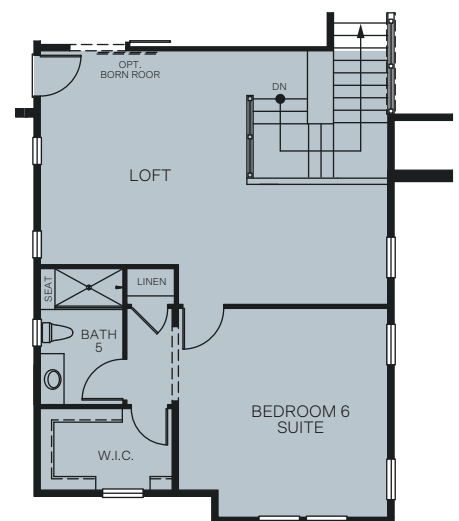

TWO STORY 4,872 SQ. FT.

OPTIONS

OPT. BEDROOM 5 AT FLEX

OPT. KITCHEN ISLAND BUILT-IN TABLE

OPT. BUNK ROOM I/O BEDROOM 2 & 3

OPT. FORMAL LIVING AND POCKET OFFICE I/O BEDROOM 4 SUITE

OPT. BEDROOM 6 & BATH 5 AT BONUS ROOM