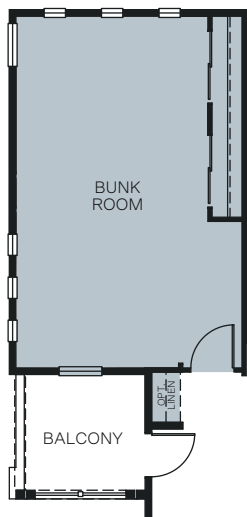

TWO STORY 4,872 SQ. FT.

OPTIONS

OPT. BEDROOM 5 AT FLEX

OPT. KITCHEN ISLAND BUILT-IN TABLE

OPT. BUNK ROOM I/O BEDROOM 2 & 3

OPT. FORMAL LIVING AND POCKET OFFICE I/O BEDROOM 4 SUITE

OPT. BEDROOM 6 & BATH 5 AT BONUS ROOM