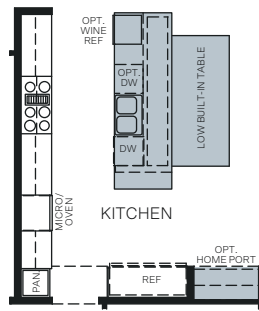

TWO STORY 4,872 SQ. FT.

OPTIONS

OPT. BEDROOM 5 AT FLEX

OPT. KITCHEN ISLAND BUILT-IN TABLE

OPT. BUNK ROOM I/O BEDROOM 2 & 3

OPT. FORMAL LIVING AND POCKET OFFICE I/O BEDROOM 4 SUITE

OPT. BEDROOM 6 & BATH 5 AT BONUS ROOM