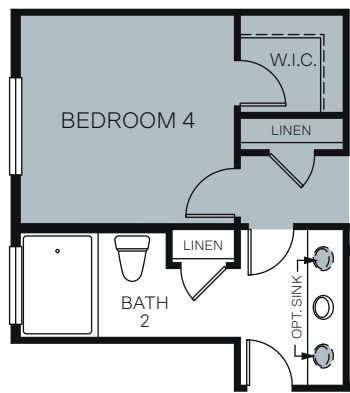

WoodsideHomes.com

Let's get you home.

The Woodlands

At Brooklyn Trail

BLUEBELL 5022

A - Stucco Bungalow

B - Craftsman

SINGLE STORY 2,549 SQ. FT.

FLOOR PLAN

OPTIONS

OPT. BEDROOM 4 ILO DEN

OPT. SEPARATE TUB/SHOWER

OPT. WALK-IN SHOWER