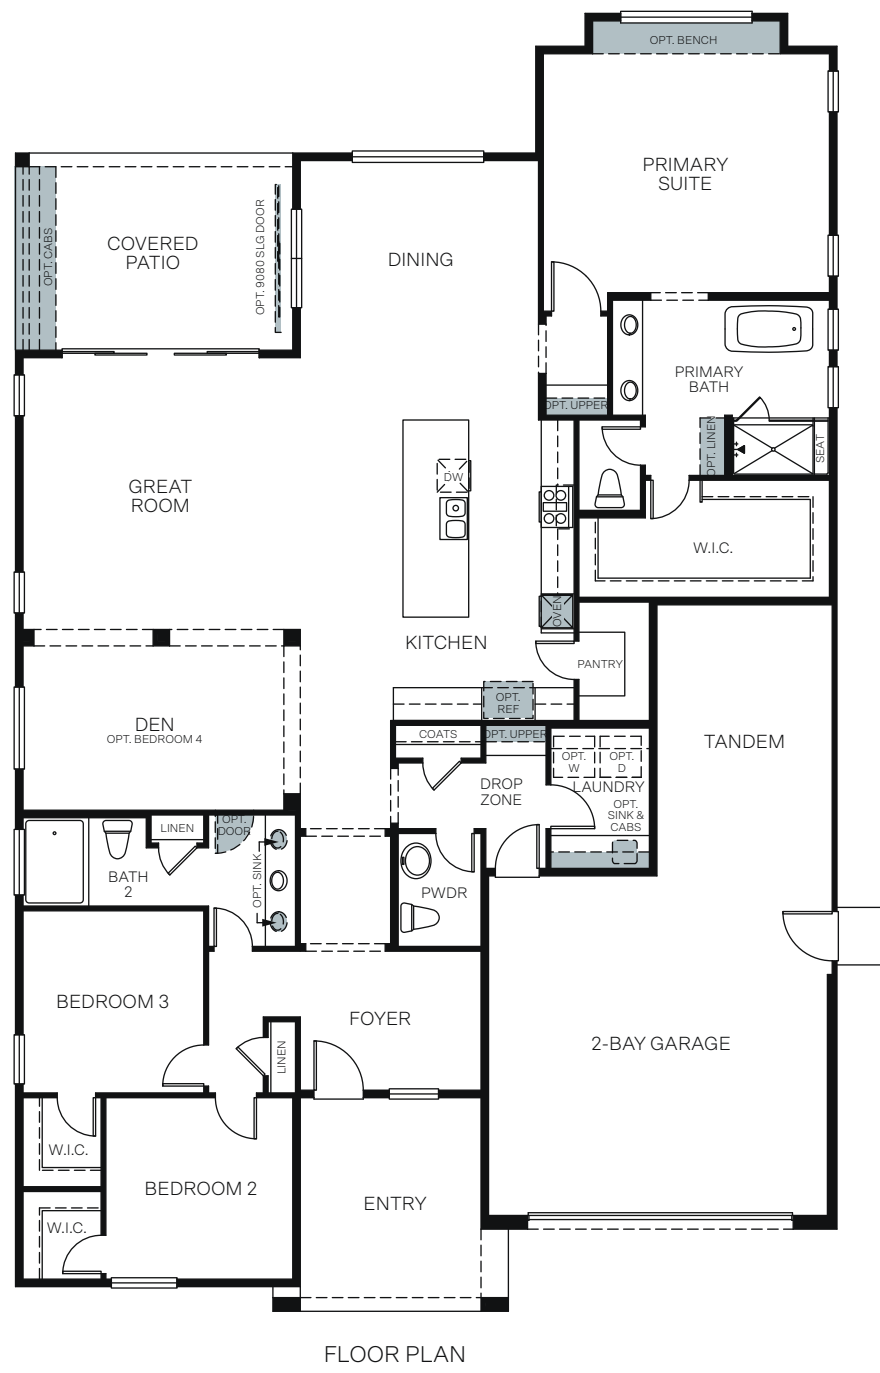

WoodsideHomes.com

Let's get you home.

The Woodlands

At Brooklyn Trail

BLUEBELL 5022

A - Stucco Bungalow

B - Craftsman

SINGLE STORY 2,549 SQ. FT.

FLOOR PLAN

OPTIONS

OPT. BEDROOM 4 ILO DEN

OPT. SEPARATE TUB/SHOWER

OPT. WALK-IN SHOWER