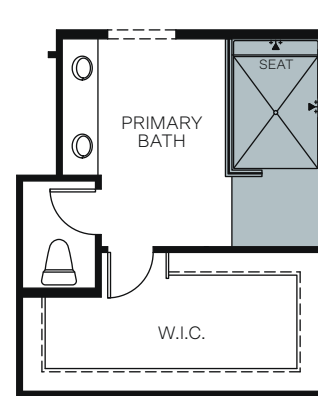

WoodsideHomes.com

Let's get you home.

The Woodlands

At Brooklyn Trail

BLUEBELL 5022

A - Stucco Bungalow

B - Craftsman

SINGLE STORY 2,549 SQ. FT.

FLOOR PLAN

OPTIONS

OPT. BEDROOM 4 ILO DEN

OPT. SEPARATE TUB/SHOWER

OPT. WALK-IN SHOWER