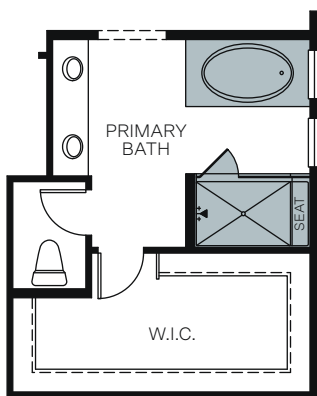

WoodsideHomes.com

Let's get you home.

The Woodlands

At Brooklyn Trail

BLUEBELL 5022

A - Stucco Bungalow

B - Craftsman

SINGLE STORY 2,549 SQ. FT.

FLOOR PLAN

OPTIONS

OPT. BEDROOM 4 ILO DEN

OPT. SEPARATE TUB/SHOWER

OPT. WALK-IN SHOWER