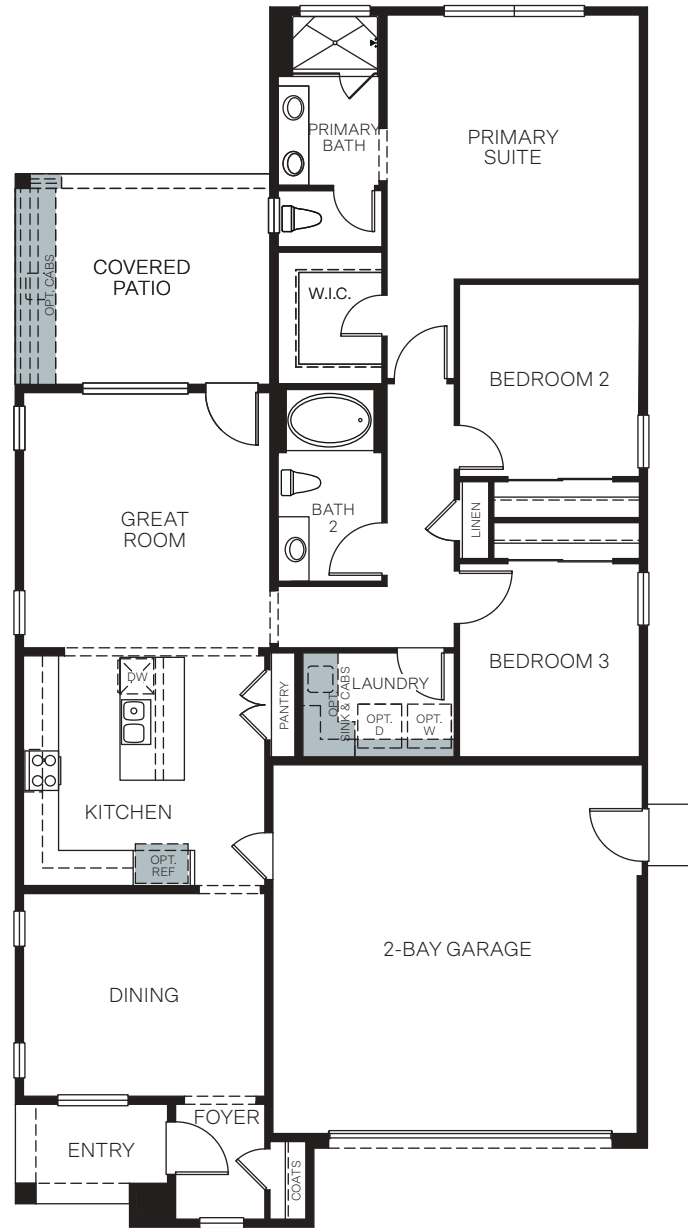

The Springs

At Brooklyn Trail

SIERRA 3610

SINGLE STORY 1,586 SQ. FT.

FLOOR PLAN

Woodside Homes reserves the right to change floor plans, features, elevations, prices, materials and specifications without notice. All square footages and measurements are approximate. Please see Sales Professional for full details.
10/2023