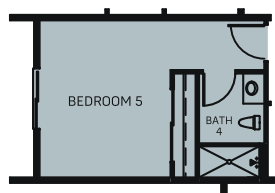

# Red Porch Series

At Farmstead

THE OAK BARN 7320

A - Traditional Farmhouse

B - Modern Farmhouse

C - Artisan Farmhouse

SINGLE STORY 3,857 SQ. FT.

OPTIONS

OPT. BEDROOM 5 AT LOUNGE