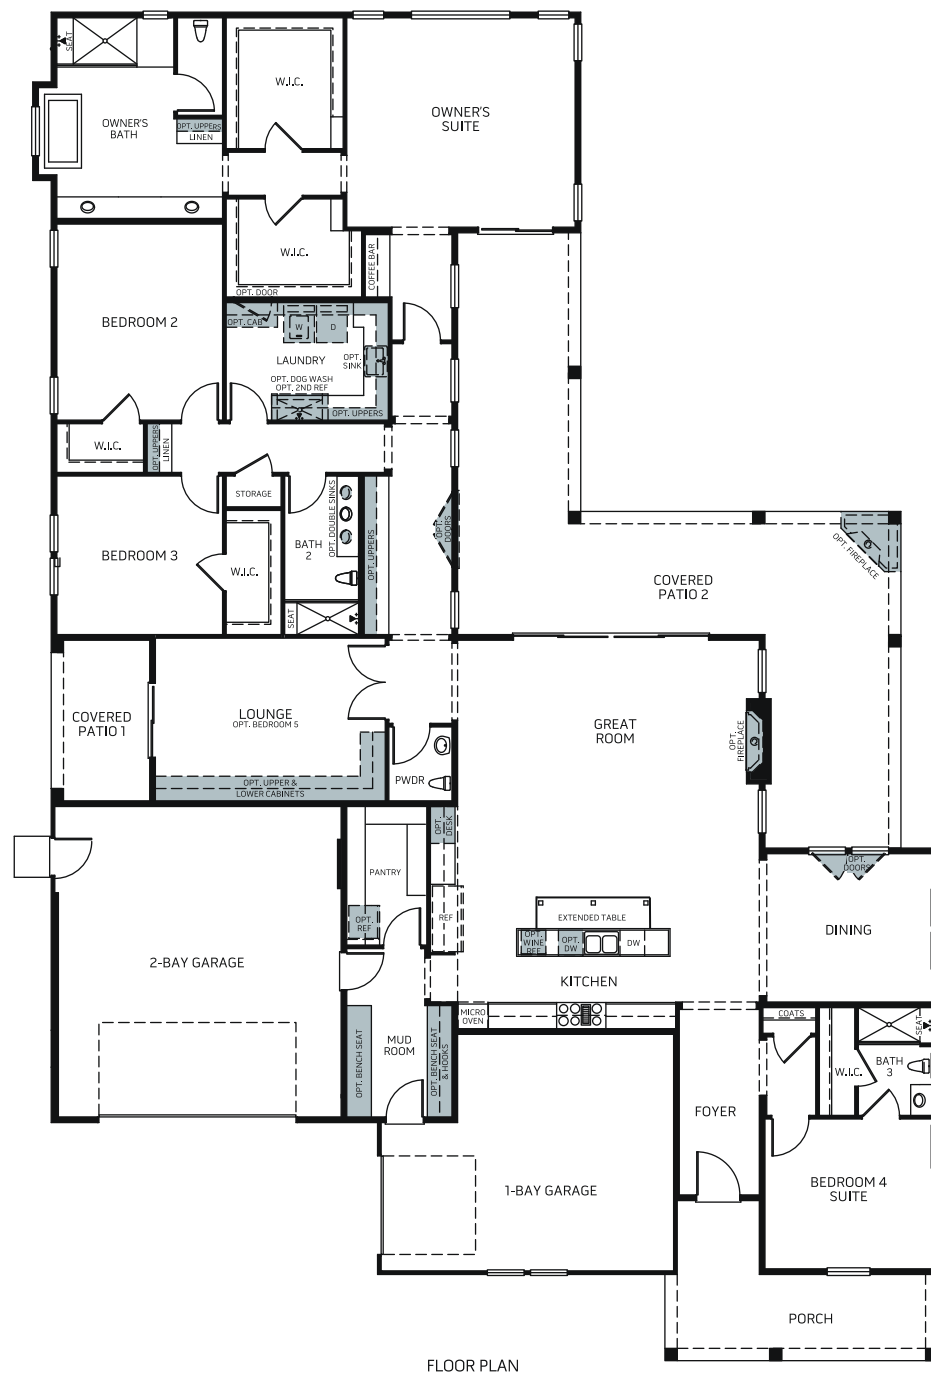

# Red Porch Series

At Farmstead

THE OAK BARN 7320

A - Traditional Farmhouse

B - Modern Farmhouse

C - Artisan Farmhouse

SINGLE STORY 3,857 SQ. FT.

OPTIONS

OPT. BEDROOM 5 AT LOUNGE