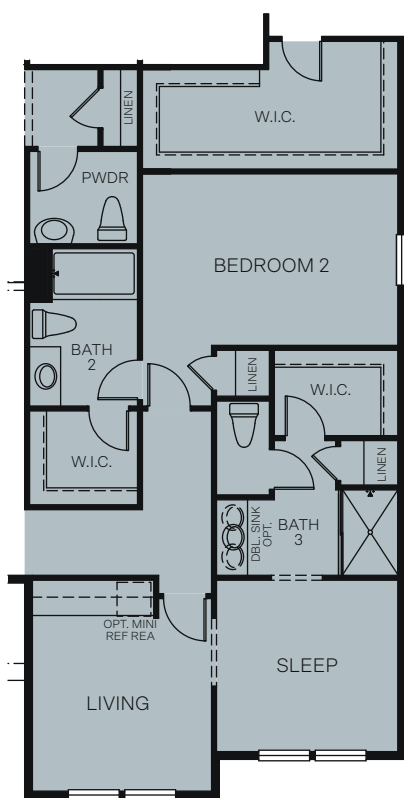

## At Copper Heights

CYPRESS 5036

A - Cottage

B - Craftsman

C - Farmhouse

SINGLE STORY 2,461 - 2,657 SQ. FT.

FLOOR PLAN

OPT. MULTI GEN ILO BEDROOMS 3 & 4

OPT. WALK-IN SHOWER AT OWNER'S BATH

OPT. CALIFORNIA ROOM WITH LARGE SLIDER

OPT. EXTENDED LAUNDRY ILO TANDEM GARAGE +115 Sq. Ft.

OPT. HOBBY AND LAUNDRY ILO TANDEM GARAGE +196 Sq. Ft.