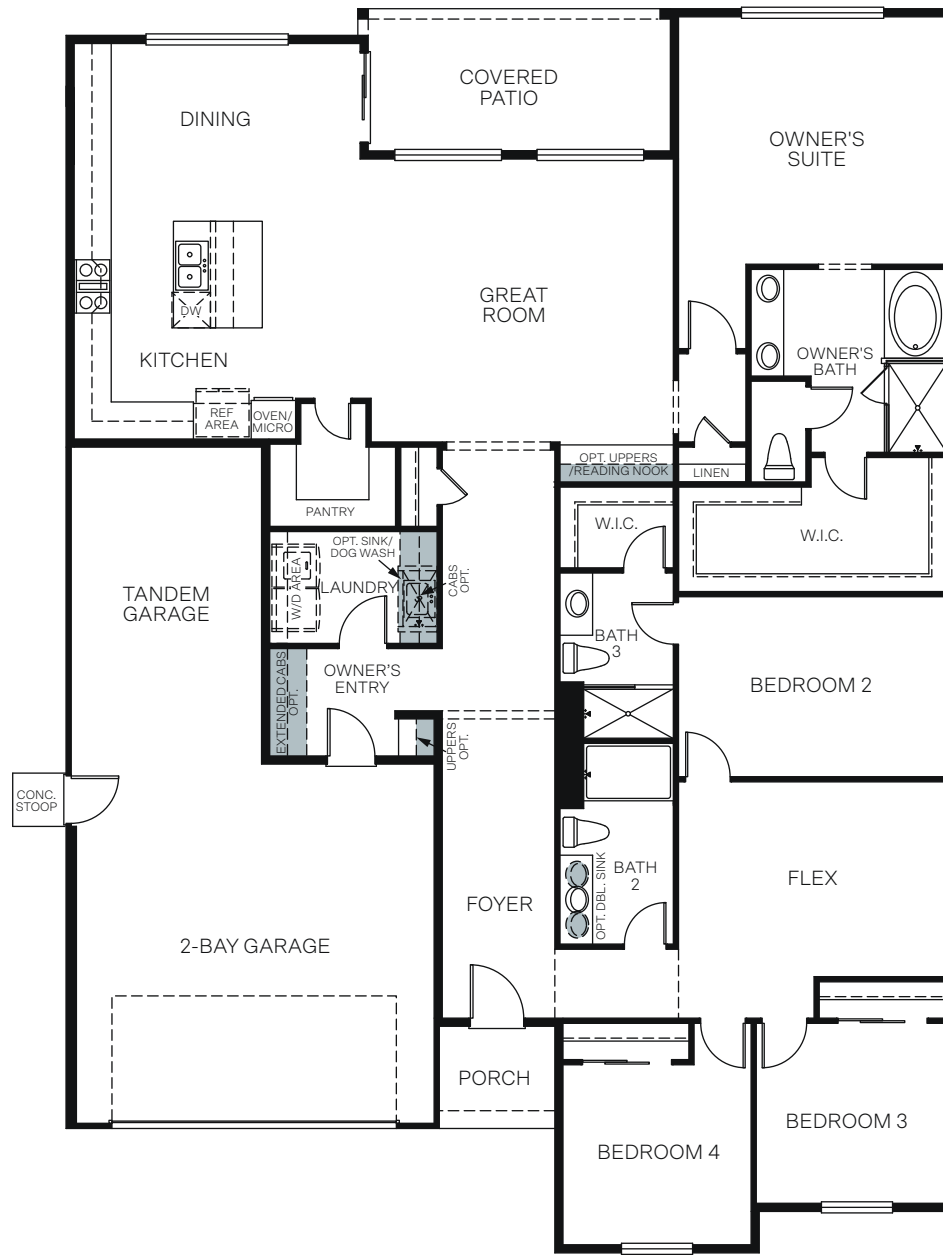

## At Copper Heights

CYPRESS 5036

A - Cottage

B - Craftsman

C - Farmhouse

SINGLE STORY 2,461 - 2,657 SQ. FT.

FLOOR PLAN

OPT. MULTI GEN ILO BEDROOMS 3 & 4

OPT. WALK-IN SHOWER AT OWNER'S BATH

OPT. CALIFORNIA ROOM WITH LARGE SLIDER

OPT. EXTENDED LAUNDRY ILO TANDEM GARAGE +115 Sq. Ft.

OPT. HOBBY AND LAUNDRY ILO TANDEM GARAGE +196 Sq. Ft.