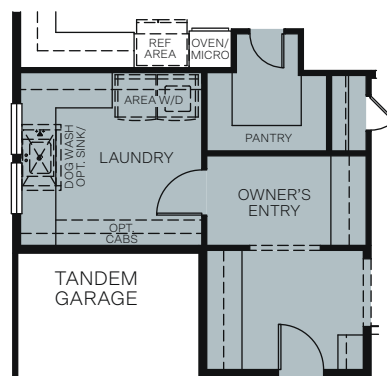

## At Copper Heights

CYPRESS 5036

A - Cottage

B - Craftsman

C - Farmhouse

SINGLE STORY 2,461 - 2,657 SQ. FT.

FLOOR PLAN

OPT. MULTI GEN ILO BEDROOMS 3 & 4

OPT. WALK-IN SHOWER AT OWNER'S BATH

OPT. CALIFORNIA ROOM WITH LARGE SLIDER

OPT. EXTENDED LAUNDRY ILO TANDEM GARAGE +115 Sq. Ft.

OPT. HOBBY AND LAUNDRY ILO TANDEM GARAGE +196 Sq. Ft.