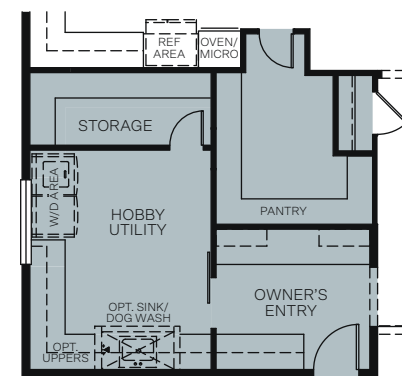

## At Copper Heights

CYPRESS 5036

A - Cottage

B - Craftsman

C - Farmhouse

SINGLE STORY 2,461 - 2,657 SQ. FT.

FLOOR PLAN

OPT. MULTI GEN ILO BEDROOMS 3 & 4

OPT. WALK-IN SHOWER AT OWNER'S BATH

OPT. CALIFORNIA ROOM WITH LARGE SLIDER

OPT. EXTENDED LAUNDRY ILO TANDEM GARAGE +115 Sq. Ft.

OPT. HOBBY AND LAUNDRY ILO TANDEM GARAGE +196 Sq. Ft.