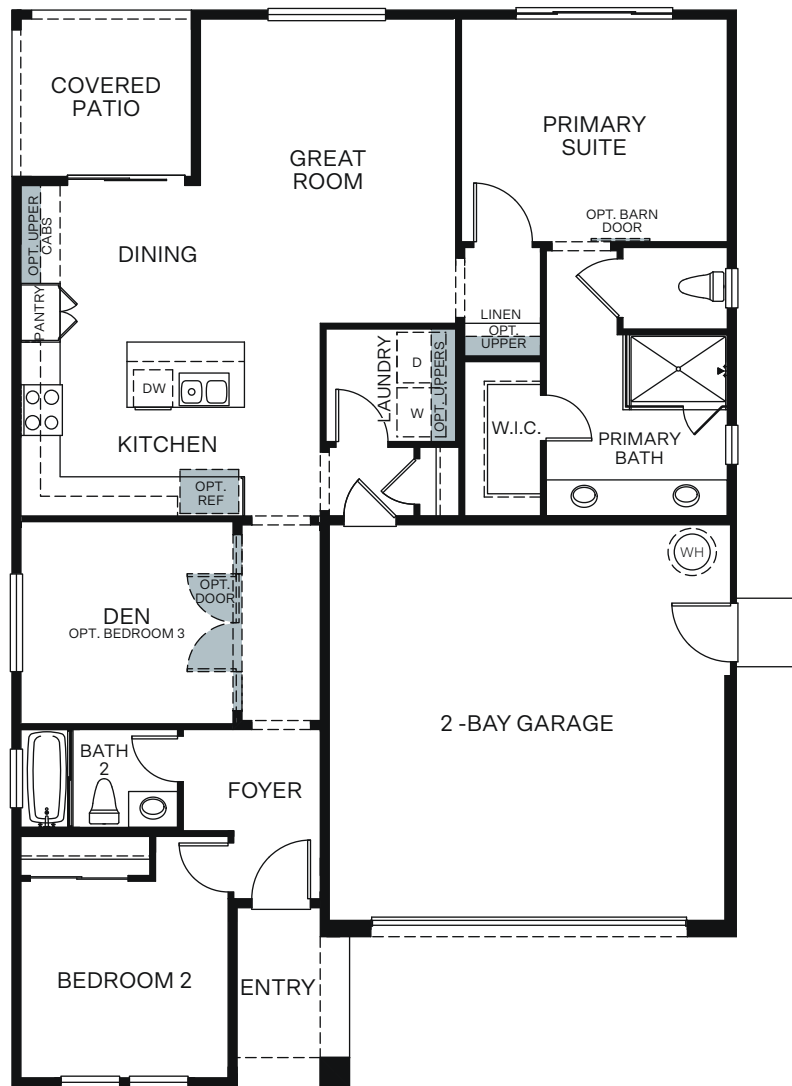

# Arden

LUNA 1289

SINGLE STORY 1,317 SQ. FT.

FLOOR PLAN

OPT. BEDROOM 3 ILO DEN