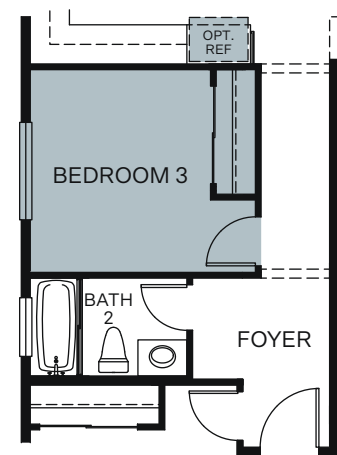

# Arden

LUNA 1289

SINGLE STORY 1,317 SQ. FT.

FLOOR PLAN

OPT. BEDROOM 3 ILO DEN