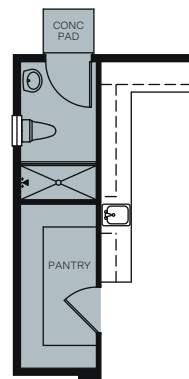

TWO STORY 4,565 SQ. FT.

FIRST FLOOR

SECOND FLOOR

OPTIONS

OPT. POOL BATH AT PANTRY