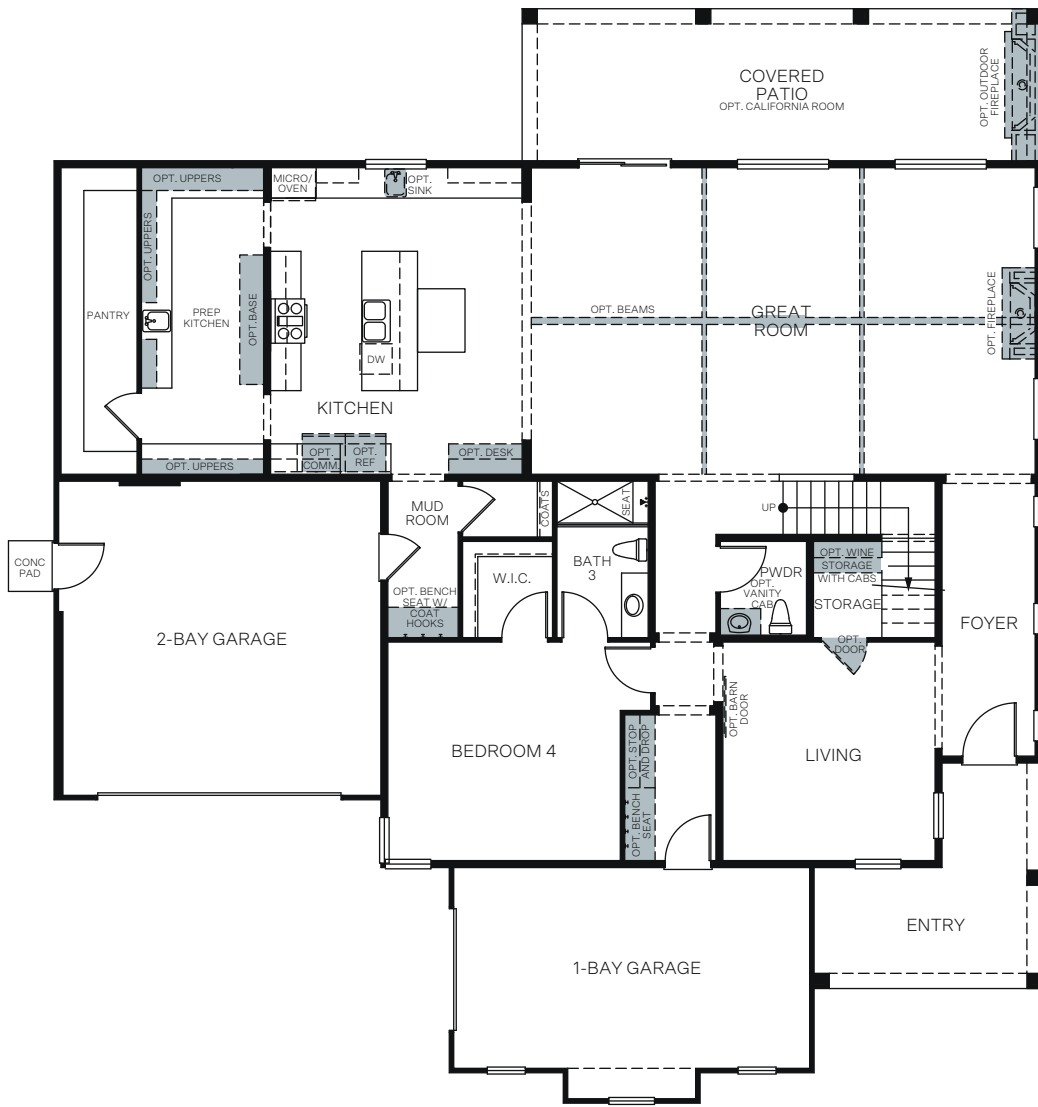

WoodsideHomes.com

Let's get you home.

Ivy Gate Series

At Farmstead

THE CHATEAU W/ BONUS 6551

A - Traditional Farmhouse

B - Modern Farmhouse

C - Artisan Farmhouse

TWO STORY 4,565 SQ. FT.

FIRST FLOOR

SECOND FLOOR

OPTIONS

OPT. POOL BATH AT PANTRY