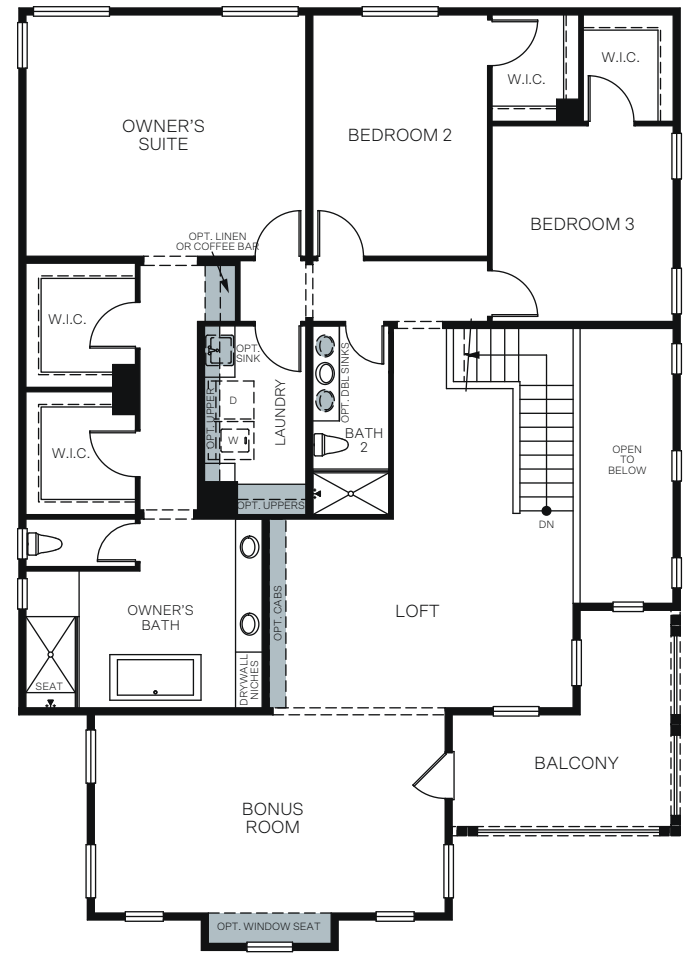

WoodsideHomes.com

Let's get you home.

Ivy Gate Series

At Farmstead

THE CHATEAU W/ BONUS 6551

A - Traditional Farmhouse

B - Modern Farmhouse

C - Artisan Farmhouse

TWO STORY 4,565 SQ. FT.

FIRST FLOOR

SECOND FLOOR

OPTIONS

OPT. POOL BATH AT PANTRY