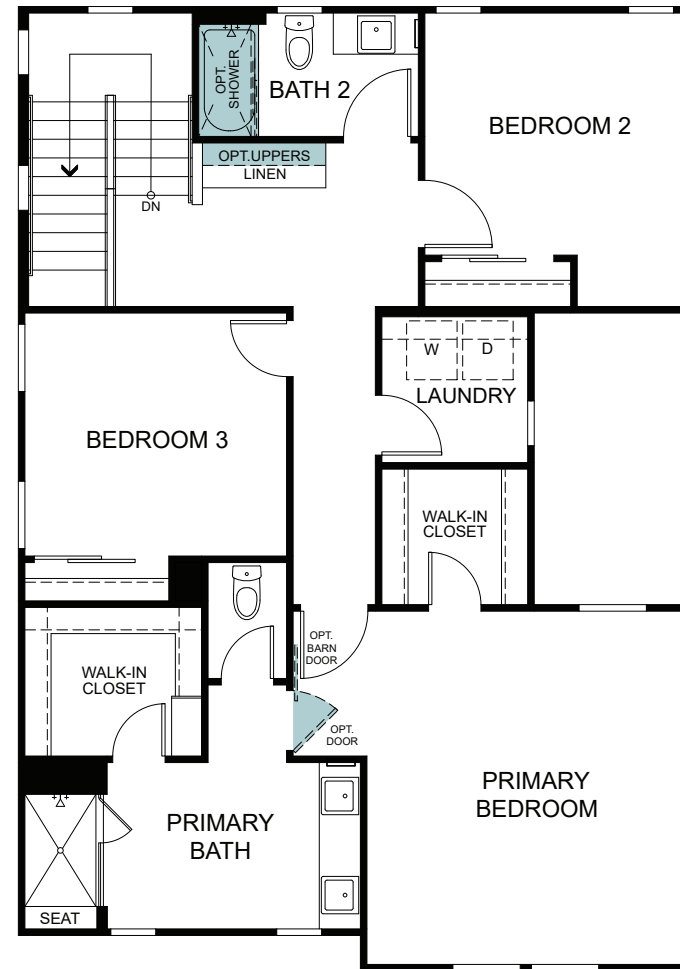

The Meadows at Souza Prairie

Two Story 1,967 Sq. Ft.

PRAIRIE

TWO STORY

1,967 Finished Sq. Ft. • 3 Bedrooms • 2.5 Baths

FIRST FLOOR

SECOND FLOOR

Woodside Homes reserves the right to change floor plans, features, elevations, prices, materials and specifications without notice. All square footages and measurements are approximate. Please see Sales Professional for full details. 07/2023