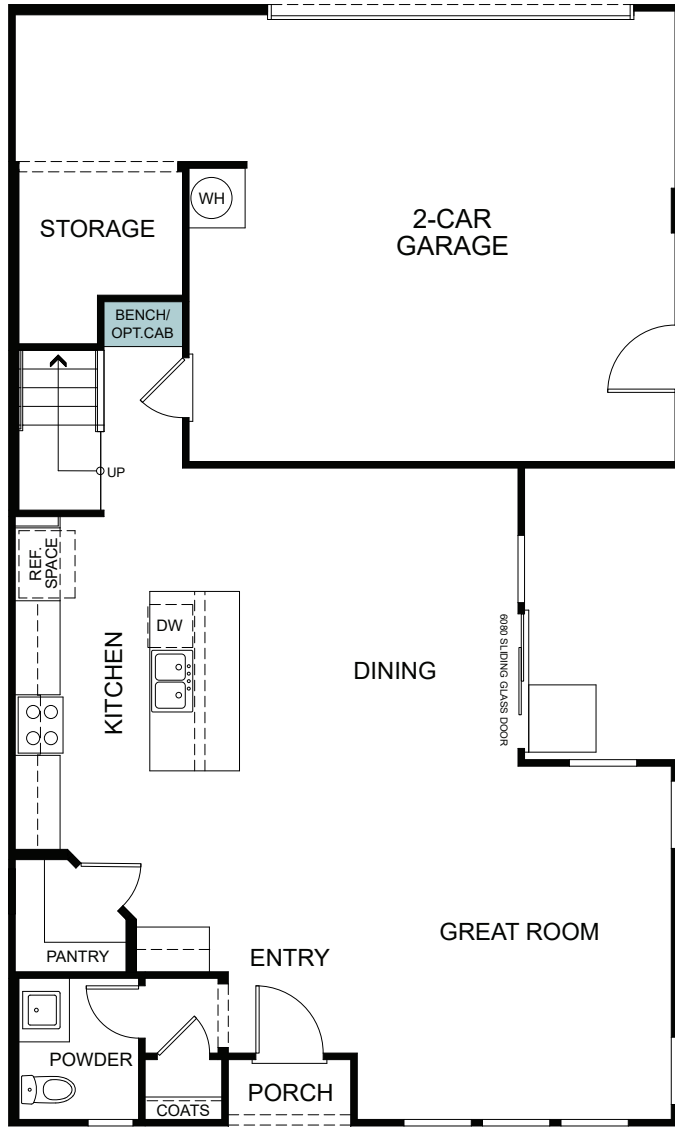

The Meadows at Souza Prairie

Two Story 1,967 Sq. Ft.

PRAIRIE

TWO STORY

1,967 Finished Sq. Ft. • 3 Bedrooms • 2.5 Baths

FIRST FLOOR

SECOND FLOOR

Woodside Homes reserves the right to change floor plans, features, elevations, prices, materials and specifications without notice. All square footages and measurements are approximate. Please see Sales Professional for full details. 07/2023