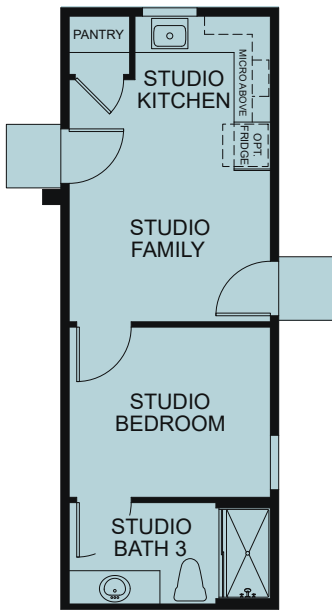

WoodsideHomes.com

Let's get you home.

Abbey Park

Chatham 5032

A - BUNGALOW

B - FARM FRESH

C - EUROPEAN COTTAGE

TWO STORY 3,038 SQ. FT.

FIRST FLOOR

SECOND FLOOR

OPTIONAL HOME + ILO BEDROOM 4

OPTIONAL DOOR AT PRIMARY CLOSET

OPTIONAL PASS-THROUGH LINEN

OPTIONAL OFFICE ILO BEDROOM 4

OPTIONAL CALIFORNIA ROOM

OPTIONAL WALK-IN-SHOWER AT PRIMARY BATH

OPTIONAL BEDROOM 5 ILO LOFT

OPTIONAL OFFICE/HOMEWORK STATION AT LOFT

OPTIONAL PETITE OFFICE