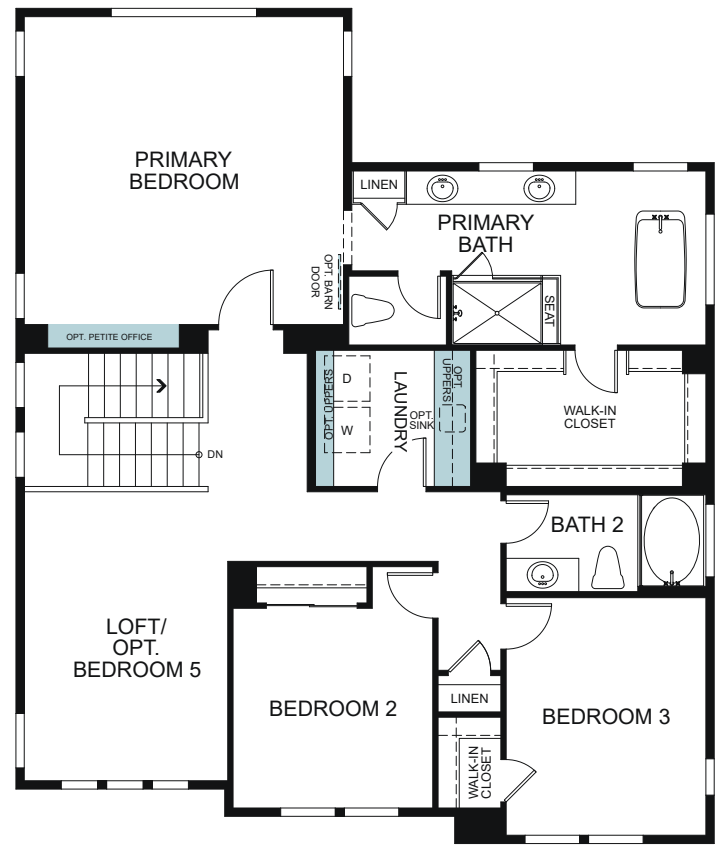

WoodsideHomes.com

Let's get you home.

Abbey Park

Chatham 5032

A - BUNGALOW

B - FARM FRESH

C - EUROPEAN COTTAGE

TWO STORY 3,038 SQ. FT.

FIRST FLOOR

SECOND FLOOR

OPTIONAL HOME + ILO BEDROOM 4

OPTIONAL DOOR AT PRIMARY CLOSET

OPTIONAL PASS-THROUGH LINEN

OPTIONAL OFFICE ILO BEDROOM 4

OPTIONAL CALIFORNIA ROOM

OPTIONAL WALK-IN-SHOWER AT PRIMARY BATH

OPTIONAL BEDROOM 5 ILO LOFT

OPTIONAL OFFICE/HOMEWORK STATION AT LOFT

OPTIONAL PETITE OFFICE