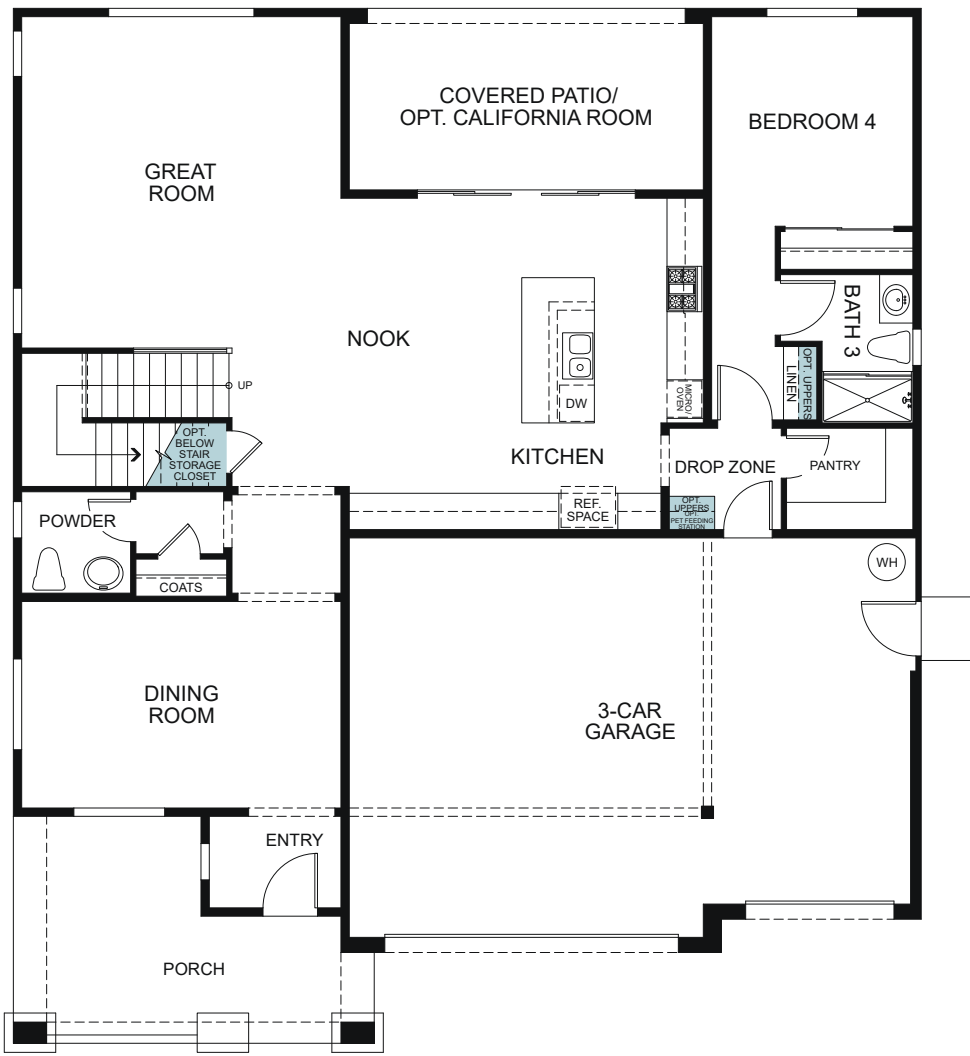

WoodsideHomes.com

Let's get you home.

Abbey Park

Chatham 5032

A - BUNGALOW

B - FARM FRESH

C - EUROPEAN COTTAGE

TWO STORY 3,038 SQ. FT.

FIRST FLOOR

SECOND FLOOR

OPTIONAL HOME + ILO BEDROOM 4

OPTIONAL DOOR AT PRIMARY CLOSET

OPTIONAL PASS-THROUGH LINEN

OPTIONAL OFFICE ILO BEDROOM 4

OPTIONAL CALIFORNIA ROOM

OPTIONAL WALK-IN-SHOWER AT PRIMARY BATH

OPTIONAL BEDROOM 5 ILO LOFT

OPTIONAL OFFICE/HOMEWORK STATION AT LOFT

OPTIONAL PETITE OFFICE