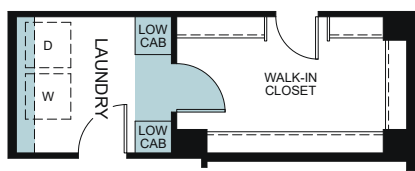

WoodsideHomes.com

Let's get you home.

Abbey Park

Chatham 5032

A - BUNGALOW

B - FARM FRESH

C - EUROPEAN COTTAGE

TWO STORY 3,038 SQ. FT.

FIRST FLOOR

SECOND FLOOR

OPTIONAL HOME + ILO BEDROOM 4

OPTIONAL DOOR AT PRIMARY CLOSET

OPTIONAL PASS-THROUGH LINEN

OPTIONAL OFFICE ILO BEDROOM 4

OPTIONAL CALIFORNIA ROOM

OPTIONAL WALK-IN-SHOWER AT PRIMARY BATH

OPTIONAL BEDROOM 5 ILO LOFT

OPTIONAL OFFICE/HOMEWORK STATION AT LOFT

OPTIONAL PETITE OFFICE