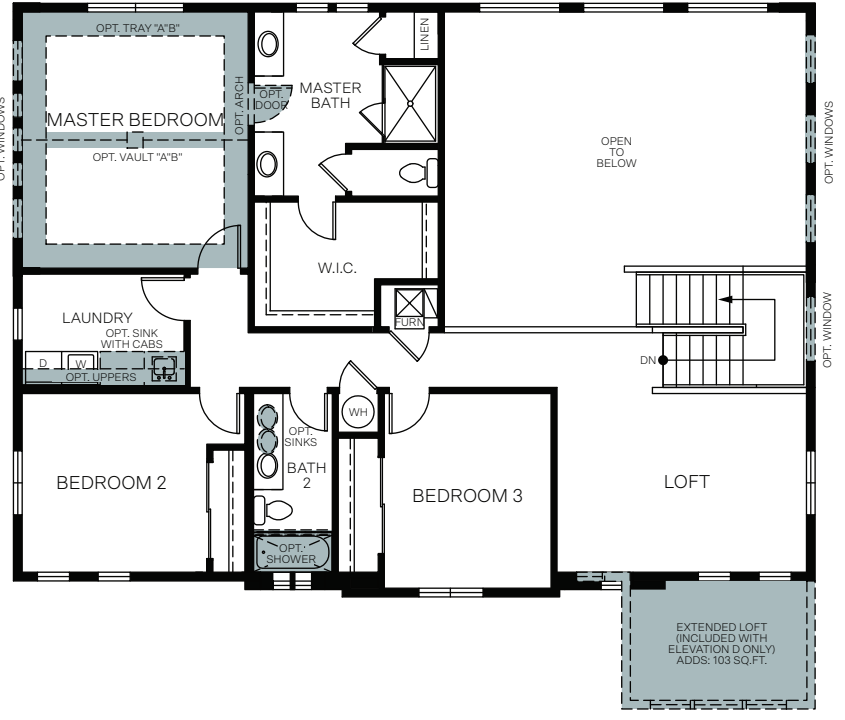

WoodsideHomes.com

Let's get you home.

Parkview

At Shoreline

REDWOOD

Traditional (A)

Farmhouse (B)

Prairie (D)

TWO-STORY 2,886 SQ. FT.

FIRST FLOOR
1,576 Sq.Ft.

SECOND FLOOR
1,310 Sq.Ft.

Woodside Homes reserves the right to change floor plans, features, elevations, prices, materials and specifications without notice. All square footages and measurements are approximate. Please see Sales Professional for full details. 08/2023