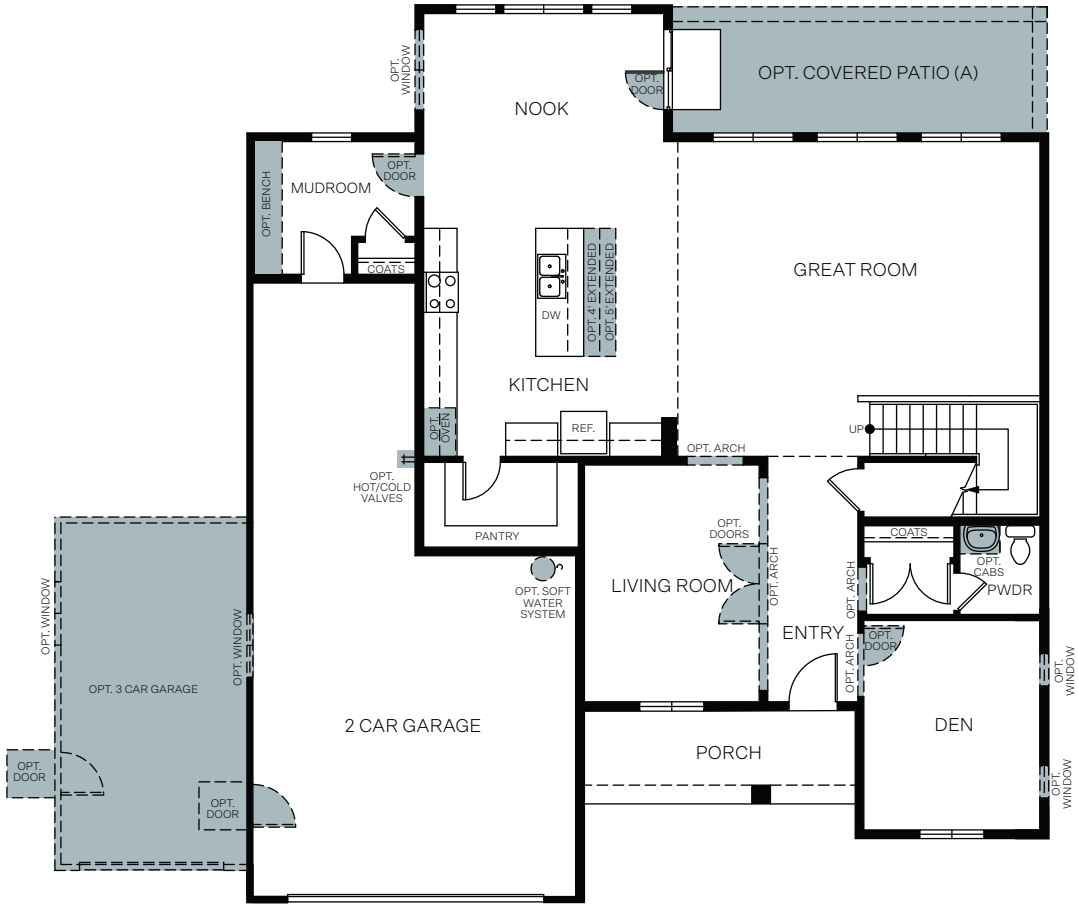

WoodsideHomes.com

Let's get you home.

Parkview

At Shoreline

REDWOOD

Traditional (A)

Farmhouse (B)

Prairie (D)

TWO-STORY 2,886 SQ. FT.

FIRST FLOOR
1,576 Sq.Ft.

SECOND FLOOR
1,310 Sq.Ft.

Woodside Homes reserves the right to change floor plans, features, elevations, prices, materials and specifications without notice. All square footages and measurements are approximate. Please see Sales Professional for full details. 08/2023