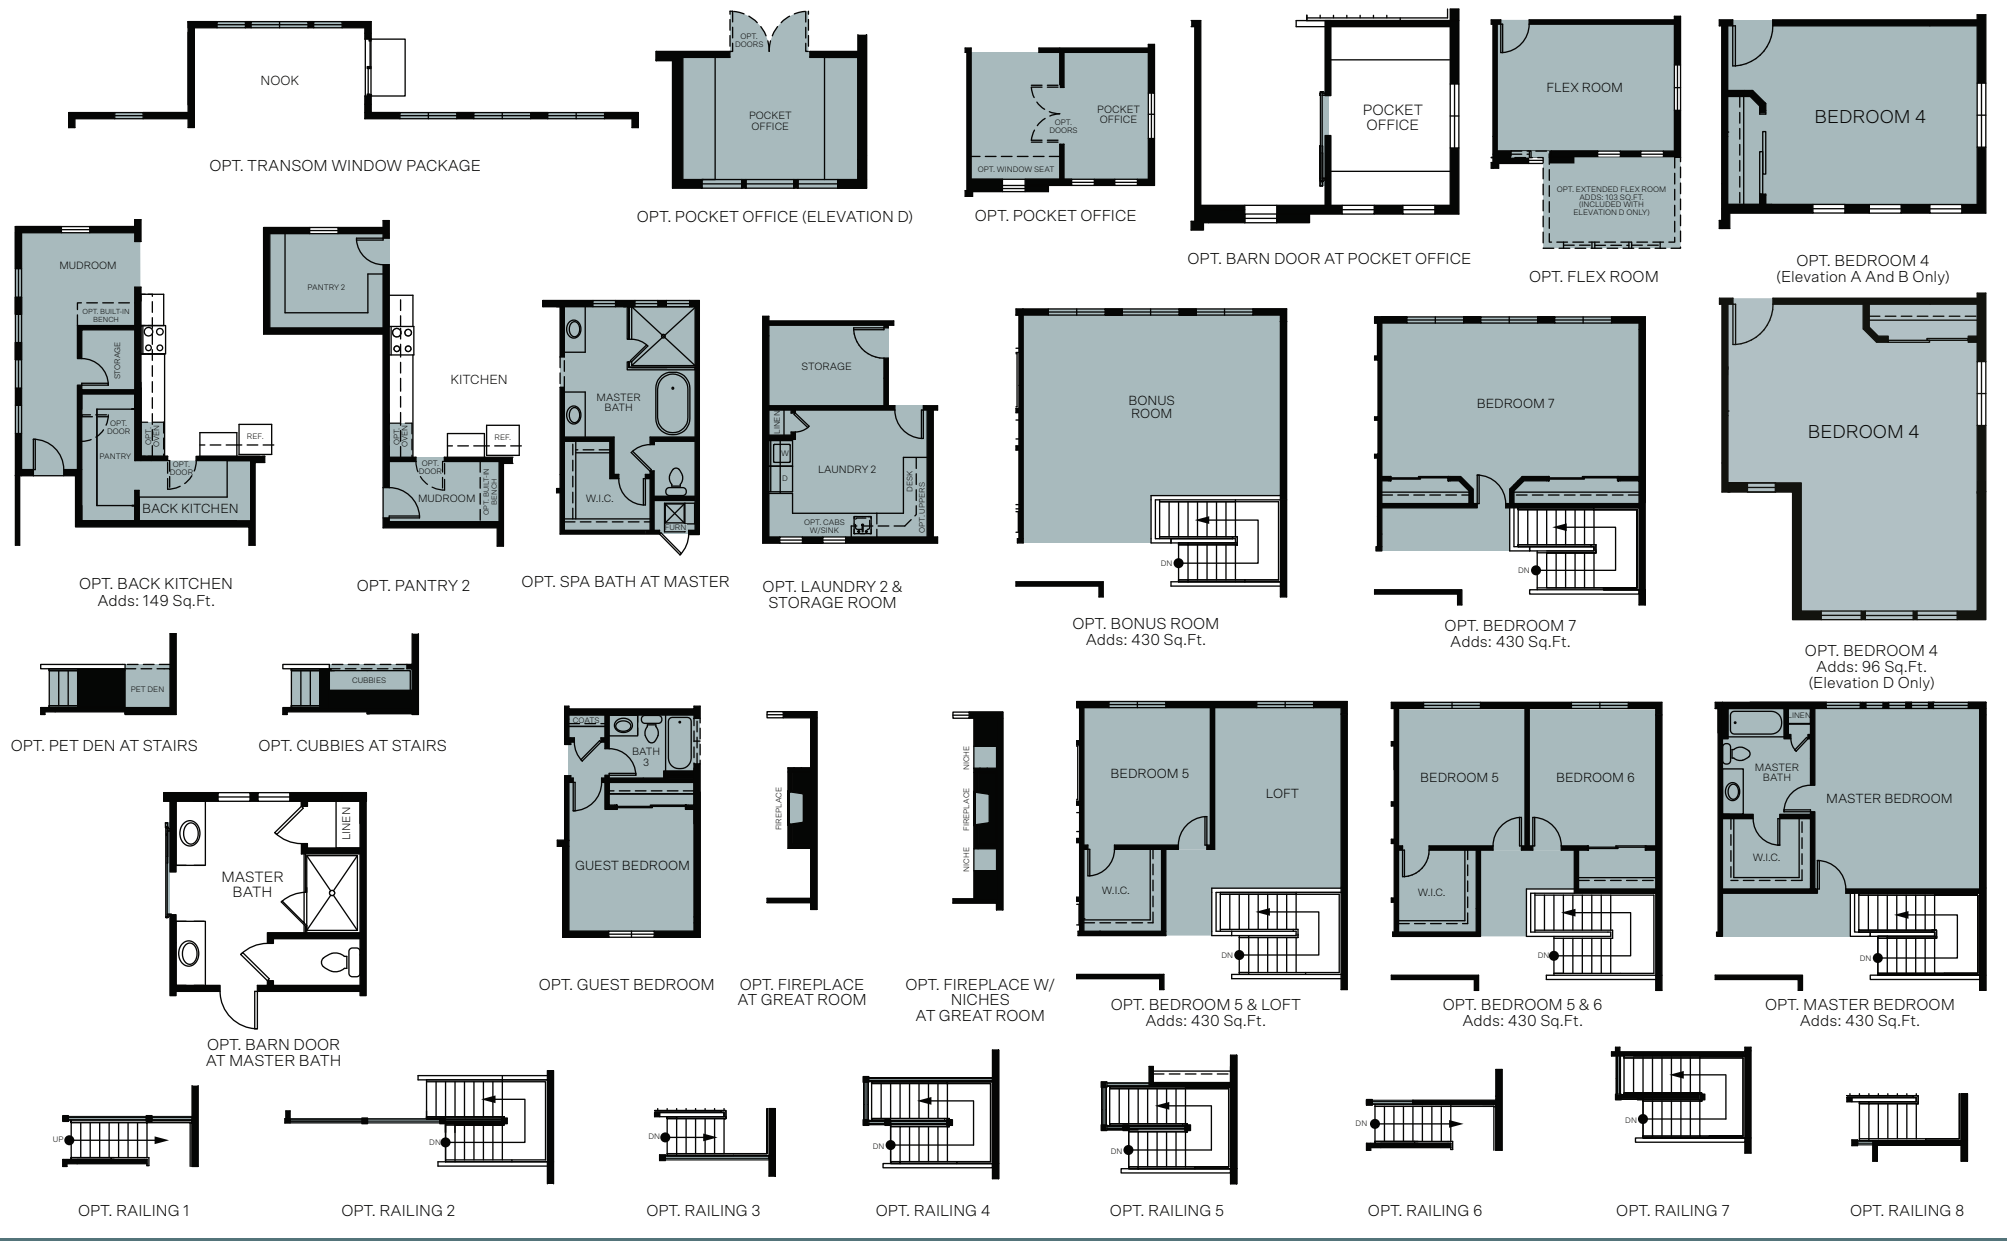

WoodsideHomes.com

Let's get you home.

Parkview

At Shoreline

REDWOOD

Traditional (A)

Farmhouse (B)

Prairie (D)

TWO-STORY 2,886 SQ. FT.

FIRST FLOOR
1,576 Sq.Ft.

SECOND FLOOR
1,310 Sq.Ft.

Woodside Homes reserves the right to change floor plans, features, elevations, prices, materials and specifications without notice. All square footages and measurements are approximate. Please see Sales Professional for full details. 08/2023