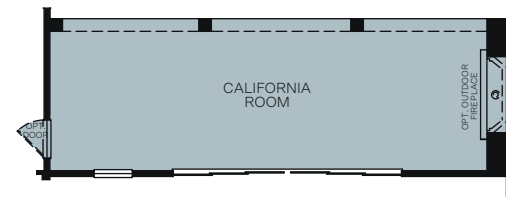

TWO STORY 4,002 SQ. FT.

FIRST FLOOR

SECOND FLOOR

OPTIONS

OPT. CALIFORNIA ROOM

OPT. GATE HOUSE

OPT. BEDROOM 5 SUITE AT BONUS ROOM

OPT. BEDROOM 6 BATH 5 AT DEN