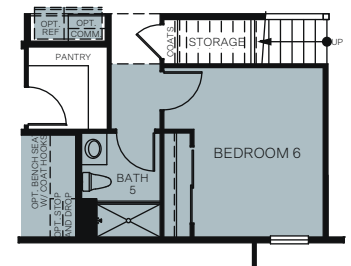

TWO STORY 4,002 SQ. FT.

FIRST FLOOR

SECOND FLOOR

OPTIONS

OPT. CALIFORNIA ROOM

OPT. GATE HOUSE

OPT. BEDROOM 5 SUITE AT BONUS ROOM

OPT. BEDROOM 6 BATH 5 AT DEN