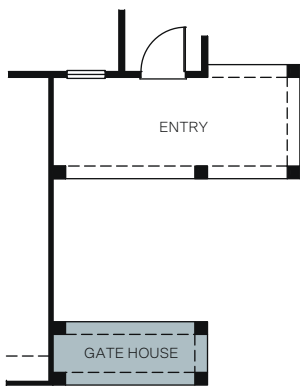

TWO STORY 4,002 SQ. FT.

FIRST FLOOR

SECOND FLOOR

OPTIONS

OPT. CALIFORNIA ROOM

OPT. GATE HOUSE

OPT. BEDROOM 5 SUITE AT BONUS ROOM

OPT. BEDROOM 6 BATH 5 AT DEN