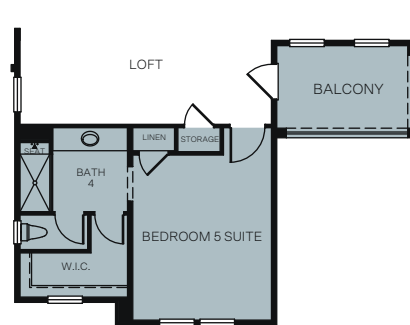

TWO STORY 4,002 SQ. FT.

FIRST FLOOR

SECOND FLOOR

OPTIONS

OPT. CALIFORNIA ROOM

OPT. GATE HOUSE

OPT. BEDROOM 5 SUITE AT BONUS ROOM

OPT. BEDROOM 6 BATH 5 AT DEN