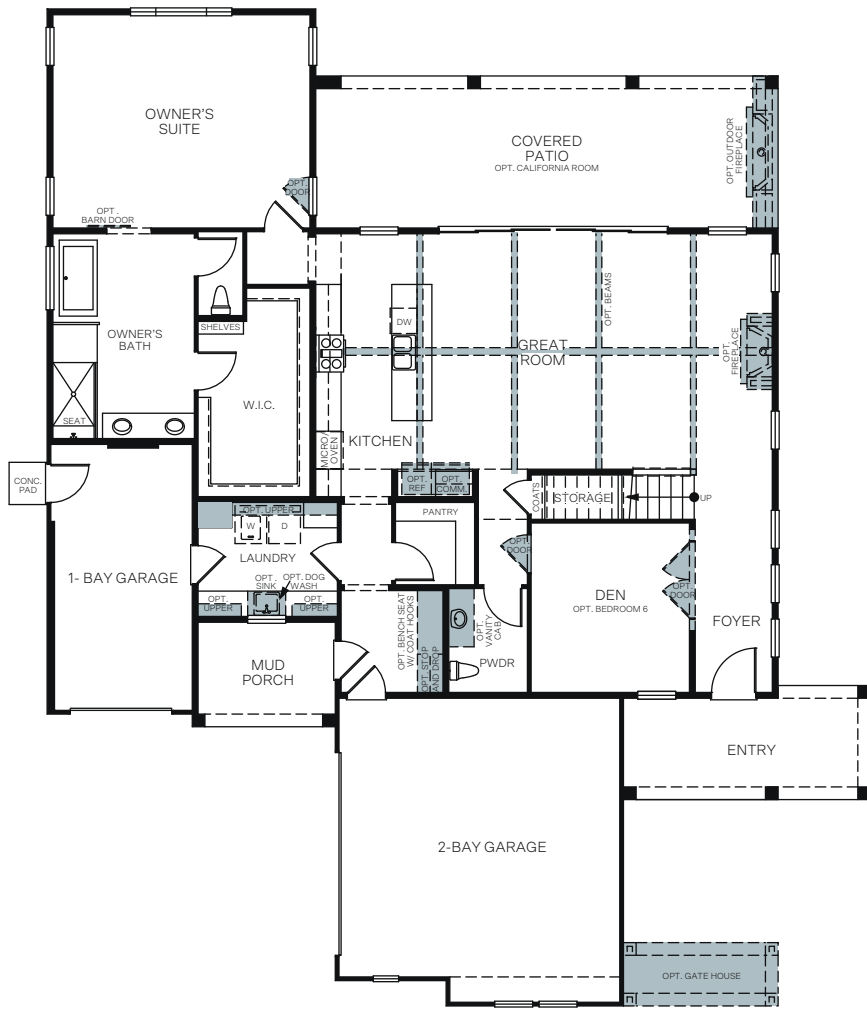

WoodsideHomes.com

Let's get you home.

Ivy Gate Series

At Farmstead

THE SUN PORCH W/ BONUS 6531

A - Traditional Farmhouse

B - Modern Farmhouse

C - Artisan Farmhouse

TWO STORY 4,002 SQ. FT.

FIRST FLOOR

SECOND FLOOR

OPTIONS

OPT. CALIFORNIA ROOM

OPT. GATE HOUSE

OPT. BEDROOM 5 SUITE AT BONUS ROOM

OPT. BEDROOM 6 BATH 5 AT DEN