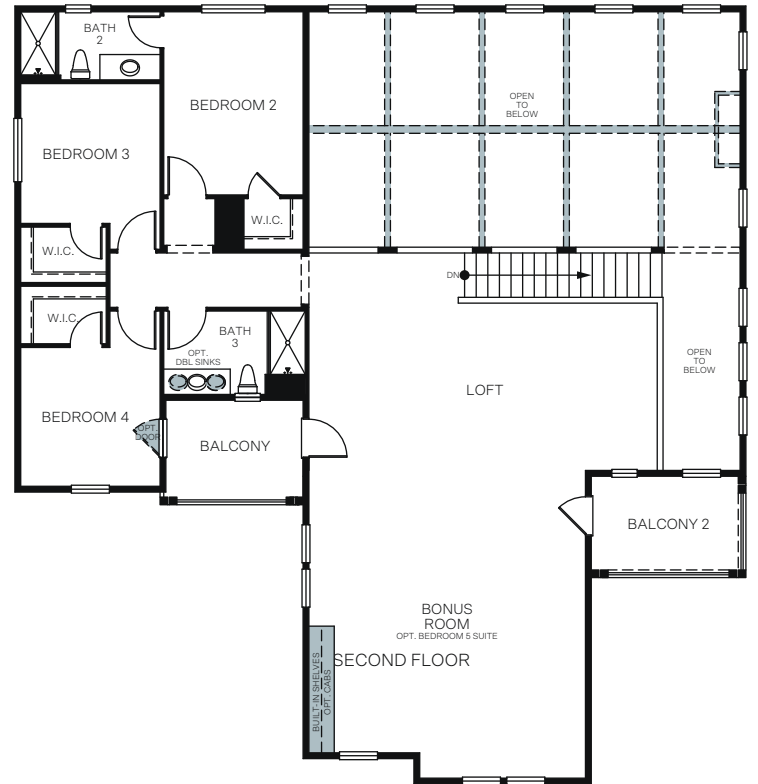

WoodsideHomes.com

Let's get you home.

Ivy Gate Series

At Farmstead

THE SUN PORCH W/ BONUS 6531

A - Traditional Farmhouse

B - Modern Farmhouse

C - Artisan Farmhouse

TWO STORY 4,002 SQ. FT.

FIRST FLOOR

SECOND FLOOR

OPTIONS

OPT. CALIFORNIA ROOM

OPT. GATE HOUSE

OPT. BEDROOM 5 SUITE AT BONUS ROOM

OPT. BEDROOM 6 BATH 5 AT DEN