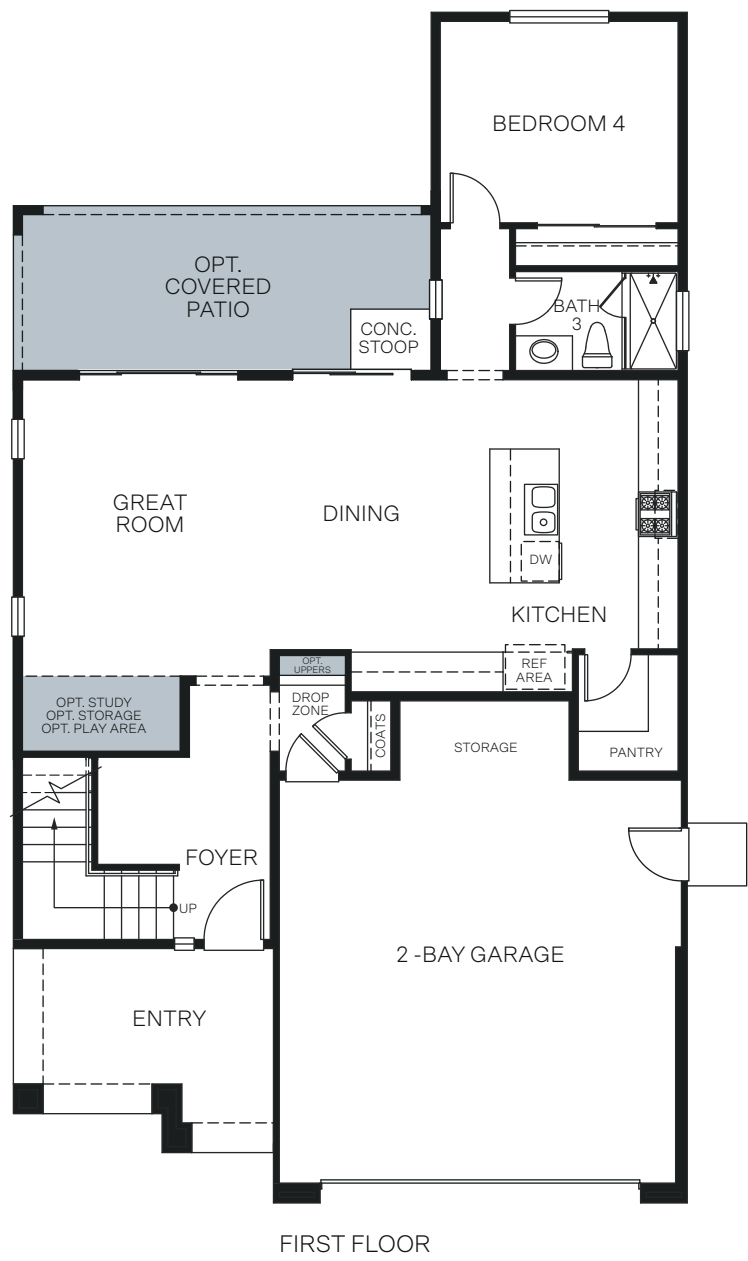

# Somerset Crossing

OXFORD 3442

TWO-STORY 2,282 SQ. FT.

OPTIONS

OPT. COVERED PATIO

OPT. BEDROOM 5 ILO LOFT