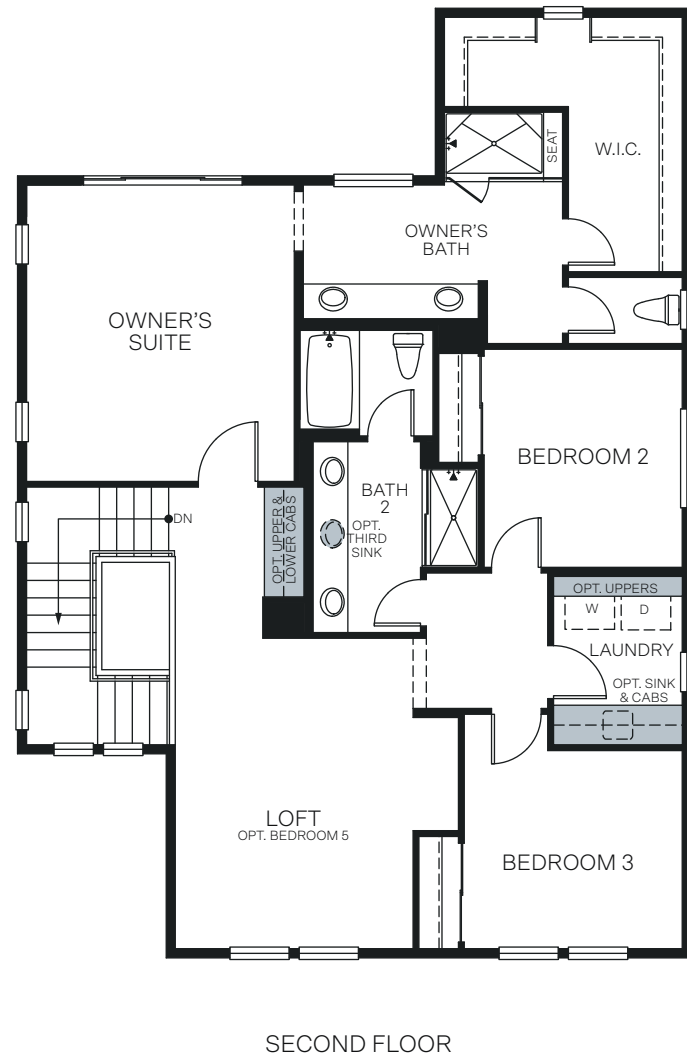

# Somerset Crossing

OXFORD 3442

TWO-STORY 2,282 SQ. FT.

OPTIONS

OPT. COVERED PATIO

OPT. BEDROOM 5 ILO LOFT