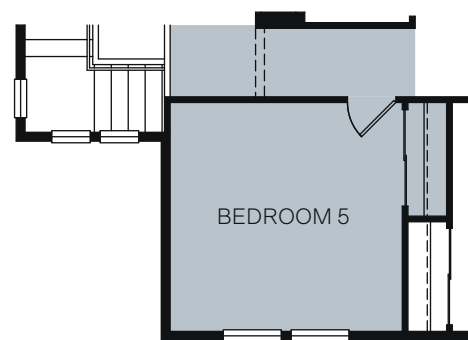

# Somerset Crossing

OXFORD 3442

TWO-STORY 2,282 SQ. FT.

OPTIONS

OPT. COVERED PATIO

OPT. BEDROOM 5 ILO LOFT