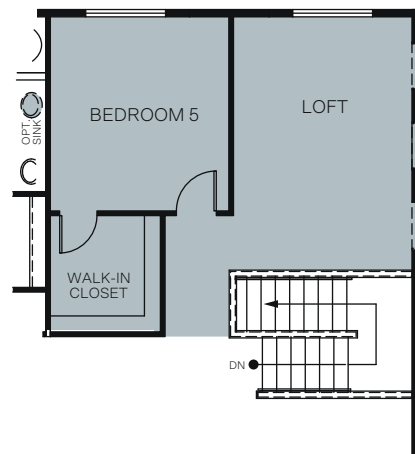

WoodsideHomes.com

Let's get you home.

The Views

At Lakeshore

WATERFORD

TWO-STORY 2,950 SQ. FT.

FIRST FLOOR
1,641 Sq. Ft.

SECOND FLOOR
1,309 Sq. Ft.

OPT. GUEST BEDROOM

OPT. BONUS ROOM
Adds: 425 Sq. Ft.

OPT. BEDROOM 5 & LOFT

OPT. BEDROOM 5 AND BEDROOM 6
Adds: 425 Sq. Ft.

OPT. BEDROOM 4
(Elevation A and B Only)

OPT. BEDROOM 4
Adds: 96 Sq. Ft.
(Elevation D Only)