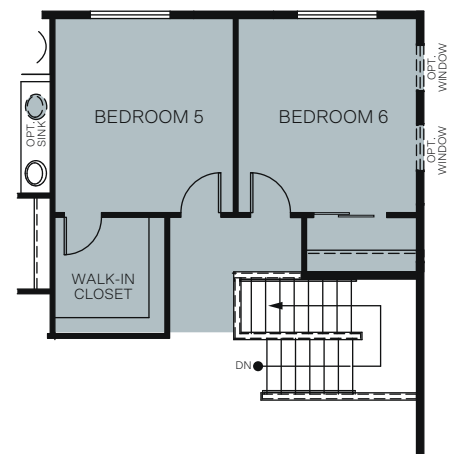

WoodsideHomes.com

Let's get you home.

The Views

At Lakeshore

WATERFORD

TWO-STORY 2,950 SQ. FT.

FIRST FLOOR
1,641 Sq. Ft.

SECOND FLOOR
1,309 Sq. Ft.

OPT. GUEST BEDROOM

OPT. BONUS ROOM
Adds: 425 Sq. Ft.

OPT. BEDROOM 5 & LOFT

OPT. BEDROOM 5 AND BEDROOM 6
Adds: 425 Sq. Ft.

OPT. BEDROOM 4
(Elevation A and B Only)

OPT. BEDROOM 4
Adds: 96 Sq. Ft.
(Elevation D Only)