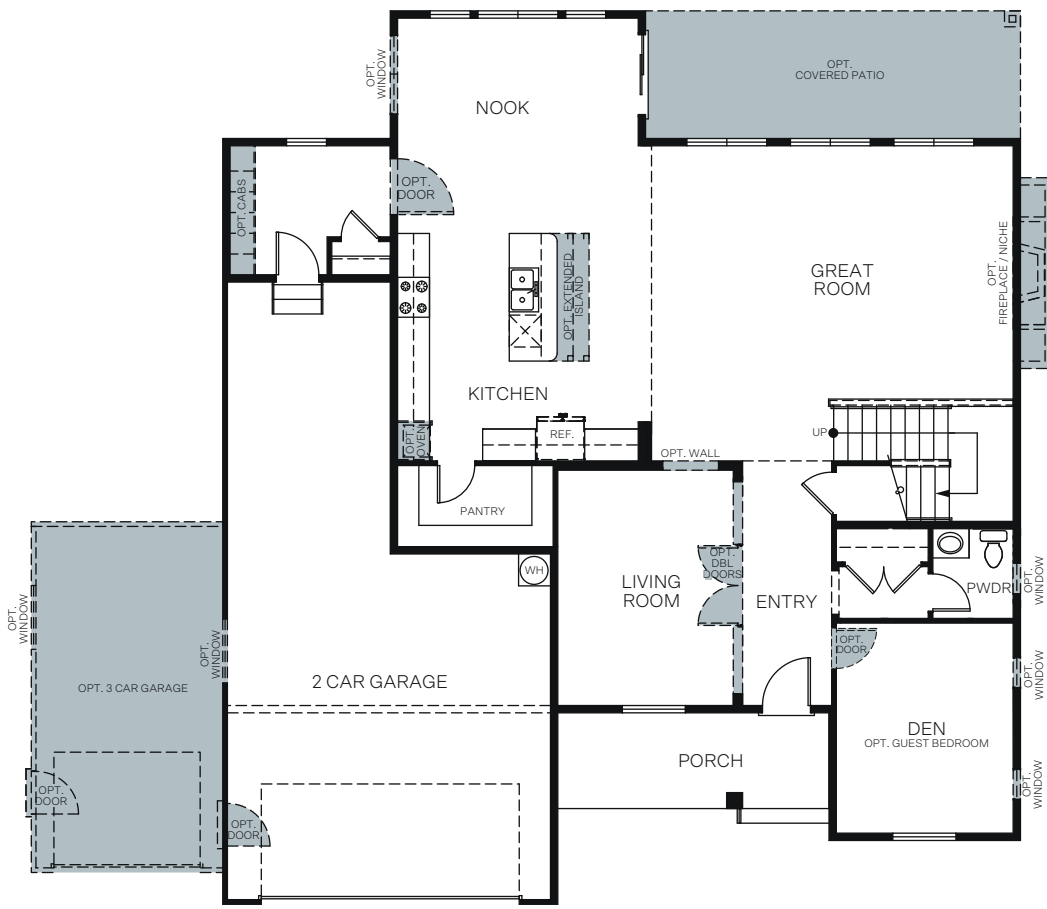

WoodsideHomes.com

Let's get you home.

The Views

At Lakeshore

WATERFORD

TWO-STORY 2,950 SQ. FT.

FIRST FLOOR
1,641 Sq. Ft.

SECOND FLOOR
1,309 Sq. Ft.

OPT. GUEST BEDROOM

OPT. BONUS ROOM
Adds: 425 Sq. Ft.

OPT. BEDROOM 5 & LOFT

OPT. BEDROOM 5 AND BEDROOM 6
Adds: 425 Sq. Ft.

OPT. BEDROOM 4
(Elevation A and B Only)

OPT. BEDROOM 4
Adds: 96 Sq. Ft.
(Elevation D Only)