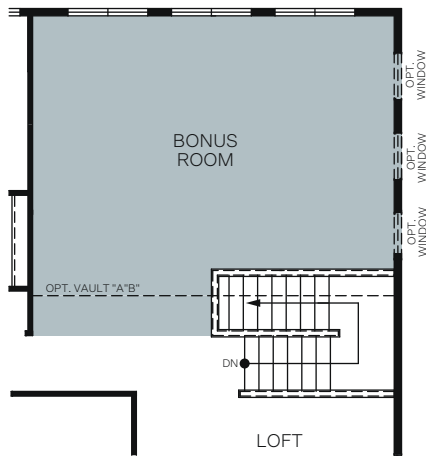

WoodsideHomes.com

Let's get you home.

The Views

At Lakeshore

WATERFORD

TWO-STORY 2,950 SQ. FT.

FIRST FLOOR
1,641 Sq. Ft.

SECOND FLOOR
1,309 Sq. Ft.

OPT. GUEST BEDROOM

OPT. BONUS ROOM
Adds: 425 Sq. Ft.

OPT. BEDROOM 5 & LOFT

OPT. BEDROOM 5 AND BEDROOM 6
Adds: 425 Sq. Ft.

OPT. BEDROOM 4
(Elevation A and B Only)

OPT. BEDROOM 4
Adds: 96 Sq. Ft.
(Elevation D Only)