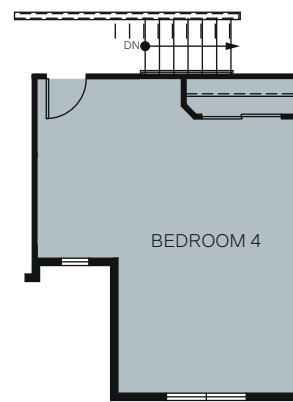

WoodsideHomes.com

Let's get you home.

The Views

At Lakeshore

WATERFORD

TWO-STORY 2,950 SQ. FT.

FIRST FLOOR
1,641 Sq. Ft.

SECOND FLOOR
1,309 Sq. Ft.

OPT. GUEST BEDROOM

OPT. BONUS ROOM
Adds: 425 Sq. Ft.

OPT. BEDROOM 5 & LOFT

OPT. BEDROOM 5 AND BEDROOM 6
Adds: 425 Sq. Ft.

OPT. BEDROOM 4
(Elevation A and B Only)

OPT. BEDROOM 4
Adds: 96 Sq. Ft.
(Elevation D Only)