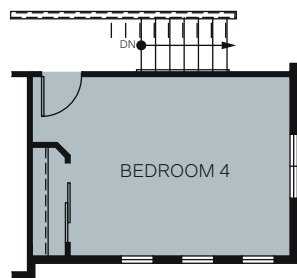

WoodsideHomes.com

Let's get you home.

The Views

At Lakeshore

WATERFORD

TWO-STORY 2,950 SQ. FT.

FIRST FLOOR
1,641 Sq. Ft.

SECOND FLOOR
1,309 Sq. Ft.

OPT. GUEST BEDROOM

OPT. BONUS ROOM
Adds: 425 Sq. Ft.

OPT. BEDROOM 5 & LOFT

OPT. BEDROOM 5 AND BEDROOM 6
Adds: 425 Sq. Ft.

OPT. BEDROOM 4
(Elevation A and B Only)

OPT. BEDROOM 4
Adds: 96 Sq. Ft.
(Elevation D Only)