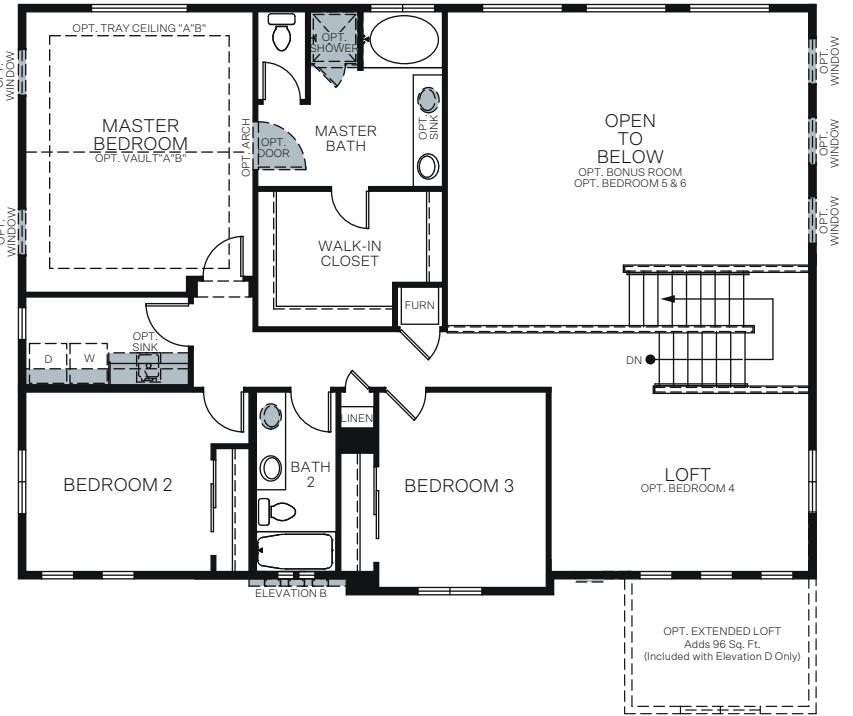

WoodsideHomes.com

Let's get you home.

The Views

At Lakeshore

WATERFORD

TWO-STORY 2,950 SQ. FT.

FIRST FLOOR
1,641 Sq. Ft.

SECOND FLOOR
1,309 Sq. Ft.

OPT. GUEST BEDROOM

OPT. BONUS ROOM
Adds: 425 Sq. Ft.

OPT. BEDROOM 5 & LOFT

OPT. BEDROOM 5 AND BEDROOM 6
Adds: 425 Sq. Ft.

OPT. BEDROOM 4
(Elevation A and B Only)

OPT. BEDROOM 4
Adds: 96 Sq. Ft.
(Elevation D Only)