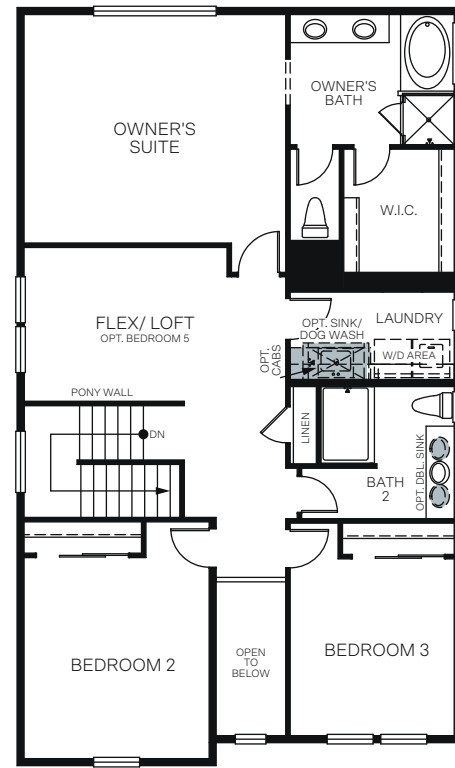

TWO STORY 2,845 - 3,036 SQ. FT.

FIRST FLOOR

SECOND FLOOR

OPT. EXTENDED COVERED PATIO

OPT. CALIFORNIA ROOM

OPT. BEDROOM 5 ILO LOFT

OPT. HOBBY ILO TANDEM GARAGE
+191 Sq. Ft.

OPT. MULTI GEN ILO TANDEM
+191 Sq. Ft.

OPT. WALK-IN SHOWER
AT OWNER'S BATH

OPT. BUTLER'S PANTRY
ILO SUPER PANTRY

OPT. BACK KITCHEN
ILO SUPER PANTRY