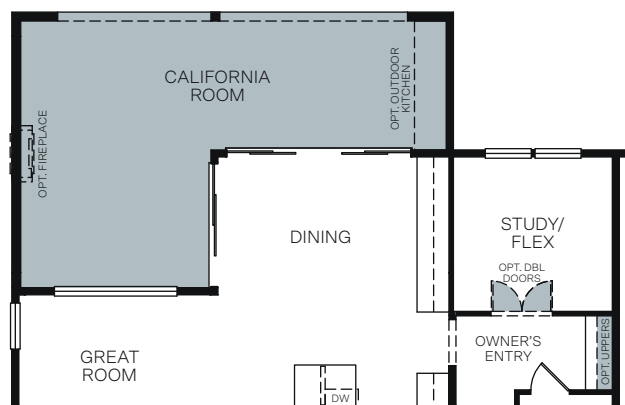

TWO STORY 2,845 - 3,036 SQ. FT.

FIRST FLOOR

SECOND FLOOR

OPT. EXTENDED COVERED PATIO

OPT. CALIFORNIA ROOM

OPT. BEDROOM 5 ILO LOFT

OPT. HOBBY ILO TANDEM GARAGE
+191 Sq. Ft.

OPT. MULTI GEN ILO TANDEM
+191 Sq. Ft.

OPT. WALK-IN SHOWER
AT OWNER'S BATH

OPT. BUTLER'S PANTRY
ILO SUPER PANTRY

OPT. BACK KITCHEN
ILO SUPER PANTRY