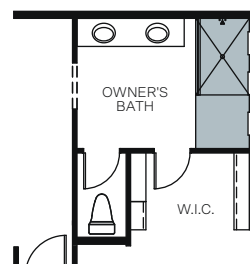

TWO STORY 2,845 - 3,036 SQ. FT.

FIRST FLOOR

SECOND FLOOR

OPT. EXTENDED COVERED PATIO

OPT. CALIFORNIA ROOM

OPT. BEDROOM 5 ILO LOFT

OPT. HOBBY ILO TANDEM GARAGE
+191 Sq. Ft.

OPT. MULTI GEN ILO TANDEM
+191 Sq. Ft.

OPT. WALK-IN SHOWER
AT OWNER'S BATH

OPT. BUTLER'S PANTRY
ILO SUPER PANTRY

OPT. BACK KITCHEN
ILO SUPER PANTRY