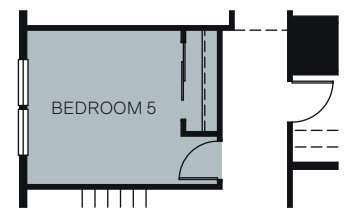

TWO STORY 2,845 - 3,036 SQ. FT.

FIRST FLOOR

SECOND FLOOR

OPT. EXTENDED COVERED PATIO

OPT. CALIFORNIA ROOM

OPT. BEDROOM 5 ILO LOFT

OPT. HOBBY ILO TANDEM GARAGE
+191 Sq. Ft.

OPT. MULTI GEN ILO TANDEM
+191 Sq. Ft.