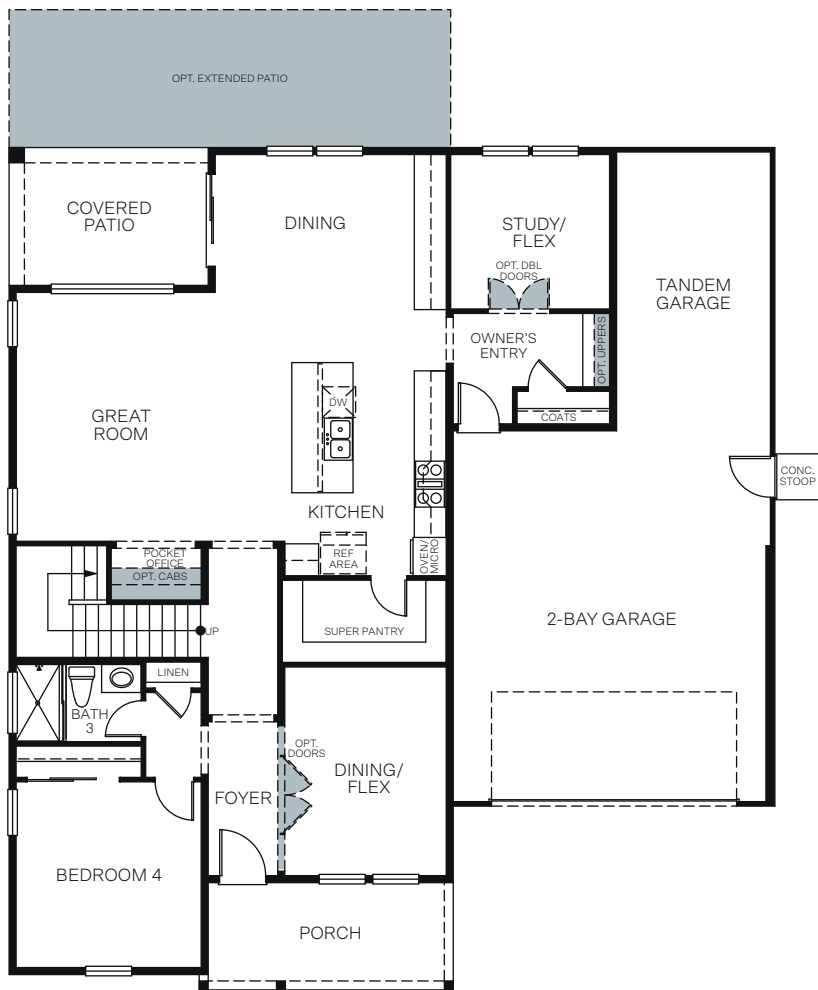

WoodsideHomes.com

Let's get you home.

The West Gardens

At Ella Gardens

THE BELLFLOWER 5046

A - Cottage

B - Craftsman

C - Farmhouse

TWO STORY 2,845 - 3,036 SQ. FT.

FIRST FLOOR

SECOND FLOOR

OPT. EXTENDED COVERED PATIO

OPT. CALIFORNIA ROOM

OPT. BEDROOM 5 ILO LOFT

OPT. HOBBY ILO TANDEM GARAGE
+191 Sq. Ft.

OPT. MULTI GEN ILO TANDEM
+191 Sq. Ft.

OPT. WALK-IN SHOWER
AT OWNER'S BATH

OPT. BUTLER'S PANTRY
ILO SUPER PANTRY

OPT. BACK KITCHEN
ILO SUPER PANTRY