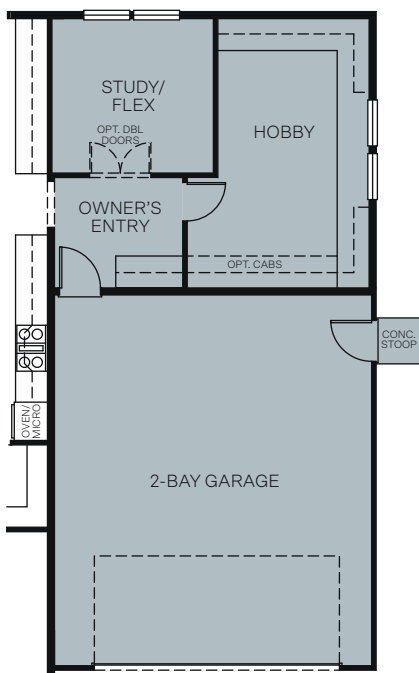

TWO STORY 2,845 - 3,036 SQ. FT.

FIRST FLOOR

SECOND FLOOR

OPT. EXTENDED COVERED PATIO

OPT. CALIFORNIA ROOM

OPT. BEDROOM 5 ILO LOFT

OPT. HOBBY ILO TANDEM GARAGE
+191 Sq. Ft.

OPT. MULTI GEN ILO TANDEM
+191 Sq. Ft.

OPT. WALK-IN SHOWER
AT OWNER'S BATH

OPT. BUTLER'S PANTRY
ILO SUPER PANTRY

OPT. BACK KITCHEN
ILO SUPER PANTRY