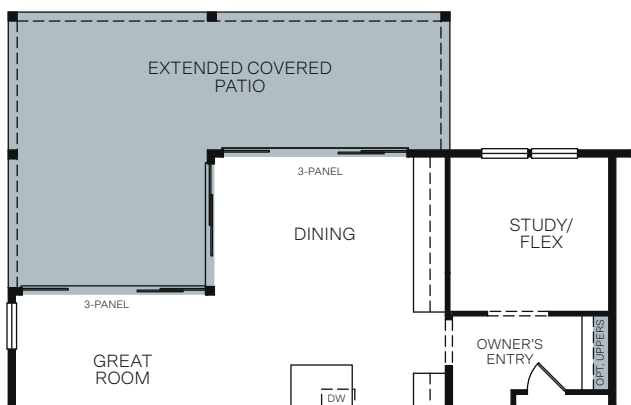

TWO STORY 2,845 - 3,036 SQ. FT.

FIRST FLOOR

SECOND FLOOR

OPT. EXTENDED COVERED PATIO

OPT. CALIFORNIA ROOM

OPT. BEDROOM 5 ILO LOFT

OPT. HOBBY ILO TANDEM GARAGE
+191 Sq. Ft.

OPT. MULTI GEN ILO TANDEM
+191 Sq. Ft.

OPT. WALK-IN SHOWER
AT OWNER'S BATH

OPT. BUTLER'S PANTRY
ILO SUPER PANTRY

OPT. BACK KITCHEN
ILO SUPER PANTRY