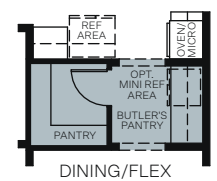

TWO STORY 2,845 - 3,036 SQ. FT.

FIRST FLOOR

SECOND FLOOR

OPT. EXTENDED COVERED PATIO

OPT. CALIFORNIA ROOM

OPT. BEDROOM 5 ILO LOFT

OPT. HOBBY ILO TANDEM GARAGE
+191 Sq. Ft.

OPT. MULTI GEN ILO TANDEM
+191 Sq. Ft.

OPT. WALK-IN SHOWER
AT OWNER'S BATH

OPT. BUTLER'S PANTRY
ILO SUPER PANTRY

OPT. BACK KITCHEN
ILO SUPER PANTRY