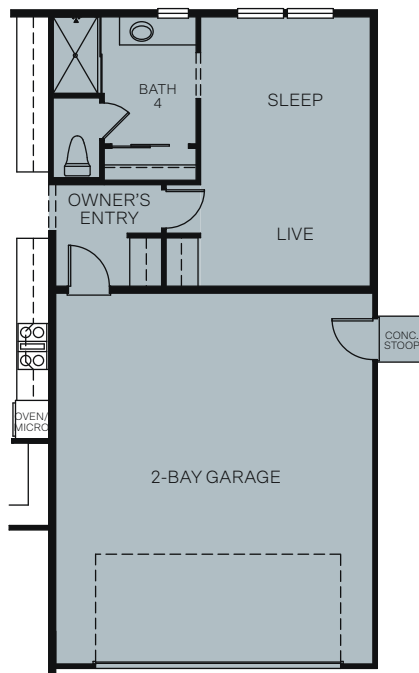

TWO STORY 2,845 - 3,036 SQ. FT.

FIRST FLOOR

SECOND FLOOR

OPT. EXTENDED COVERED PATIO

OPT. CALIFORNIA ROOM

OPT. BEDROOM 5 ILO LOFT

OPT. HOBBY ILO TANDEM GARAGE
+191 Sq. Ft.

OPT. MULTI GEN ILO TANDEM
+191 Sq. Ft.

OPT. WALK-IN SHOWER
AT OWNER'S BATH

OPT. BUTLER'S PANTRY
ILO SUPER PANTRY

OPT. BACK KITCHEN
ILO SUPER PANTRY