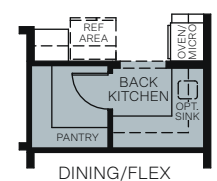

TWO STORY 2,845 - 3,036 SQ. FT.

FIRST FLOOR

SECOND FLOOR

OPT. EXTENDED COVERED PATIO

OPT. CALIFORNIA ROOM

OPT. BEDROOM 5 ILO LOFT

OPT. HOBBY ILO TANDEM GARAGE
+191 Sq. Ft.

OPT. MULTI GEN ILO TANDEM
+191 Sq. Ft.

OPT. WALK-IN SHOWER
AT OWNER'S BATH

OPT. BUTLER'S PANTRY
ILO SUPER PANTRY

OPT. BACK KITCHEN
ILO SUPER PANTRY