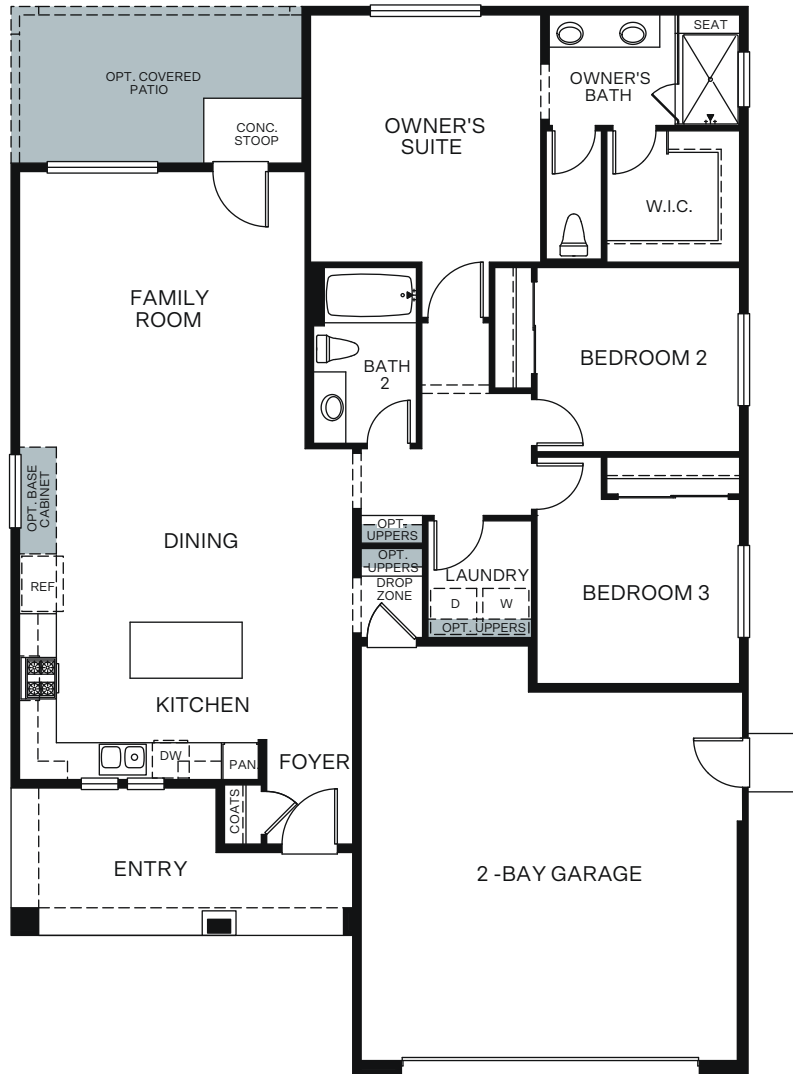

Somerset Crossing

BRISTOL 4013

SINGLE STORY 1,458 SQ. FT.

OPT. COVERED P PATIO

FLOOR PL AN