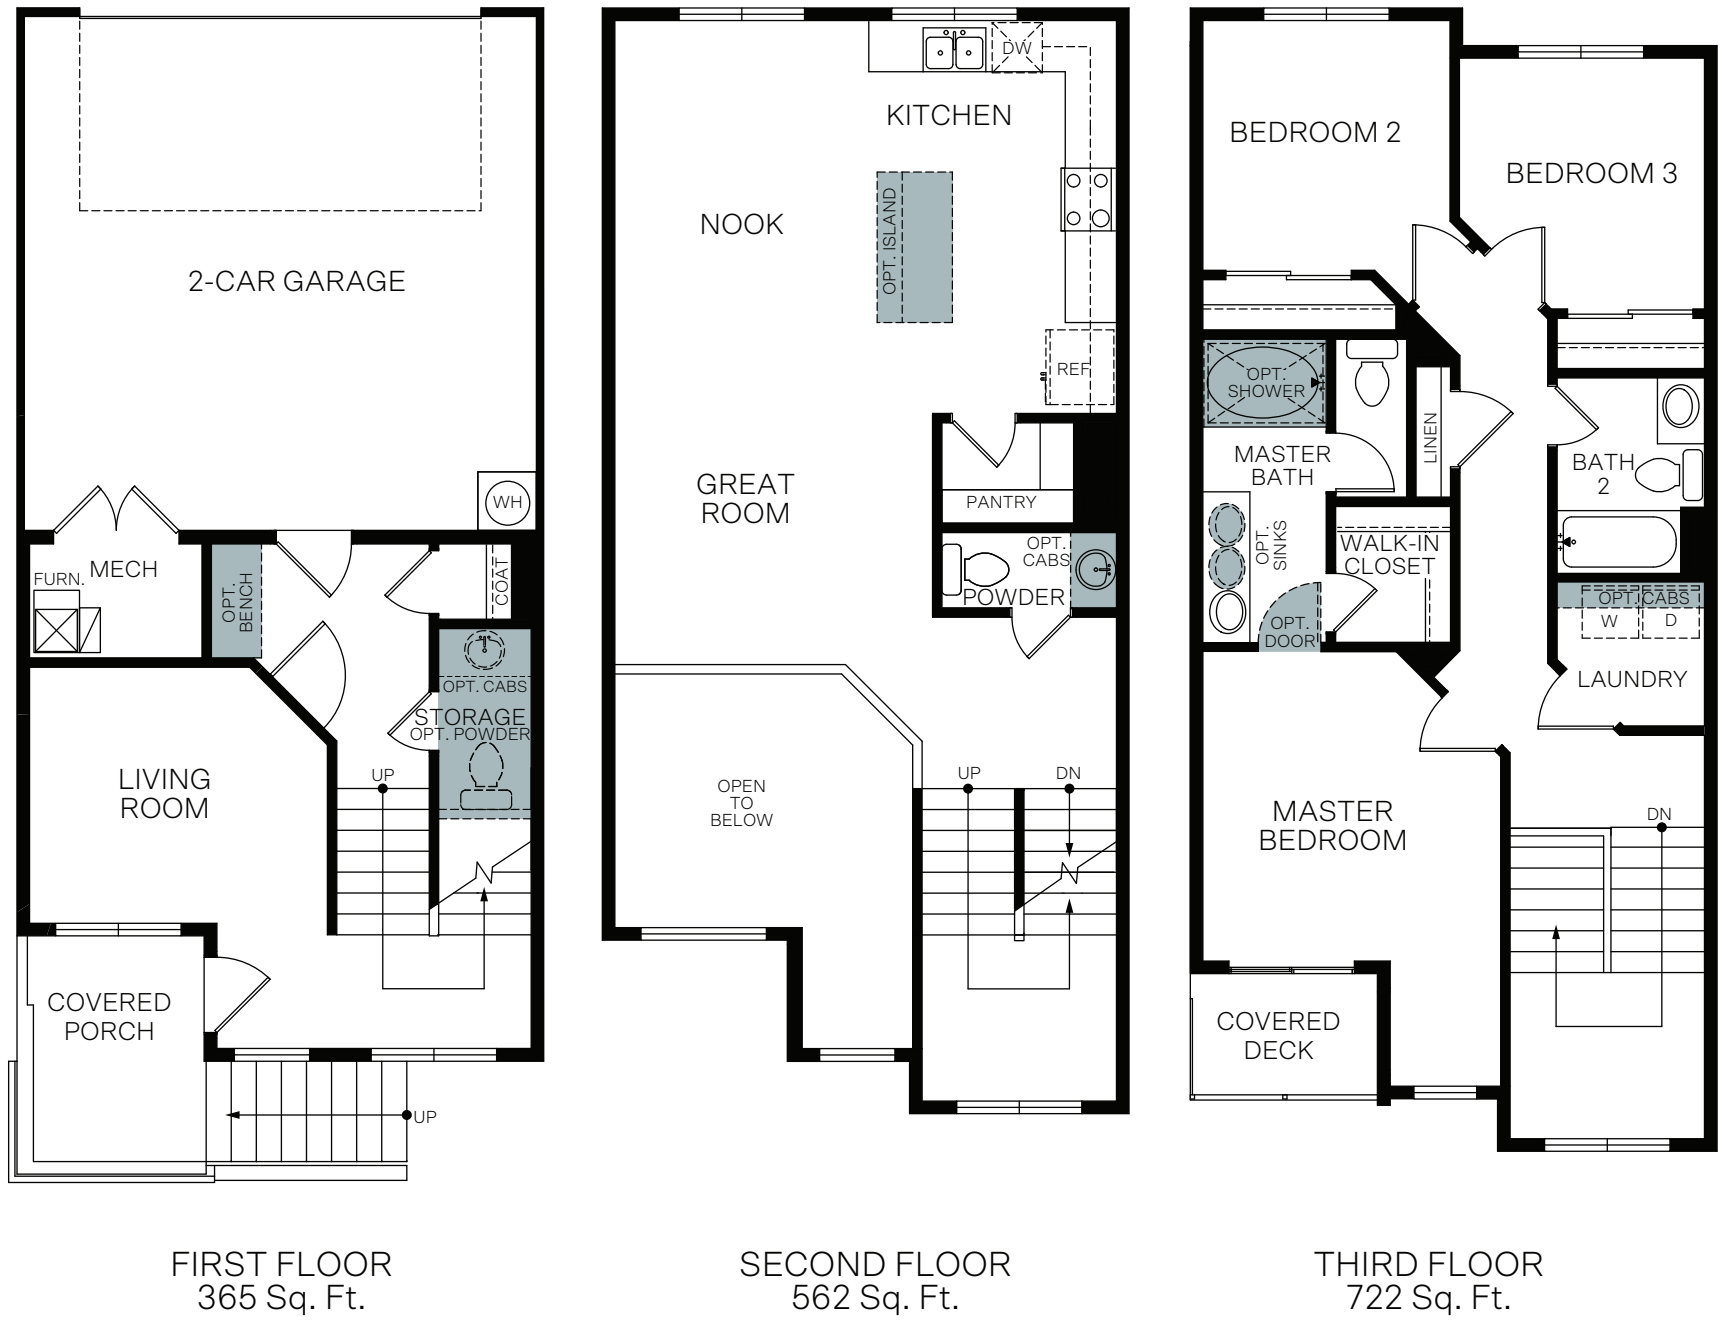

# Regency

## At Meadowbrook

BUCKINGHAM

THREE-STORY 1,649 SQ. FT.

FIRST FLOOR  
365 Sq. Ft.

SECOND FLOOR  
562 Sq. Ft.

THIRD FLOOR  
722 Sq. Ft.

FLOOR PLAN LAYOUT

5 PLEX