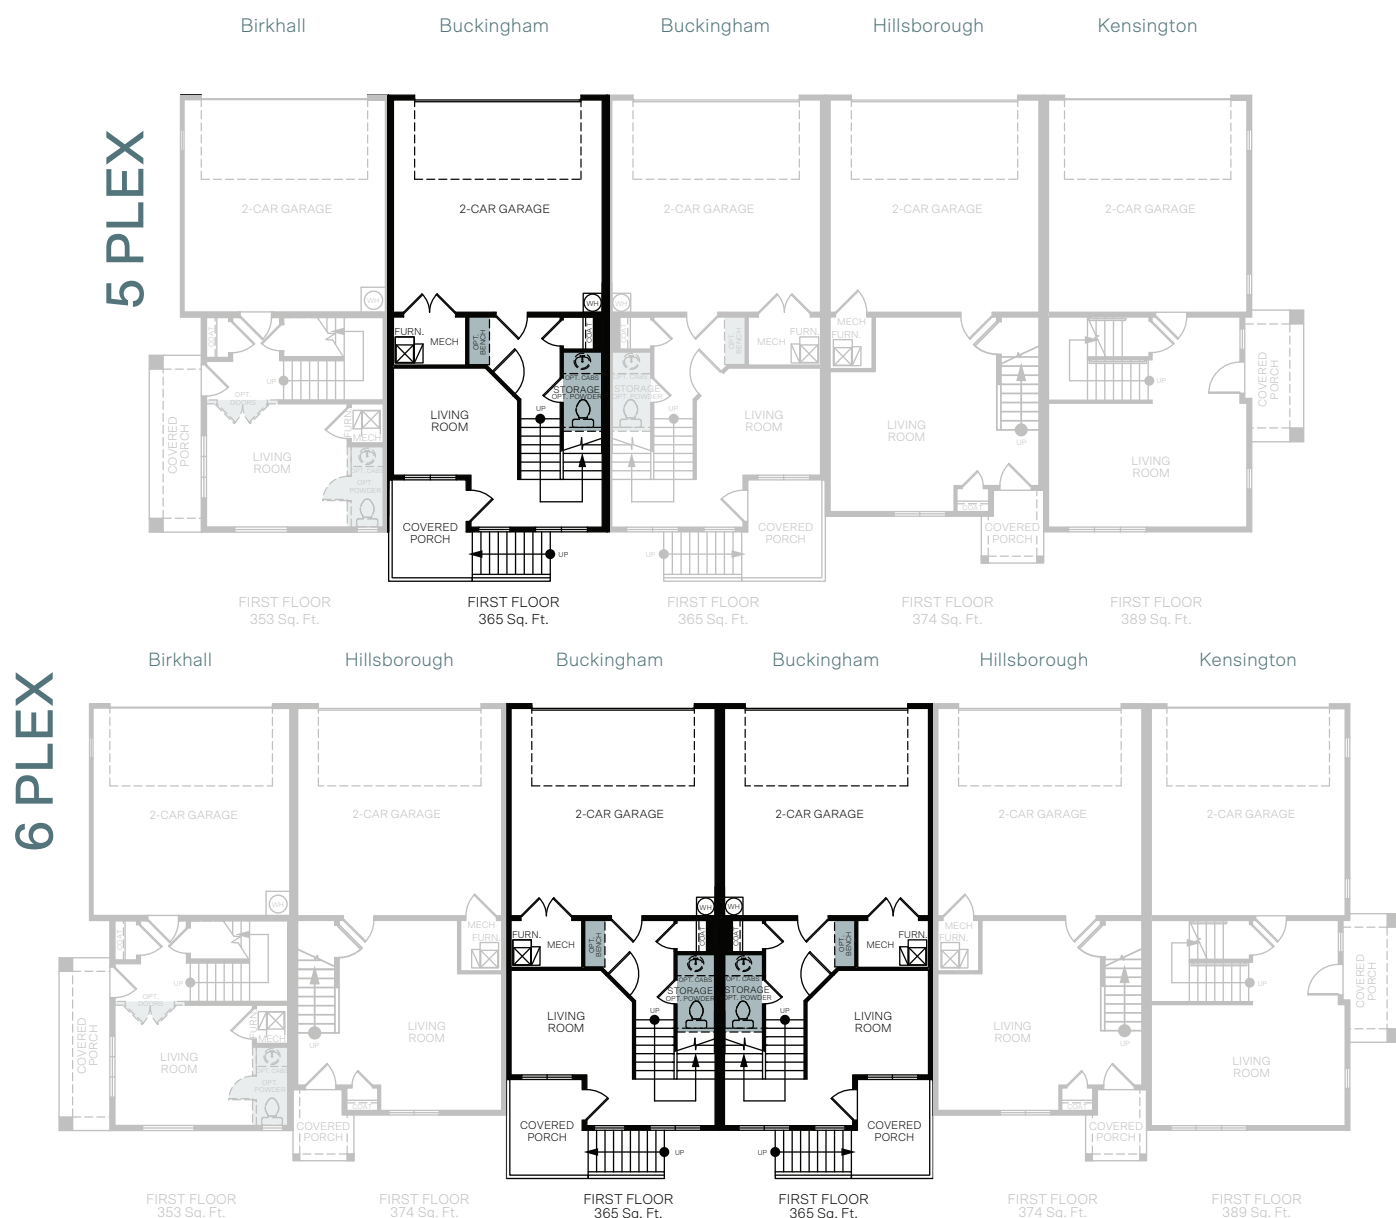

## At Meadowbrook

BUCKINGHAM

THREE-STORY 1,649 SQ. FT.

FIRST FLOOR  
365 Sq. Ft.

SECOND FLOOR  
562 Sq. Ft.

THIRD FLOOR  
722 Sq. Ft.

FLOOR PLAN LAYOUT

5 PLEX