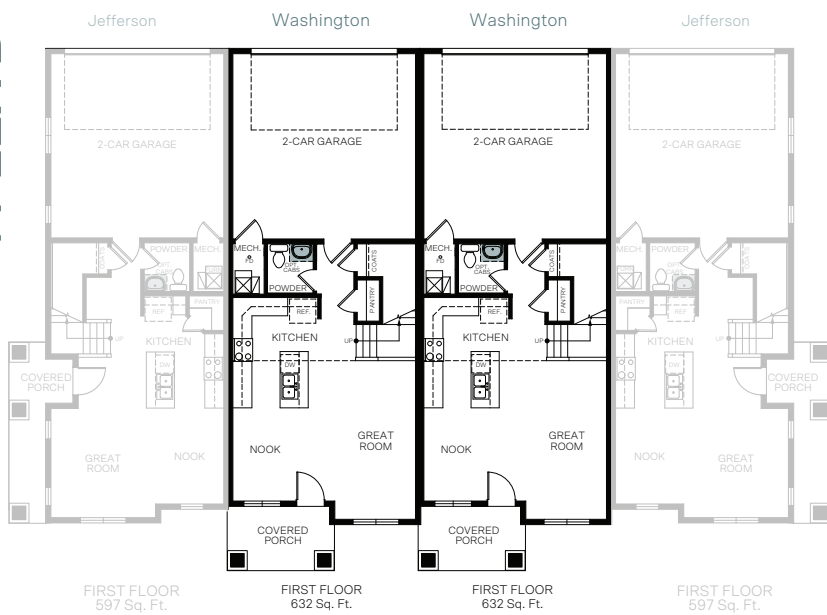

## At Meadowbrook

WASHINGTON

4 Plex C

5 Plex B

6 Plex B

THREE-STORY 2,109 SQ. FT.

FIRST FLOOR  
632 Sq. Ft.

SECOND FLOOR  
744 Sq. Ft.

THIRD FLOOR  
733 Sq. Ft.

FLOOR PLAN LAYOUT

4 PLEX B

5 PLEX B

4 PLEX C

6 PLEX B