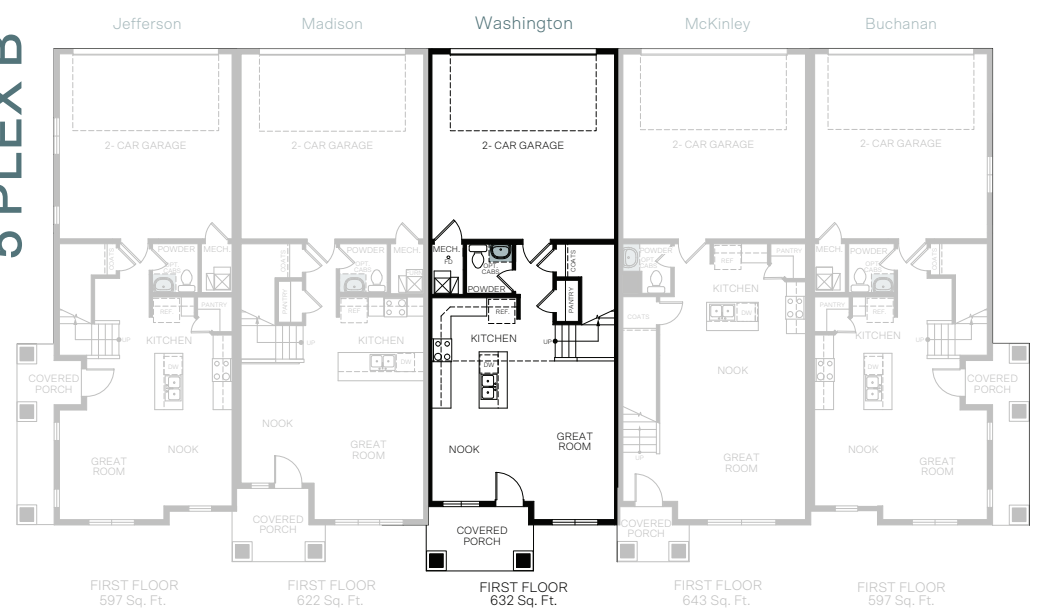

## At Meadowbrook

WASHINGTON

4 Plex C

5 Plex B

6 Plex B

THREE-STORY 2,109 SQ. FT.

FIRST FLOOR  
632 Sq. Ft.

SECOND FLOOR  
744 Sq. Ft.

THIRD FLOOR  
733 Sq. Ft.

FLOOR PLAN LAYOUT

4 PLEX B

5 PLEX B

4 PLEX C

6 PLEX B