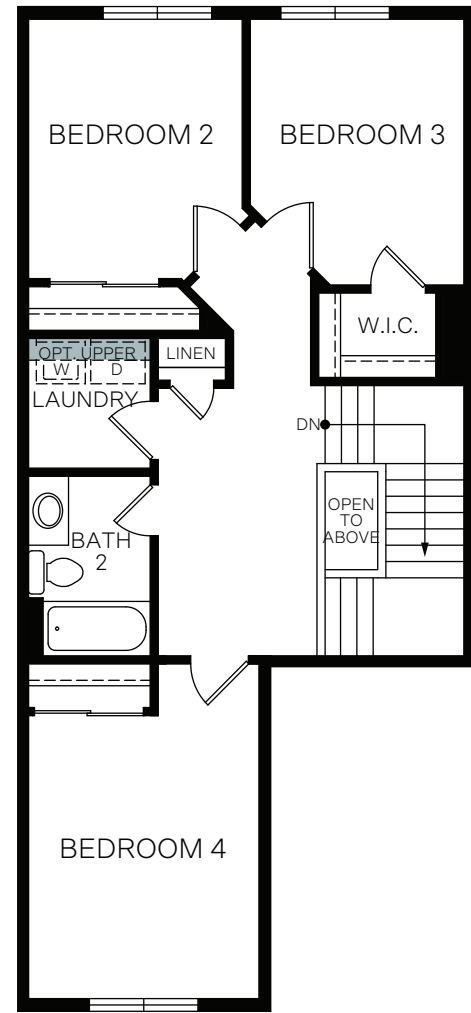

## At Meadowbrook

WASHINGTON

4 Plex C

5 Plex B

6 Plex B

THREE-STORY 2,109 SQ. FT.

FIRST FLOOR  
632 Sq. Ft.

SECOND FLOOR  
744 Sq. Ft.

THIRD FLOOR  
733 Sq. Ft.

FLOOR PLAN LAYOUT

4 PLEX B

5 PLEX B

4 PLEX C

6 PLEX B