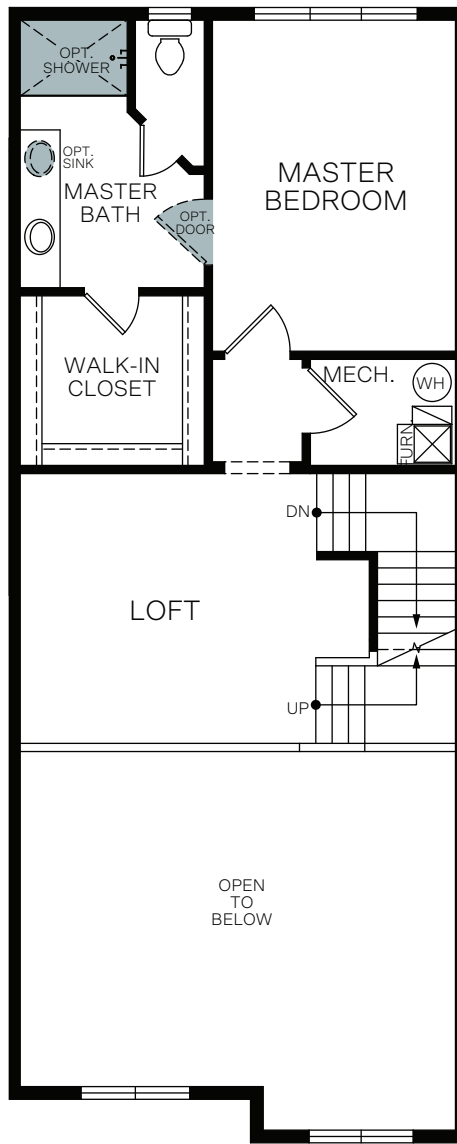

## At Meadowbrook

WASHINGTON

4 Plex C

5 Plex B

6 Plex B

THREE-STORY 2,109 SQ. FT.

FIRST FLOOR  
632 Sq. Ft.

SECOND FLOOR  
744 Sq. Ft.

THIRD FLOOR  
733 Sq. Ft.

FLOOR PLAN LAYOUT

4 PLEX B

5 PLEX B

4 PLEX C

6 PLEX B