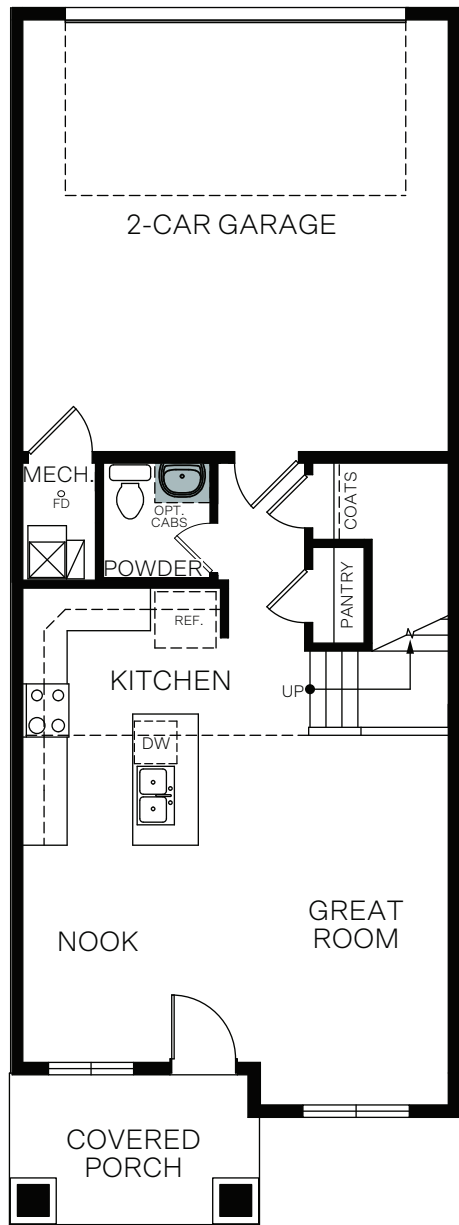

## At Meadowbrook

WASHINGTON

4 Plex C

5 Plex B

6 Plex B

THREE-STORY 2,109 SQ. FT.

FIRST FLOOR  
632 Sq. Ft.

SECOND FLOOR  
744 Sq. Ft.

THIRD FLOOR  
733 Sq. Ft.

FLOOR PLAN LAYOUT

4 PLEX B

5 PLEX B

4 PLEX C

6 PLEX B