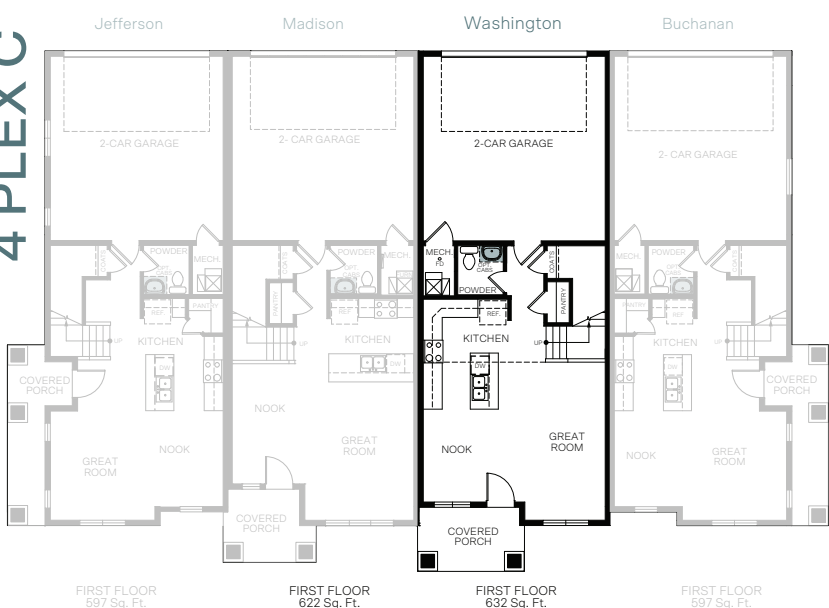

## At Meadowbrook

WASHINGTON

4 Plex C

5 Plex B

6 Plex B

THREE-STORY 2,109 SQ. FT.

FIRST FLOOR  
632 Sq. Ft.

SECOND FLOOR  
744 Sq. Ft.

THIRD FLOOR  
733 Sq. Ft.

FLOOR PLAN LAYOUT

4 PLEX B

5 PLEX B

4 PLEX C

6 PLEX B