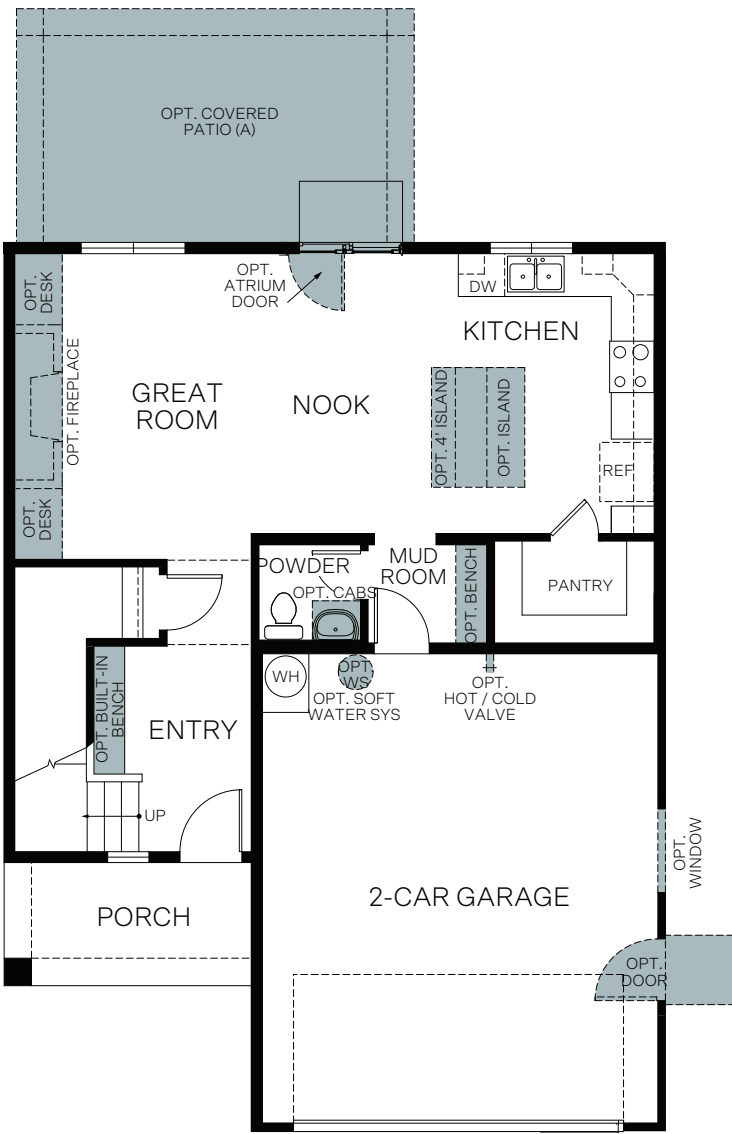

WoodsideHomes.com

Let's get you home.

Bayview At Shoreline

GAMBEL OAK

Traditional (A)

Farmhouse (B)

Craftsman (C)

Prairie (D)

TWO-STORY 1,680 SQ. FT.

FIRST FLOOR
762 Sq. Ft.

SECOND FLOOR
918 Sq. Ft.