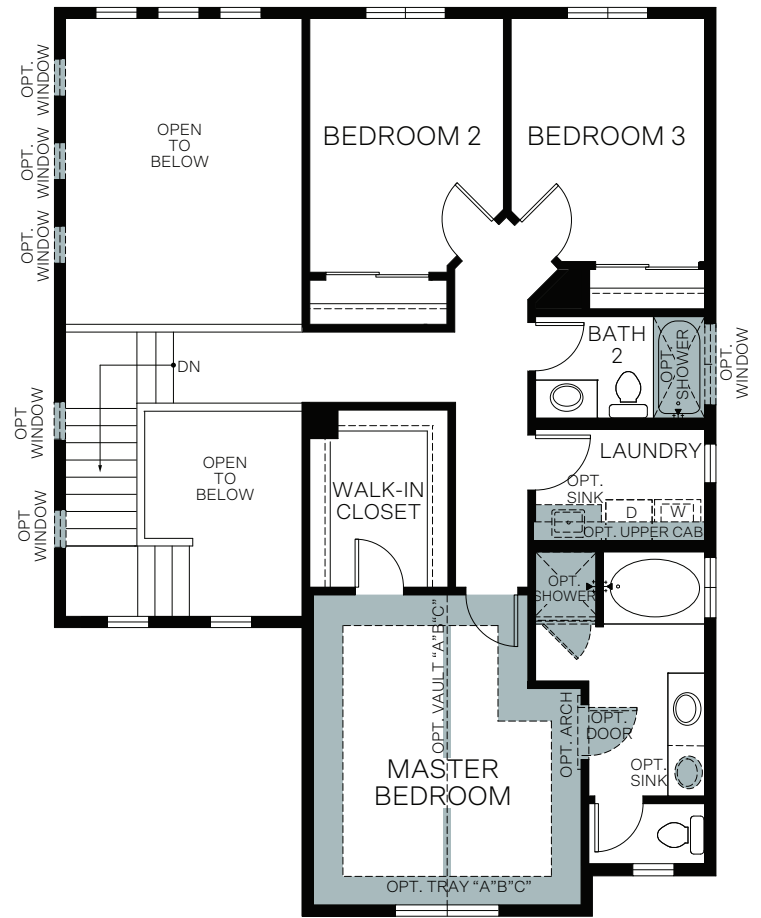

WoodsideHomes.com

Let's get you home.

Bayview At Shoreline

GAMBEL OAK

Traditional (A)

Farmhouse (B)

Craftsman (C)

Prairie (D)

TWO-STORY 1,680 SQ. FT.

FIRST FLOOR
762 Sq. Ft.

SECOND FLOOR
918 Sq. Ft.