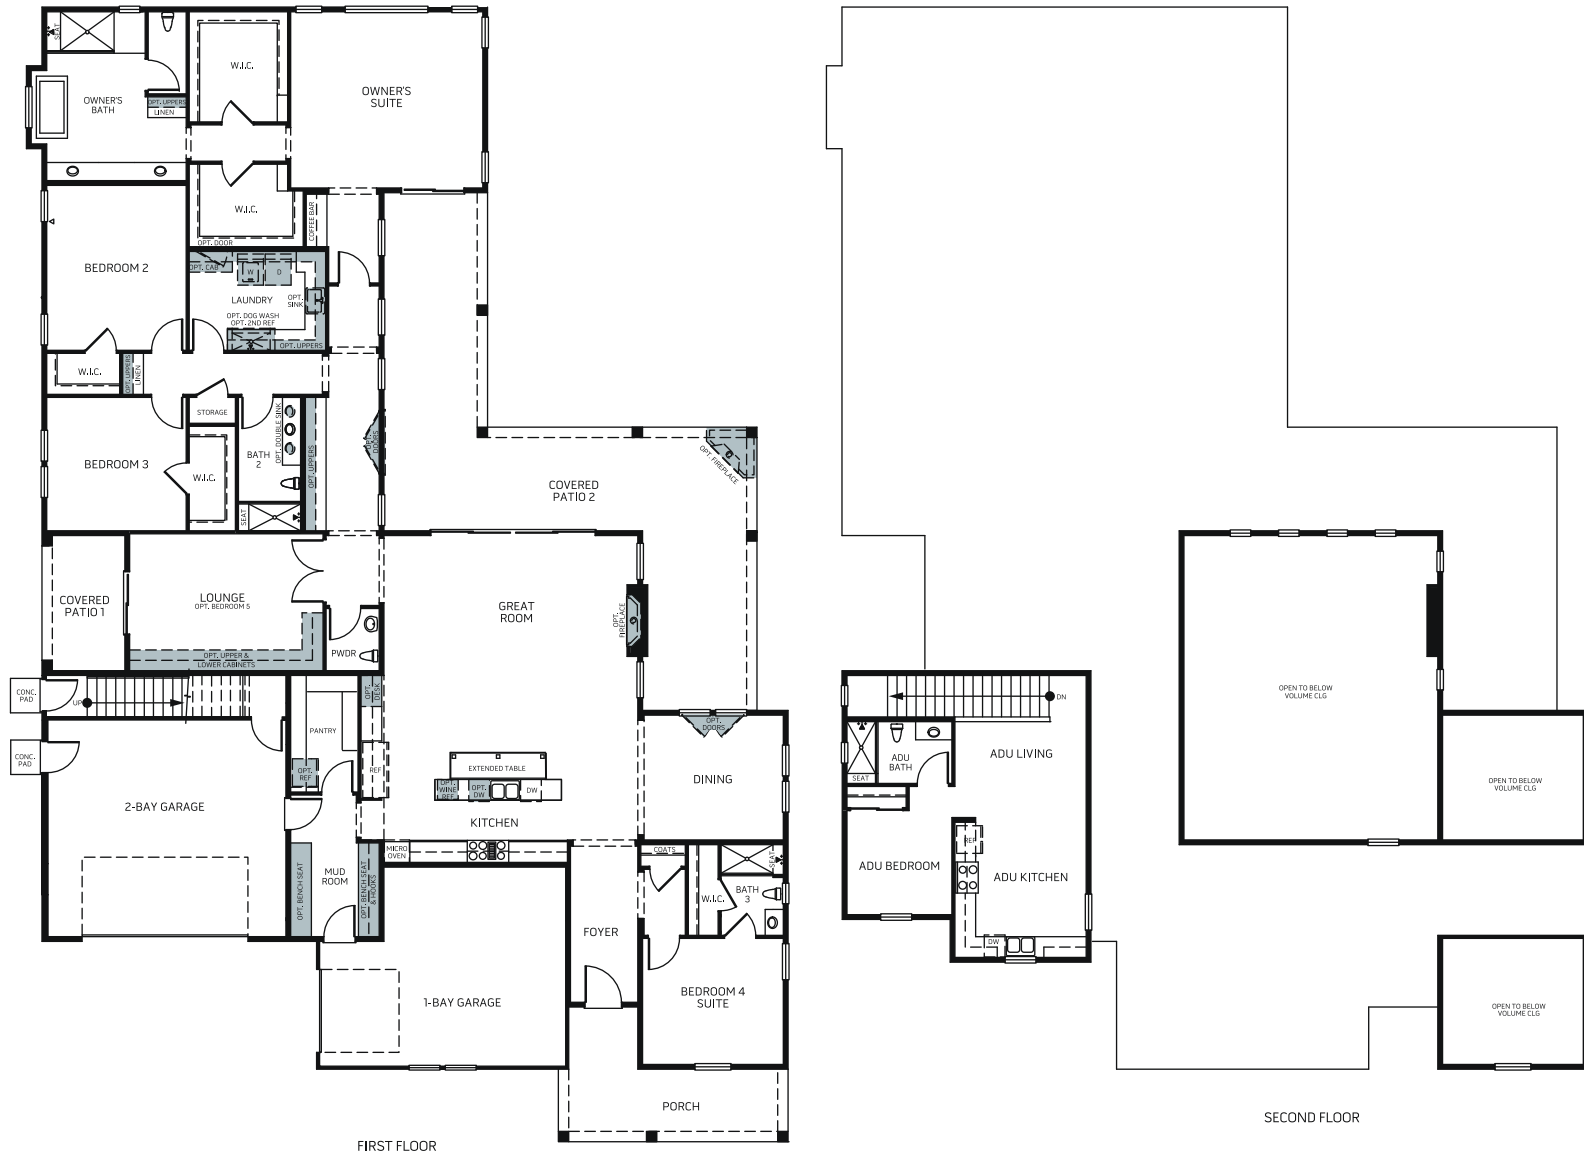

WoodsideHomes.com

Let's get you home.

Red Porch Series

At Farmstead

THE OAK BARN W/ BONUS 7321

A - Traditional Farmhouse

B - Modern Farmhouse

C - Artisan Farmhouse

TWO STORY 4,489 SQ. FT.

OPTIONS

OPT. BEDROOM 5 AT LOUNGE