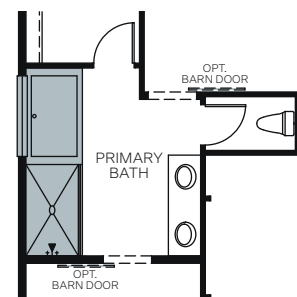

WoodsideHomes.com

Let's get you home.

Cottonwood Creek

At The Preserve

THE WILD LILAC 5032

SINGLE STORY 2,291 SQ. FT.

FLOOR PLAN

OPTIONS

OPT. DEN ILO DINING

OPT. DINING

OPT. BEDROOM 3/ BATHROOM 3 ILO RETREAT /POWDER

OPT. BATH/SHOWER AT PRIMARY BATH