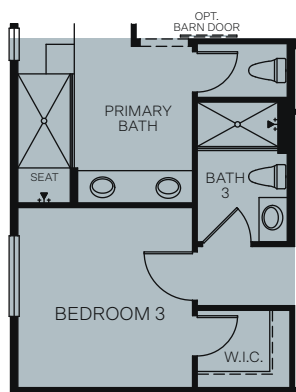

WoodsideHomes.com

Let's get you home.

Cottonwood Creek

At The Preserve

THE WILD LILAC 5032

SINGLE STORY 2,291 SQ. FT.

FLOOR PLAN

OPTIONS

OPT. DEN ILO DINING

OPT. DINING

OPT. BEDROOM 3/ BATHROOM 3 ILO RETREAT /POWDER

OPT. BATH/SHOWER AT PRIMARY BATH