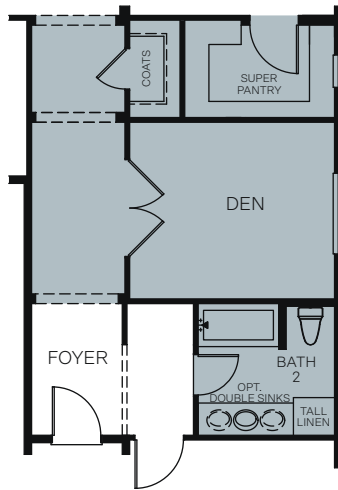

WoodsideHomes.com

Let's get you home.

Cottonwood Creek

At The Preserve

THE WILD LILAC 5032

SINGLE STORY 2,291 SQ. FT.

FLOOR PLAN

OPTIONS

OPT. DEN ILO DINING

OPT. DINING

OPT. BEDROOM 3/ BATHROOM 3 ILO RETREAT /POWDER

OPT. BATH/SHOWER AT PRIMARY BATH