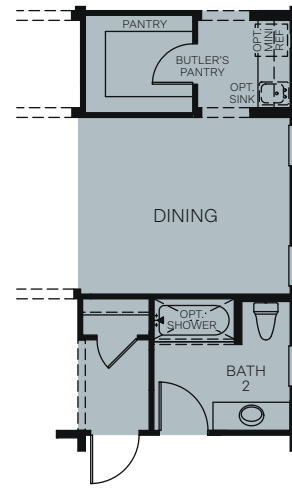

WoodsideHomes.com

Let's get you home.

Cottonwood Creek

At The Preserve

THE WILD LILAC 5032

SINGLE STORY 2,291 SQ. FT.

FLOOR PLAN

OPTIONS

OPT. DEN ILO DINING

OPT. DINING

OPT. BEDROOM 3/ BATHROOM 3 ILO RETREAT /POWDER

OPT. BATH/SHOWER AT PRIMARY BATH