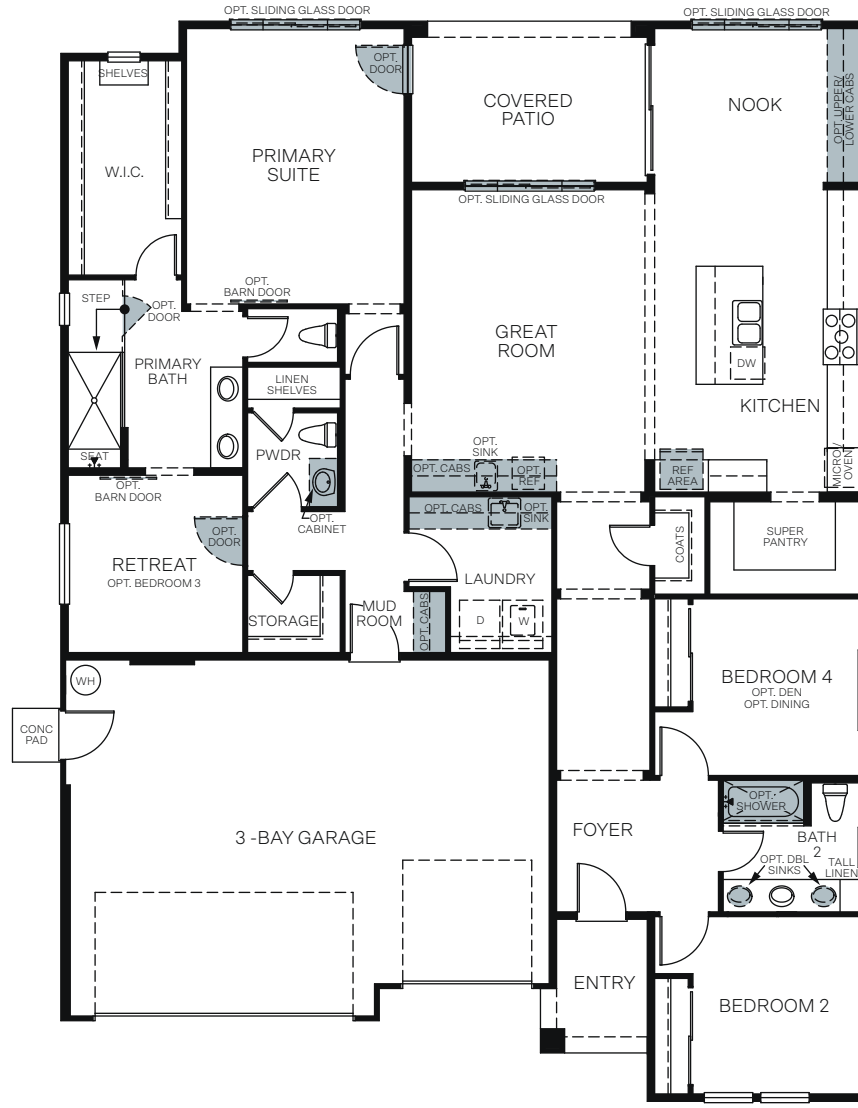

WoodsideHomes.com

Let's get you home.

Cottonwood Creek

At The Preserve

THE WILD LILAC 5032

SINGLE STORY 2,291 SQ. FT.

FLOOR PLAN

OPTIONS

OPT. DEN ILO DINING

OPT. DINING

OPT. BEDROOM 3/ BATHROOM 3 ILO RETREAT /POWDER

OPT. BATH/SHOWER AT PRIMARY BATH