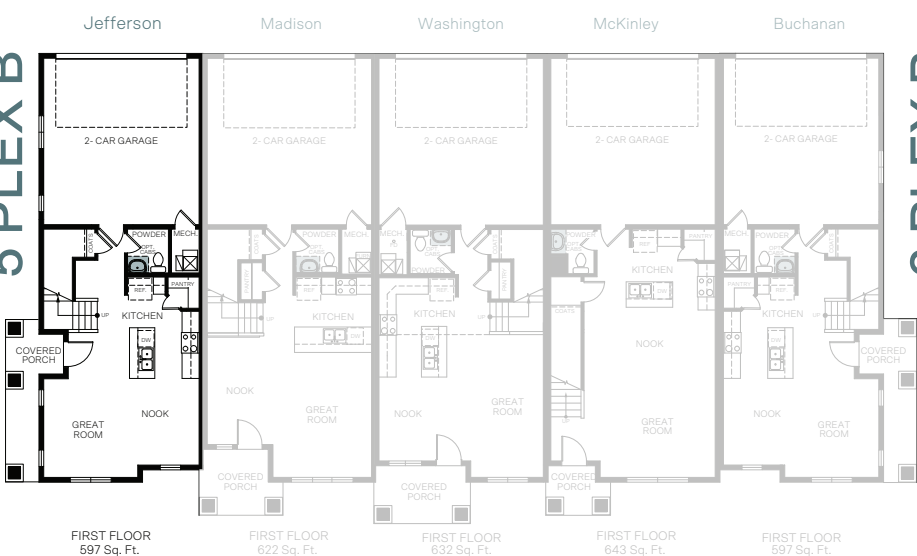

WoodsideHomes.com

Let's get you home.

Legacy

At Meadowbrook

JEFFERSON

TWO-STORY 1,557 SQ. FT.

FIRST FLOOR
588 Sq. Ft.

SECOND FLOOR
969 Sq. Ft.

FLOOR PLAN LAYOUT

4 PLEX C

4 PLEX B

5 PLEX B

6 PLEX B

Woodside Homes reserves the right to change floor plans, features, elevations, prices, materials and specifications without notice. All square footages and measurements are approximate. Please see Sales Professional for full details. 4/2026