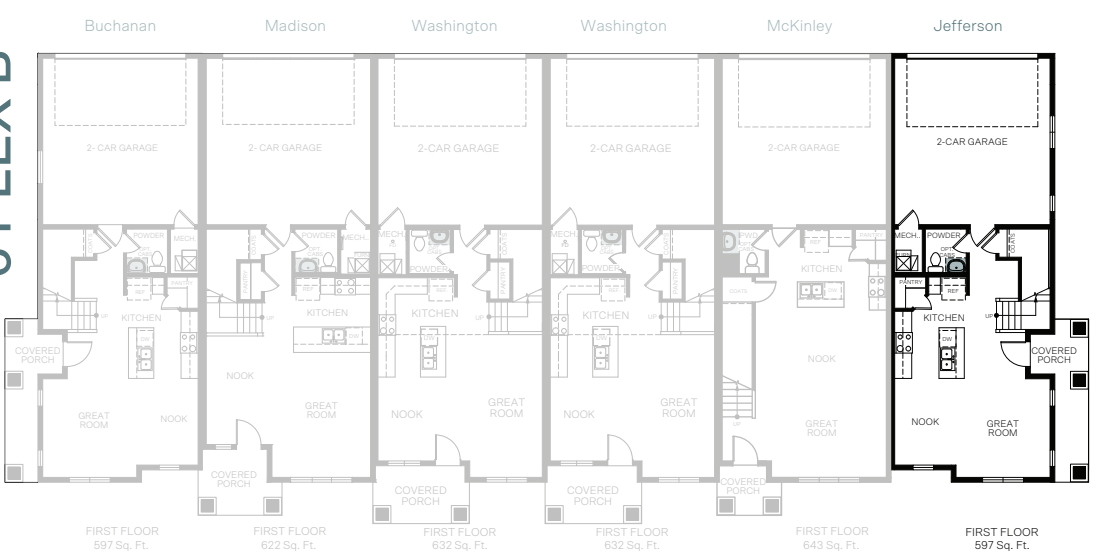

WoodsideHomes.com

Let's get you home.

Legacy

At Meadowbrook

JEFFERSON

TWO-STORY 1,557 SQ. FT.

FIRST FLOOR
588 Sq. Ft.

SECOND FLOOR
969 Sq. Ft.

FLOOR PLAN LAYOUT

4 PLEX C

4 PLEX B

5 PLEX B

6 PLEX B

Woodside Homes reserves the right to change floor plans, features, elevations, prices, materials and specifications without notice. All square footages and measurements are approximate. Please see Sales Professional for full details. 4/2026