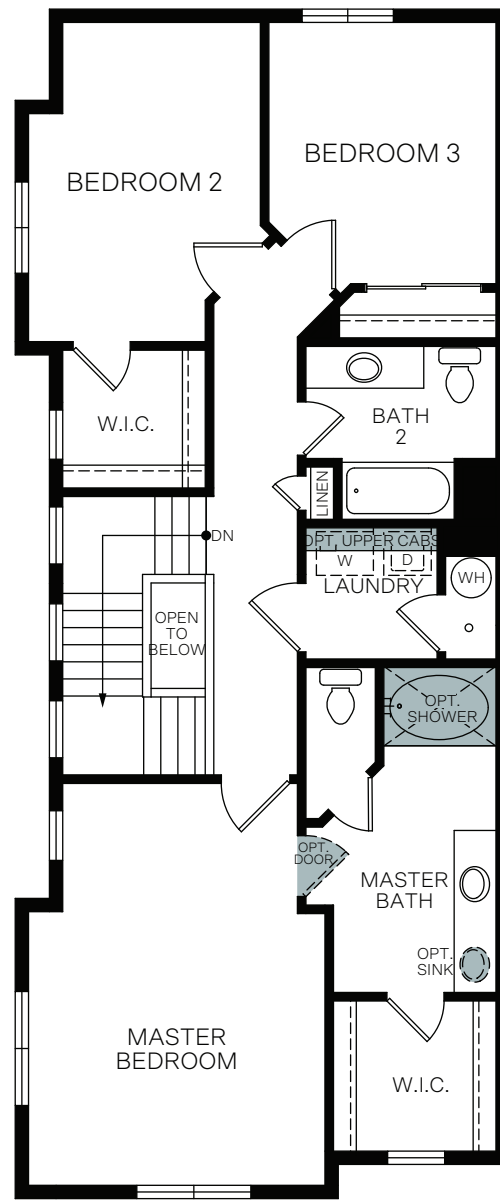

WoodsideHomes.com

Let's get you home.

Legacy

At Meadowbrook

JEFFERSON

TWO-STORY 1,557 SQ. FT.

FIRST FLOOR
588 Sq. Ft.

SECOND FLOOR
969 Sq. Ft.

FLOOR PLAN LAYOUT

4 PLEX C

4 PLEX B

5 PLEX B

6 PLEX B

Woodside Homes reserves the right to change floor plans, features, elevations, prices, materials and specifications without notice. All square footages and measurements are approximate. Please see Sales Professional for full details. 4/2026