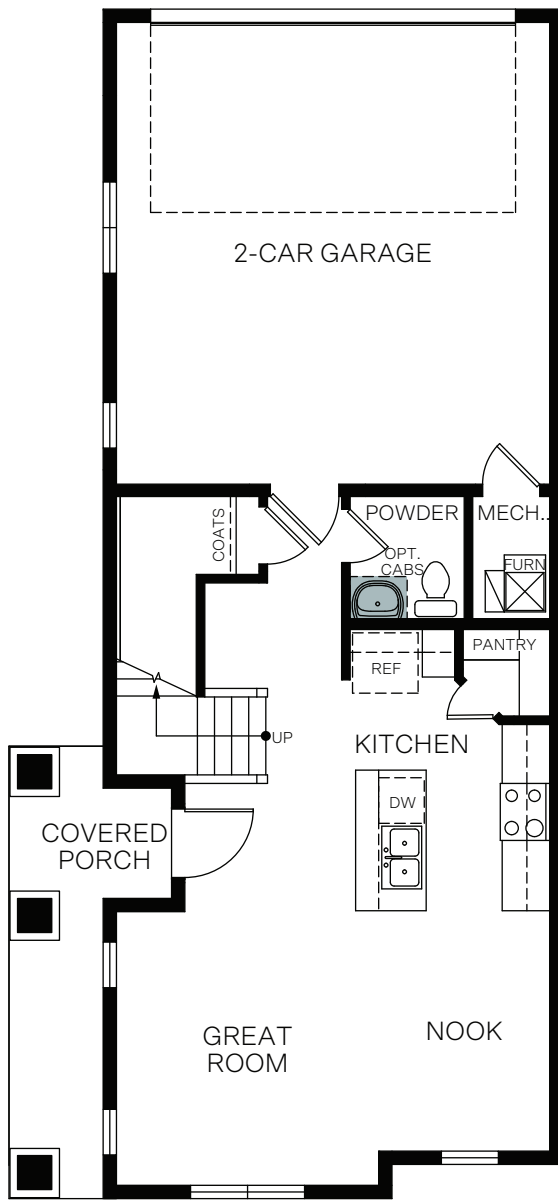

WoodsideHomes.com

Let's get you home.

Legacy

At Meadowbrook

JEFFERSON

TWO-STORY 1,557 SQ. FT.

FIRST FLOOR
588 Sq. Ft.

SECOND FLOOR
969 Sq. Ft.

FLOOR PLAN LAYOUT

4 PLEX C

4 PLEX B

5 PLEX B

6 PLEX B

Woodside Homes reserves the right to change floor plans, features, elevations, prices, materials and specifications without notice. All square footages and measurements are approximate. Please see Sales Professional for full details. 4/2026