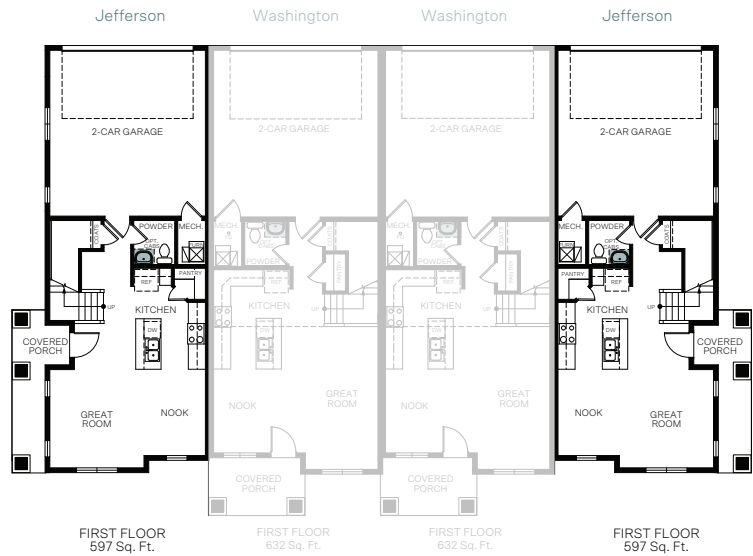

WoodsideHomes.com

Let's get you home.

Legacy

At Meadowbrook

JEFFERSON

TWO-STORY 1,557 SQ. FT.

FIRST FLOOR
588 Sq. Ft.

SECOND FLOOR
969 Sq. Ft.

FLOOR PLAN LAYOUT

4 PLEX C

4 PLEX B

5 PLEX B

6 PLEX B

Woodside Homes reserves the right to change floor plans, features, elevations, prices, materials and specifications without notice. All square footages and measurements are approximate. Please see Sales Professional for full details. 4/2026