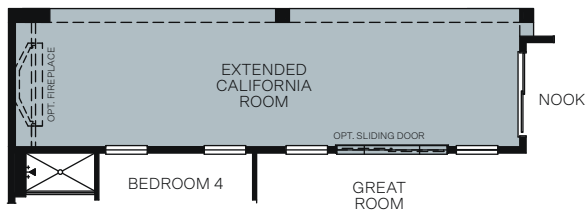

TWO STORY 3,073 SQ. FT.

FIRST FLOOR

SECOND FLOOR

OPTIONS

OPT. CALIFORNIA ROOM

OPT. EXTENDED CALIFORNIA ROOM

OPT. EXTENDED COVERED PATIO WITH BALCONY AT PRIMARY SUITE

OPT. BEDROOM 5 ILO LOFT