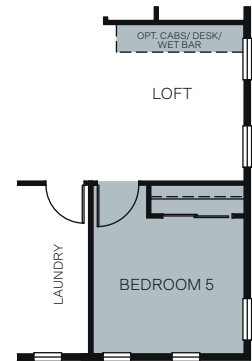

TWO STORY 3,073 SQ. FT.

FIRST FLOOR

SECOND FLOOR

OPTIONS

OPT. CALIFORNIA ROOM

OPT. EXTENDED CALIFORNIA ROOM

OPT. EXTENDED COVERED PATIO WITH BALCONY AT PRIMARY SUITE

OPT. BEDROOM 5 ILO LOFT