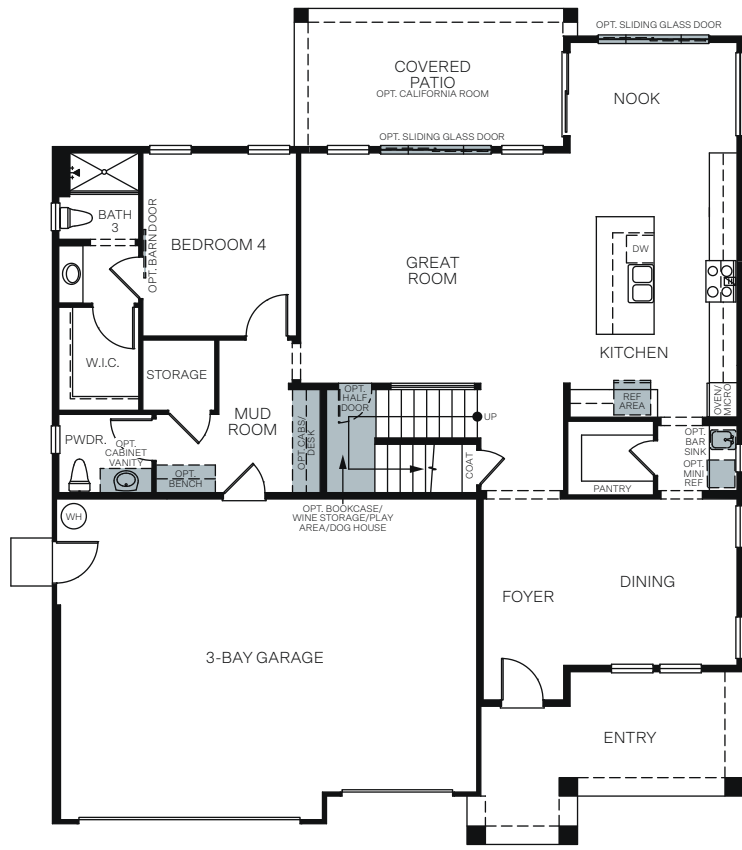

TWO STORY 3,073 SQ. FT.

FIRST FLOOR

SECOND FLOOR

OPTIONS

OPT. CALIFORNIA ROOM

OPT. EXTENDED CALIFORNIA ROOM

OPT. EXTENDED COVERED PATIO WITH BALCONY AT PRIMARY SUITE

OPT. BEDROOM 5 ILO LOFT