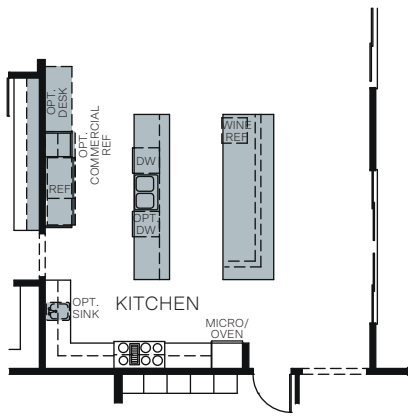

WoodsideHomes.com

Let's get you home.

Red Porch Series

At Farmstead

THE ASHDENE 8640

SINGLE STORY 4,838 SQ. FT.

OPTIONS

OPT. DOUBLE ISLAND AT KITCHEN LAYOUT 2

OPT. EXTENDED POOL LOUNGE AT BEDROOM 4

OPT. EXTENDED PATIO

OPT. 3 CAR GARAGE