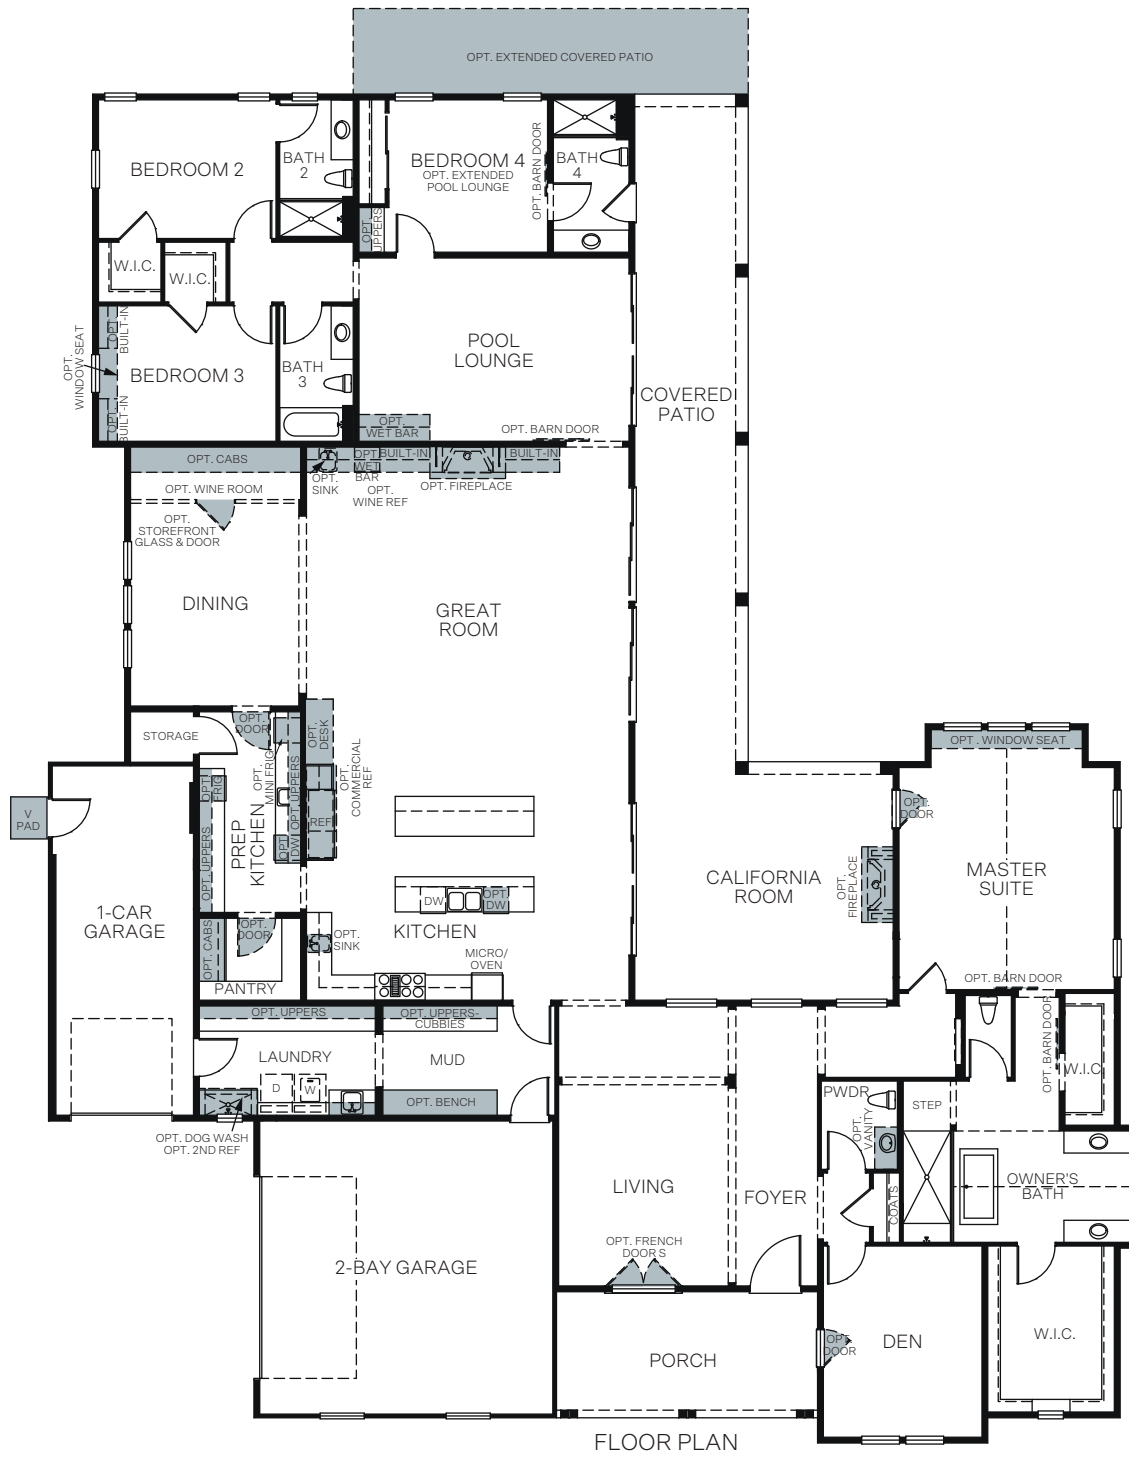

WoodsideHomes.com

Let's get you home.

Red Porch Series

At Farmstead

THE ASHDENE 8640

SINGLE STORY 4,838 SQ. FT.

OPTIONS

OPT. DOUBLE ISLAND AT KITCHEN LAYOUT 2

OPT. EXTENDED POOL LOUNGE AT BEDROOM 4

OPT. EXTENDED PATIO

OPT. 3 CAR GARAGE