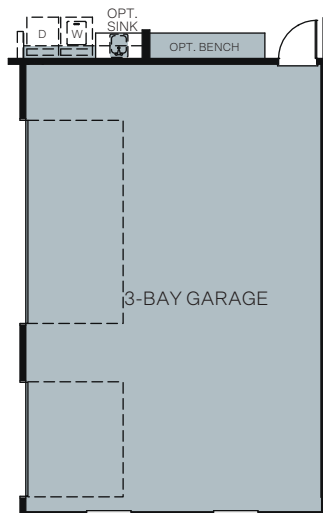

WoodsideHomes.com

Let's get you home.

Red Porch Series

At Farmstead

THE ASHDENE 8640

SINGLE STORY 4,838 SQ. FT.

OPTIONS

OPT. DOUBLE ISLAND AT KITCHEN LAYOUT 2

OPT. EXTENDED POOL LOUNGE AT BEDROOM 4

OPT. EXTENDED PATIO

OPT. 3 CAR GARAGE