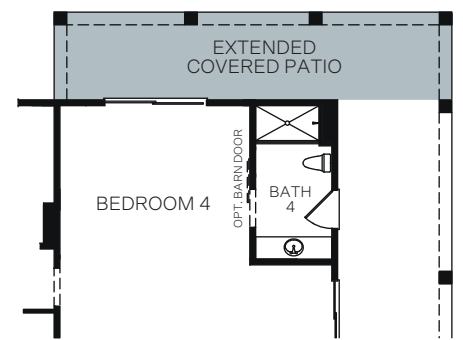

WoodsideHomes.com

Let's get you home.

Red Porch Series

At Farmstead

THE ASHDENE 8640

SINGLE STORY 4,838 SQ. FT.

OPTIONS

OPT. DOUBLE ISLAND AT KITCHEN LAYOUT 2

OPT. EXTENDED POOL LOUNGE AT BEDROOM 4

OPT. EXTENDED PATIO

OPT. 3 CAR GARAGE