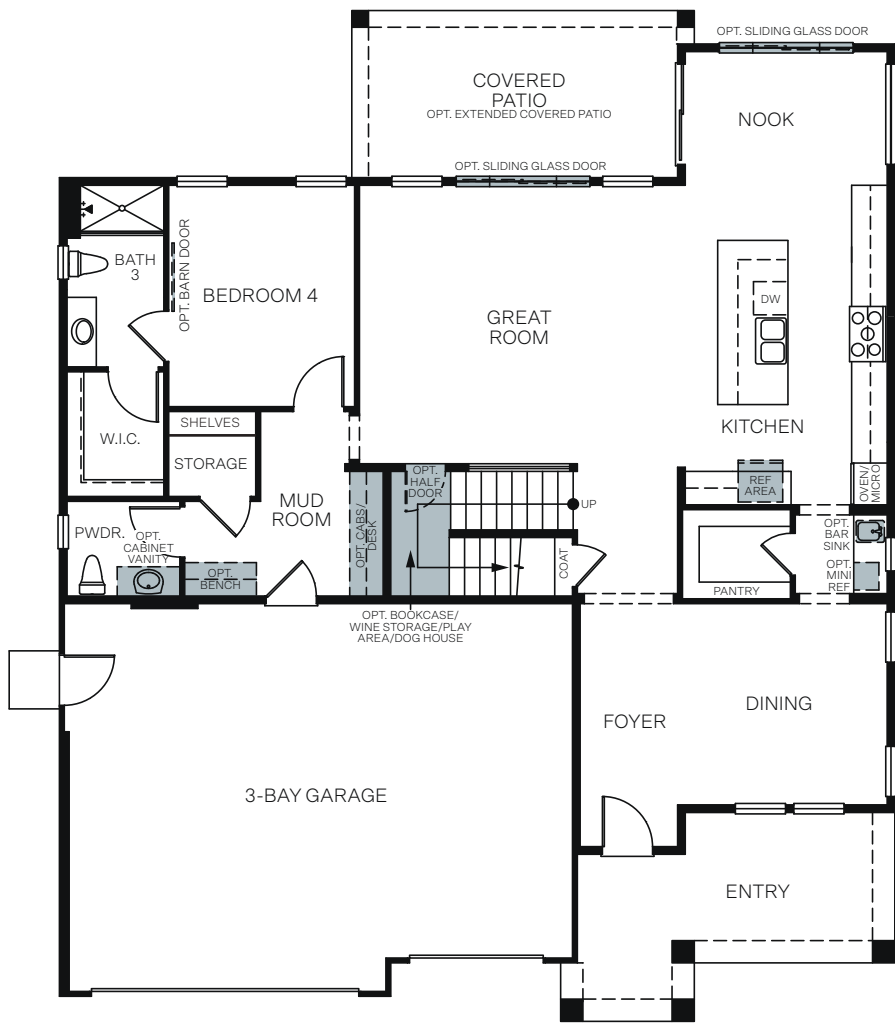

WoodsideHomes.com

Let's get you home.

Cottonwood Creek

At The Preserve

THE DAYBREAK 5052

TWO STORY 3,073 SQ. FT.

FIRST FLOOR

SECOND FLOOR

OPTIONS

OPT. EXTENDED COVERED PATIO

OPT. EXTENDED COVERED PATIO WITH BALCONY AT PRIMARY SUITE

OPT. BEDROOM 5 ILO LOFT