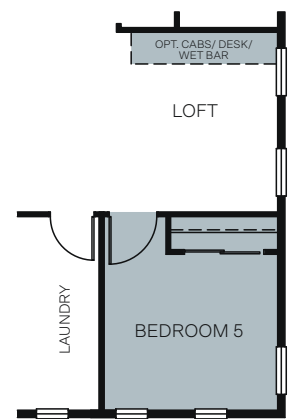

WoodsideHomes.com

Let's get you home.

Cottonwood Creek

At The Preserve

THE DAYBREAK 5052

TWO STORY 3,073 SQ. FT.

FIRST FLOOR

SECOND FLOOR

OPTIONS

OPT. EXTENDED COVERED PATIO

OPT. EXTENDED COVERED PATIO WITH BALCONY AT PRIMARY SUITE

OPT. BEDROOM 5 ILO LOFT