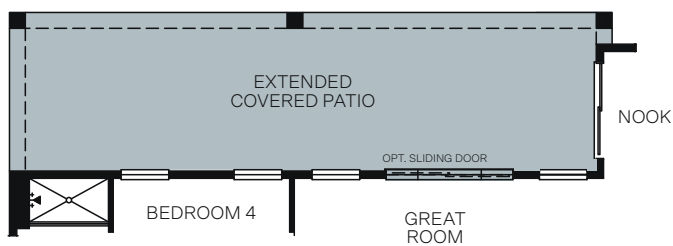

WoodsideHomes.com

Let's get you home.

Cottonwood Creek

At The Preserve

THE DAYBREAK 5052

TWO STORY 3,073 SQ. FT.

FIRST FLOOR

SECOND FLOOR

OPTIONS

OPT. EXTENDED COVERED PATIO

OPT. EXTENDED COVERED PATIO WITH BALCONY AT PRIMARY SUITE

OPT. BEDROOM 5 ILO LOFT