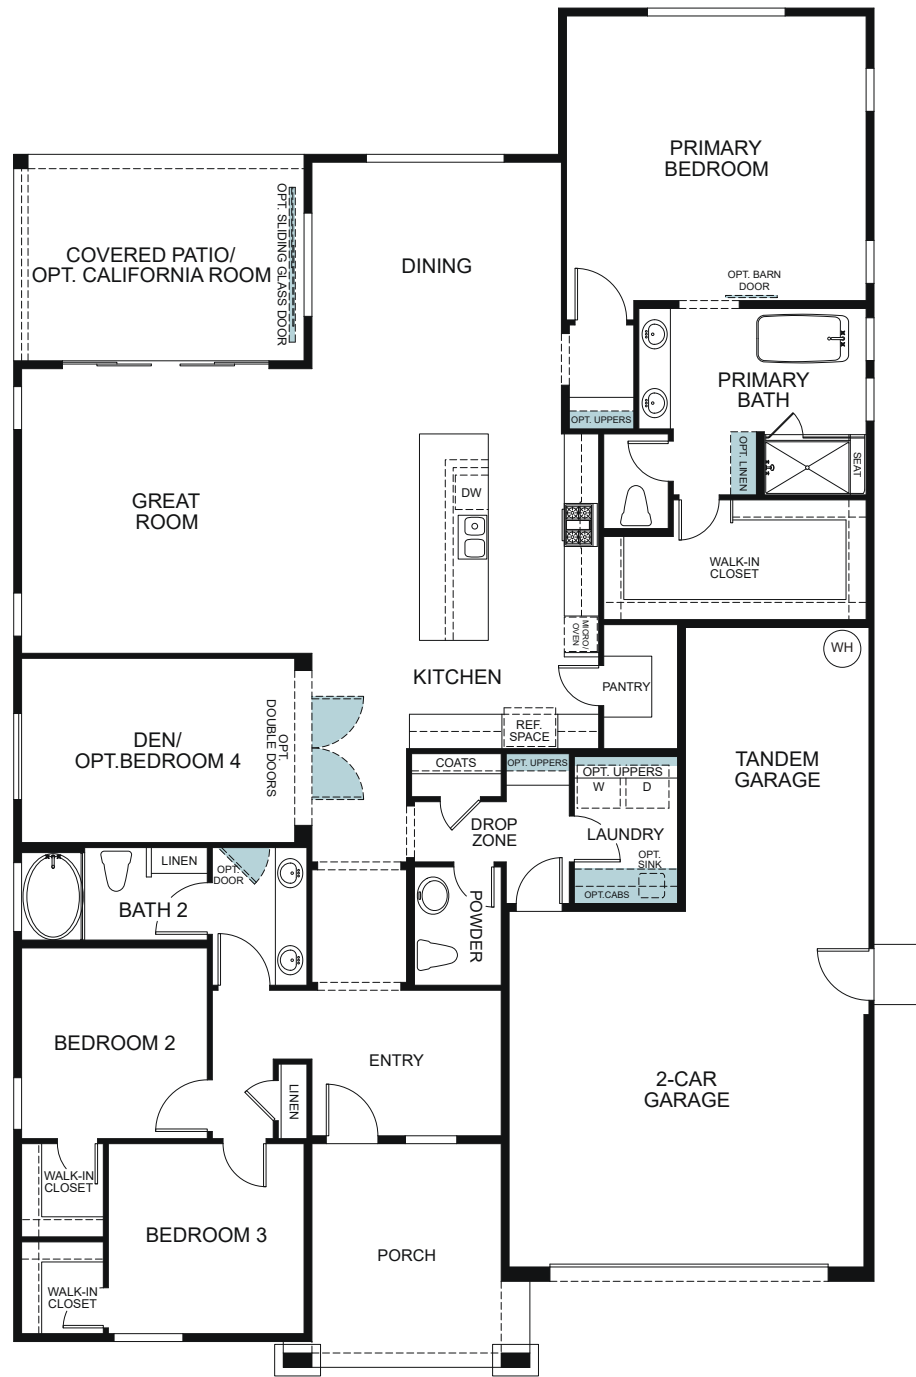

# Let's get you home.

## Abbey Park

Yorkshire 5022

SINGLE STORY 2,561 SQ. FT.

OPTIONS

OPTIONAL HOME FITNESS ILO TANDEM

OPTIONAL BEDROOM 4 ILO DEN

OPTIONAL CALIFORNIA ROOM

OPTIONAL WALK-IN-SHOWER AT PRIMARY BATH

OPTIONAL HOME + STUDIO

OPTIONAL LUX LAUNDRY/ EXTENDED PANTRY/ EXTENDED WALK-IN CLOSET ILO TANDEM

OPTIONAL BULK STORAGE