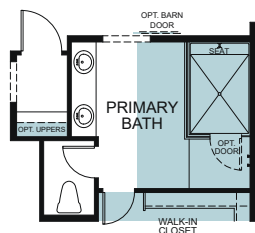

## Abbey Park

Yorkshire 5022

SINGLE STORY 2,561 SQ. FT.

OPTIONS

OPTIONAL HOME FITNESS ILO TANDEM

OPTIONAL BEDROOM 4 ILO DEN

OPTIONAL CALIFORNIA ROOM

OPTIONAL WALK-IN-SHOWER AT PRIMARY BATH