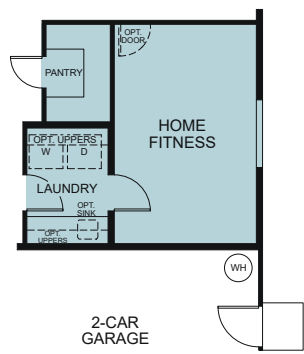

## Abbey Park

Yorkshire 5022

SINGLE STORY 2,561 SQ. FT.

OPTIONS

OPTIONAL HOME FITNESS ILO TANDEM

OPTIONAL BEDROOM 4 ILO DEN

OPTIONAL CALIFORNIA ROOM

OPTIONAL WALK-IN-SHOWER AT PRIMARY BATH

OPTIONAL HOME + STUDIO

OPTIONAL LUX LAUNDRY/ EXTENDED PANTRY/ EXTENDED WALK-IN CLOSET ILO TANDEM

OPTIONAL BULK STORAGE