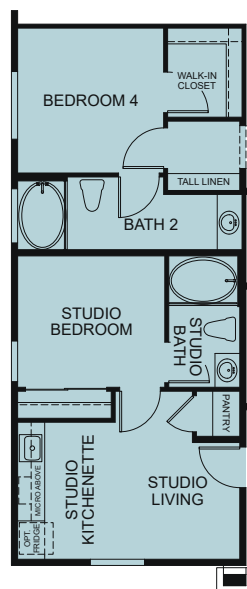

## Abbey Park

Yorkshire 5022

SINGLE STORY 2,561 SQ. FT.

OPTIONS

OPTIONAL HOME FITNESS ILO TANDEM

OPTIONAL BEDROOM 4 ILO DEN

OPTIONAL CALIFORNIA ROOM

OPTIONAL WALK-IN-SHOWER AT PRIMARY BATH

OPTIONAL HOME + STUDIO

OPTIONAL LUX LAUNDRY/ EXTENDED PANTRY/ EXTENDED WALK-IN CLOSET ILO TANDEM

OPTIONAL BULK STORAGE