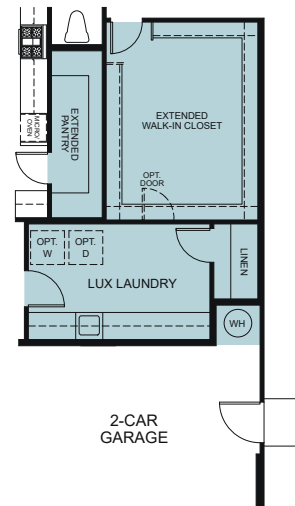

## Abbey Park

Yorkshire 5022

SINGLE STORY 2,561 SQ. FT.

OPTIONS

OPTIONAL HOME FITNESS ILO TANDEM

OPTIONAL BEDROOM 4 ILO DEN

OPTIONAL CALIFORNIA ROOM

OPTIONAL WALK-IN-SHOWER AT PRIMARY BATH

OPTIONAL HOME + STUDIO

OPTIONAL LUX LAUNDRY/ EXTENDED PANTRY/ EXTENDED WALK-IN CLOSET ILO TANDEM

OPTIONAL BULK STORAGE