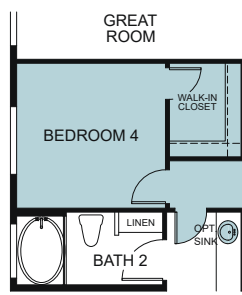

## Abbey Park

Yorkshire 5022

SINGLE STORY 2,561 SQ. FT.

OPTIONS

OPTIONAL HOME FITNESS ILO TANDEM

OPTIONAL BEDROOM 4 ILO DEN

OPTIONAL CALIFORNIA ROOM

OPTIONAL WALK-IN-SHOWER AT PRIMARY BATH