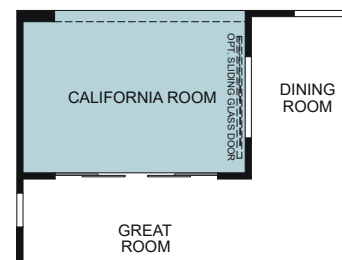

## Abbey Park

Yorkshire 5022

SINGLE STORY 2,561 SQ. FT.

OPTIONS

OPTIONAL HOME FITNESS ILO TANDEM

OPTIONAL BEDROOM 4 ILO DEN

OPTIONAL CALIFORNIA ROOM

OPTIONAL WALK-IN-SHOWER AT PRIMARY BATH

OPTIONAL HOME + STUDIO

OPTIONAL LUX LAUNDRY/ EXTENDED PANTRY/ EXTENDED WALK-IN CLOSET ILO TANDEM

OPTIONAL BULK STORAGE