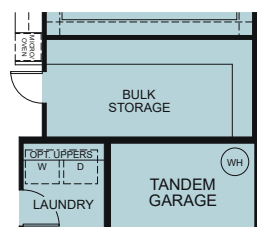

## Abbey Park

Yorkshire 5022

SINGLE STORY 2,561 SQ. FT.

OPTIONS

OPTIONAL HOME FITNESS ILO TANDEM

OPTIONAL BEDROOM 4 ILO DEN

OPTIONAL CALIFORNIA ROOM

OPTIONAL WALK-IN-SHOWER AT PRIMARY BATH

OPTIONAL HOME + STUDIO

OPTIONAL LUX LAUNDRY/ EXTENDED PANTRY/ EXTENDED WALK-IN CLOSET ILO TANDEM

OPTIONAL BULK STORAGE