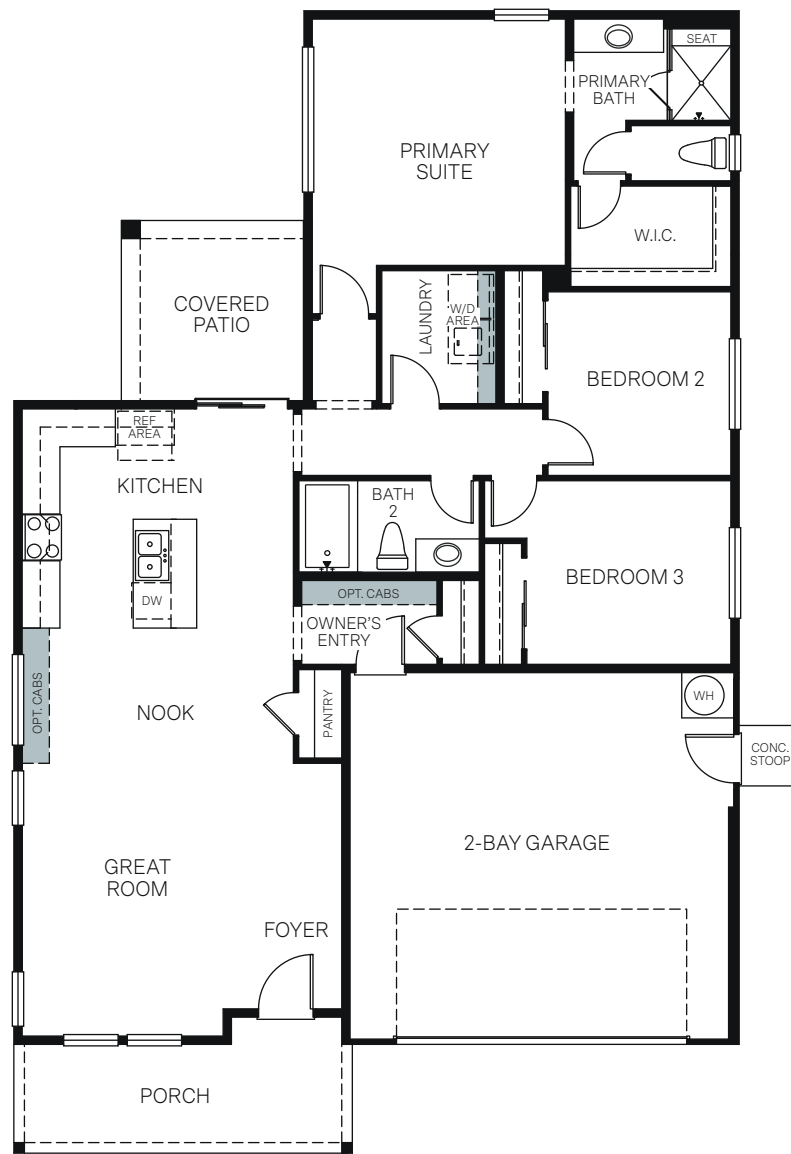

The East Gardens

At Ella Gardens

THE LILAC 4014

SINGLE STORY 1,486 SQ. FT.

FLOOR PLAN

Woodside Homes reserves the right to change floor plans, features, elevations, prices, materials and specifications without notice. All square footages and measurements are approximate. Please see Sales Professional for full details. October 2024.