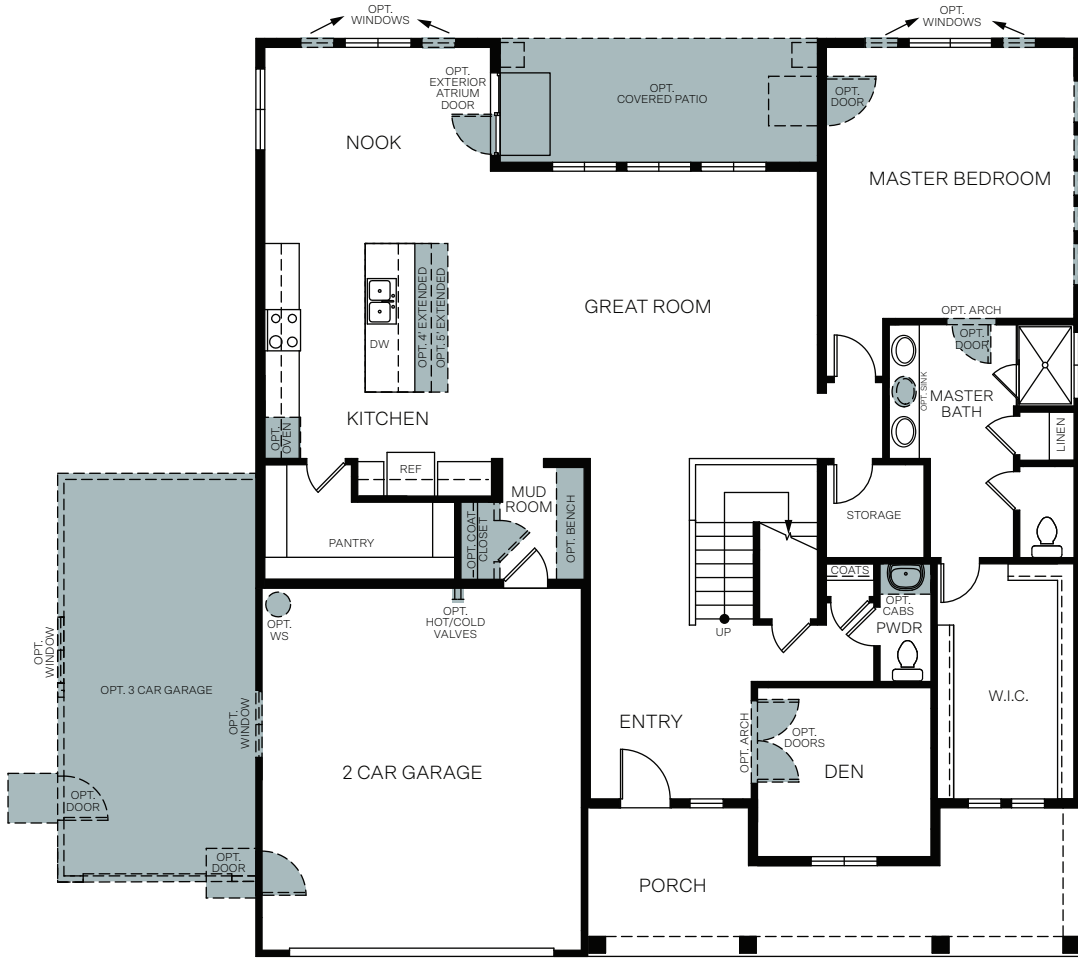

WoodsideHomes.com

Let's get you home.

Parkview At Shoreline

YOSEMITE

Traditional (A)

Farmhouse (B)

Prairie (D)

TWO-STORY 3,013 SQ. FT.

FIRST FLOOR
1,861 Sq.Ft.

SECOND FLOOR
1,152 Sq.Ft.