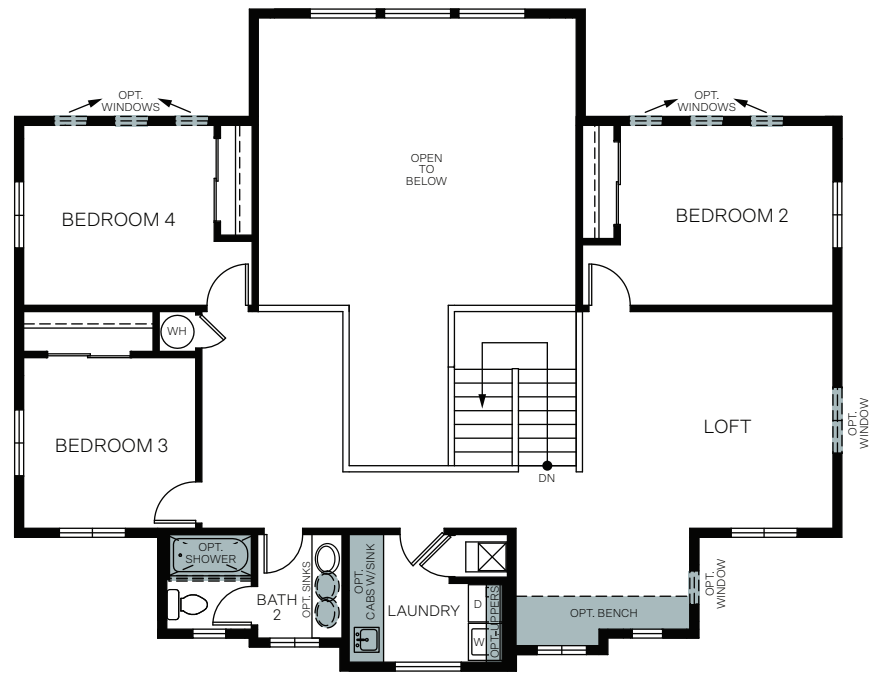

WoodsideHomes.com

Let's get you home.

Parkview At Shoreline

YOSEMITE

Traditional (A)

Farmhouse (B)

Prairie (D)

TWO-STORY 3,013 SQ. FT.

FIRST FLOOR
1,861 Sq.Ft.

SECOND FLOOR
1,152 Sq.Ft.