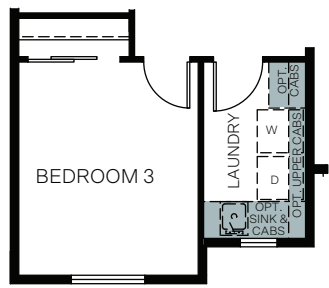

ONE-STORY 1,590 SQ. FT.

BASEMENT
1,500 Sq. Ft.

FIRST FLOOR
1,590 Sq. Ft.

ELEVATION B & D
BEDROOM 3/LAUNDRY ROOM
Reduces by 12 Sq. Ft.

OPT. LINEN CLOSET
AT MASTER BATH

OPT. TRANSOM WINDOW AT GREAT ROOM

OPT. COVERED DECK (A)
PARTIAL DAYLIGHT