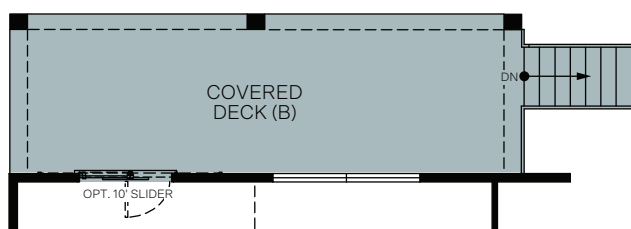

ONE-STORY 1,590 SQ. FT.

BASEMENT
1,500 Sq. Ft.

FIRST FLOOR
1,590 Sq. Ft.

ELEVATION B & D
BEDROOM 3/LAUNDRY ROOM
Reduces by 12 Sq. Ft.

OPT. LINEN CLOSET
AT MASTER BATH

OPT. TRANSOM WINDOW AT GREAT ROOM

OPT. COVERED DECK (A)
PARTIAL DAYLIGHT

OPT. COVERED DECK (A) - FULL DAYLIGHT

OPT. COVERED DECK (B) - PARTIAL DAYLIGHT

OPT. COVERED DECK (B) - FULL DAYLIGHT