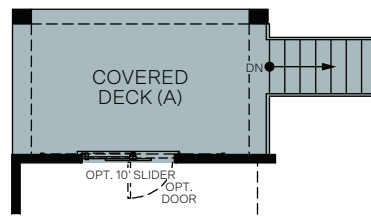

ONE-STORY 1,590 SQ. FT.

BASEMENT
1,500 Sq. Ft.

FIRST FLOOR
1,590 Sq. Ft.

ELEVATION B & D
BEDROOM 3/LAUNDRY ROOM
Reduces by 12 Sq. Ft.

OPT. LINEN CLOSET
AT MASTER BATH

OPT. TRANSOM WINDOW AT GREAT ROOM

OPT. COVERED DECK (A)
PARTIAL DAYLIGHT

OPT. COVERED DECK (A) - FULL DAYLIGHT

OPT. COVERED DECK (B) - PARTIAL DAYLIGHT

OPT. COVERED DECK (B) - FULL DAYLIGHT