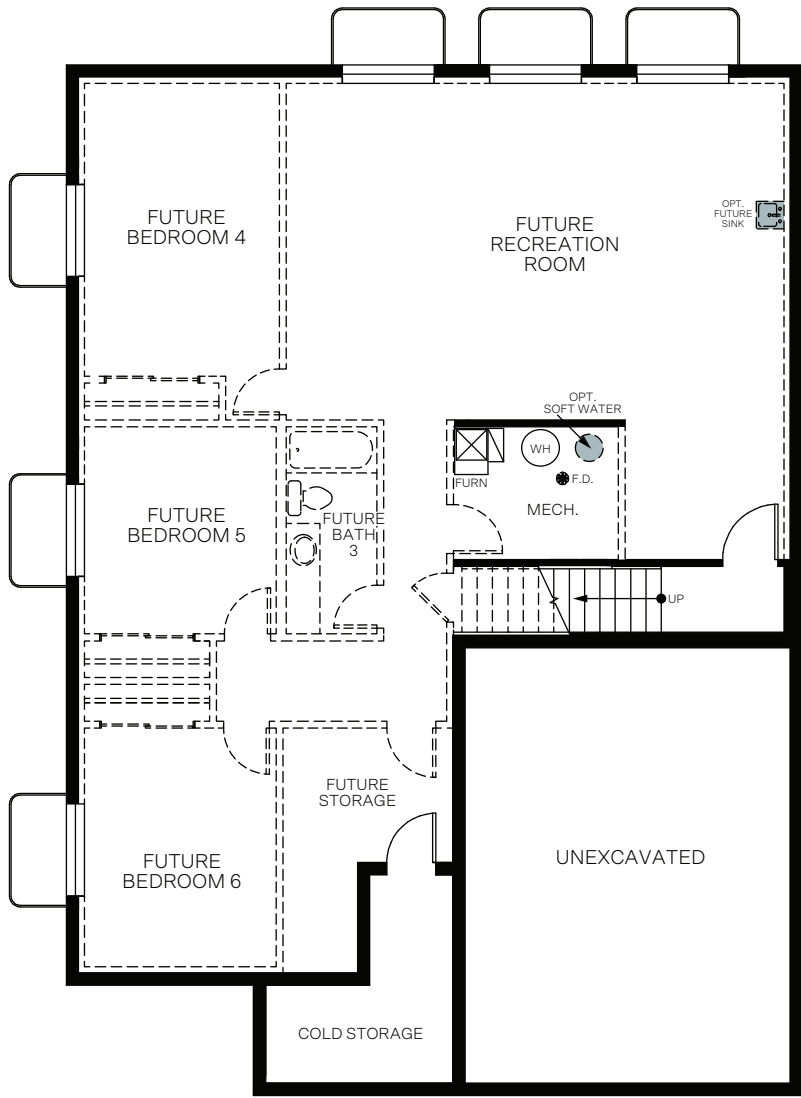

WoodsideHomes.com

Let's get you home.

Cascade

At Sky Ranch

EDGEWATER

Traditional (A)

Farmhouse (B)

Prairie (D)

ONE-STORY 1,590 SQ. FT.

BASEMENT
1,500 Sq. Ft.

FIRST FLOOR
1,590 Sq. Ft.

ELEVATION B & D
BEDROOM 3/LAUNDRY ROOM
Reduces by 12 Sq. Ft.

OPT. LINEN CLOSET
AT MASTER BATH

OPT. TRANSOM WINDOW AT GREAT ROOM

OPT. COVERED DECK (A)
PARTIAL DAYLIGHT

OPT. COVERED DECK (A) - FULL DAYLIGHT

OPT. COVERED DECK (B) - PARTIAL DAYLIGHT

OPT. COVERED DECK (B) - FULL DAYLIGHT