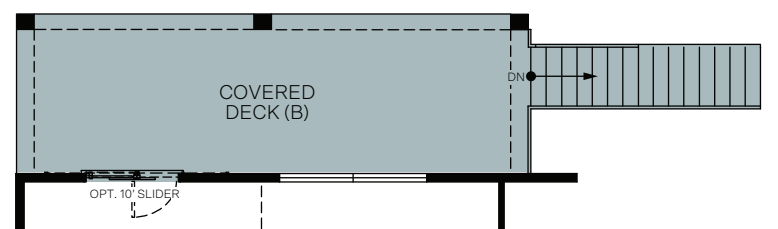

ONE-STORY 1,590 SQ. FT.

BASEMENT
1,500 Sq. Ft.

FIRST FLOOR
1,590 Sq. Ft.

ELEVATION B & D
BEDROOM 3/LAUNDRY ROOM
Reduces by 12 Sq. Ft.

OPT. LINEN CLOSET
AT MASTER BATH

OPT. TRANSOM WINDOW AT GREAT ROOM

OPT. COVERED DECK (A)
PARTIAL DAYLIGHT

OPT. COVERED DECK (A) - FULL DAYLIGHT

OPT. COVERED DECK (B) - PARTIAL DAYLIGHT

OPT. COVERED DECK (B) - FULL DAYLIGHT