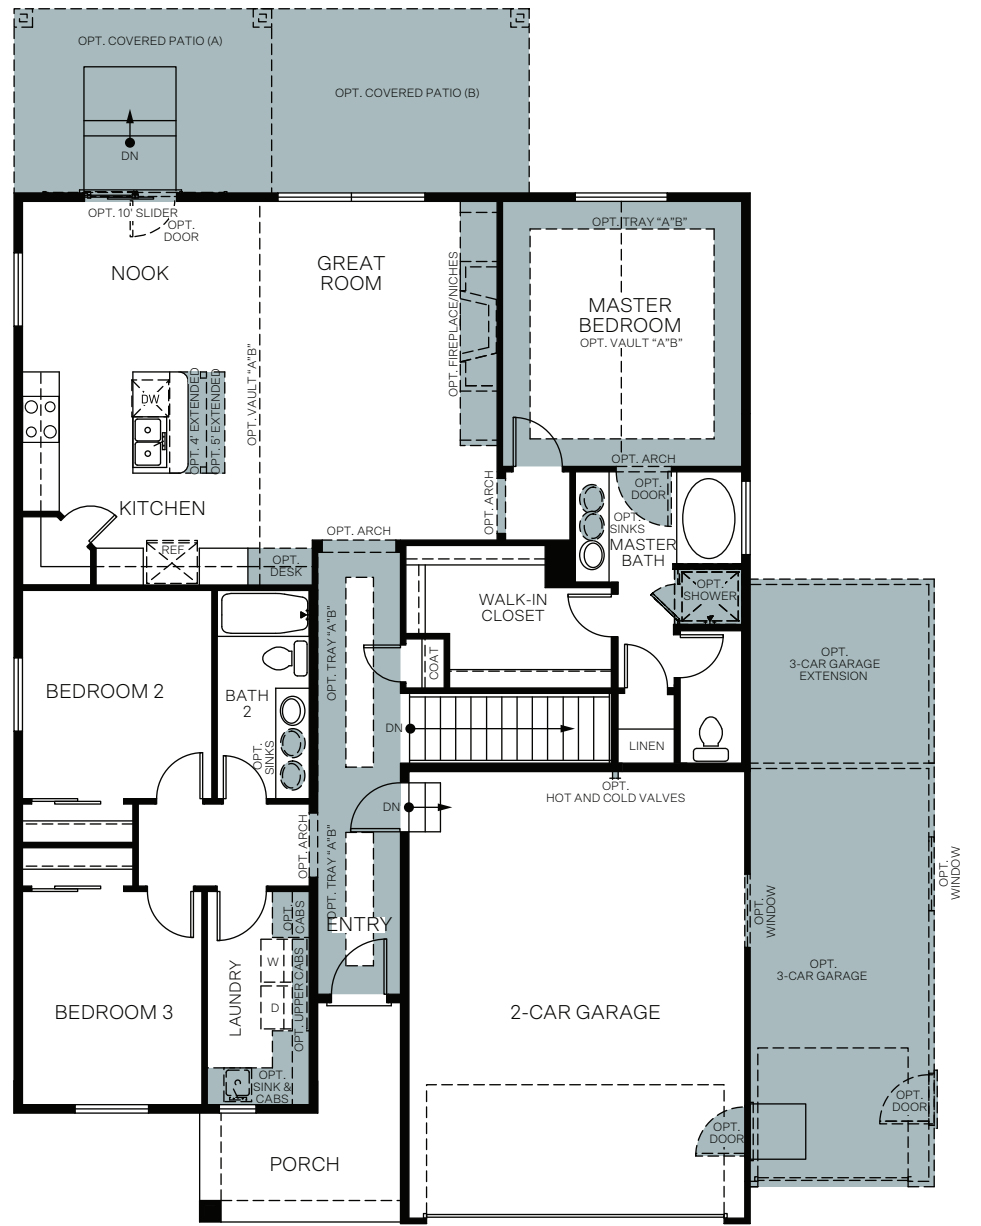

WoodsideHomes.com

Let's get you home.

Cascade

At Sky Ranch

EDGEWATER

Traditional (A)

Farmhouse (B)

Prairie (D)

ONE-STORY 1,590 SQ. FT.

BASEMENT
1,500 Sq. Ft.

FIRST FLOOR
1,590 Sq. Ft.

ELEVATION B & D
BEDROOM 3/LAUNDRY ROOM
Reduces by 12 Sq. Ft.

OPT. LINEN CLOSET
AT MASTER BATH

OPT. TRANSOM WINDOW AT GREAT ROOM

OPT. COVERED DECK (A)
PARTIAL DAYLIGHT

OPT. COVERED DECK (A) - FULL DAYLIGHT

OPT. COVERED DECK (B) - PARTIAL DAYLIGHT

OPT. COVERED DECK (B) - FULL DAYLIGHT