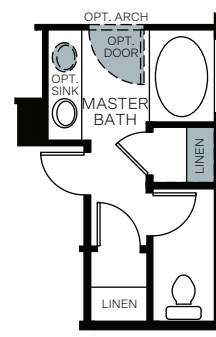

ONE-STORY 1,590 SQ. FT.

BASEMENT
1,500 Sq. Ft.

FIRST FLOOR
1,590 Sq. Ft.

ELEVATION B & D
BEDROOM 3/LAUNDRY ROOM
Reduces by 12 Sq. Ft.

OPT. LINEN CLOSET
AT MASTER BATH

OPT. TRANSOM WINDOW AT GREAT ROOM

OPT. COVERED DECK (A)
PARTIAL DAYLIGHT

OPT. COVERED DECK (A) - FULL DAYLIGHT

OPT. COVERED DECK (B) - PARTIAL DAYLIGHT

OPT. COVERED DECK (B) - FULL DAYLIGHT