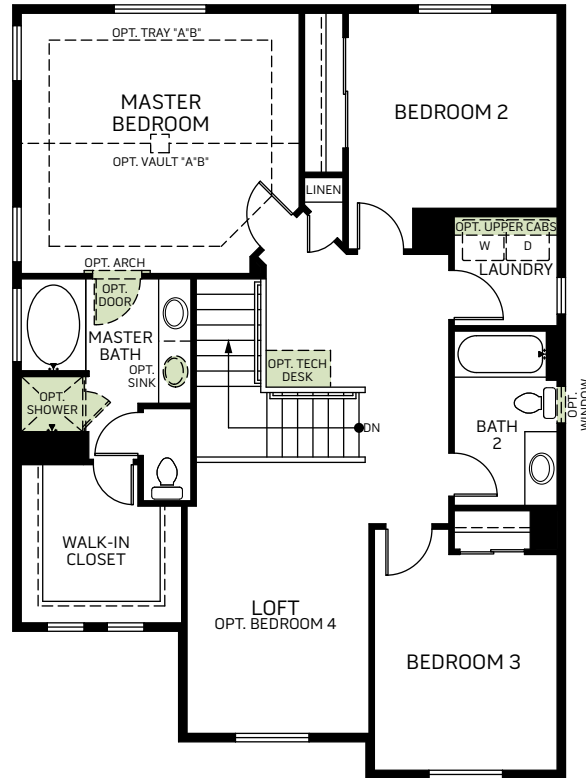

Boxelder

Two-story • 1,865 Finished Sq. Ft. • 3-4 Bedrooms • 2.5 Baths • Open Great Room
Loft • Opt. Bedroom 4 • Opt Covered Patio • 2 Car Garage

Traditional (A)

Farmhouse (B)

Prairie (D)

Boxelder

Two-story • 1,865 Finished Sq. Ft. • 3-4 Bedrooms • 2.5 Baths • Open Great Room
Loft • Opt. Bedroom 4 • Opt. Covered Patio • 2 Car Garage

FIRST FLOOR
750 Sq. Ft.

SECOND FLOOR
1,115 Sq. Ft.

OPT. BEDROOM 4