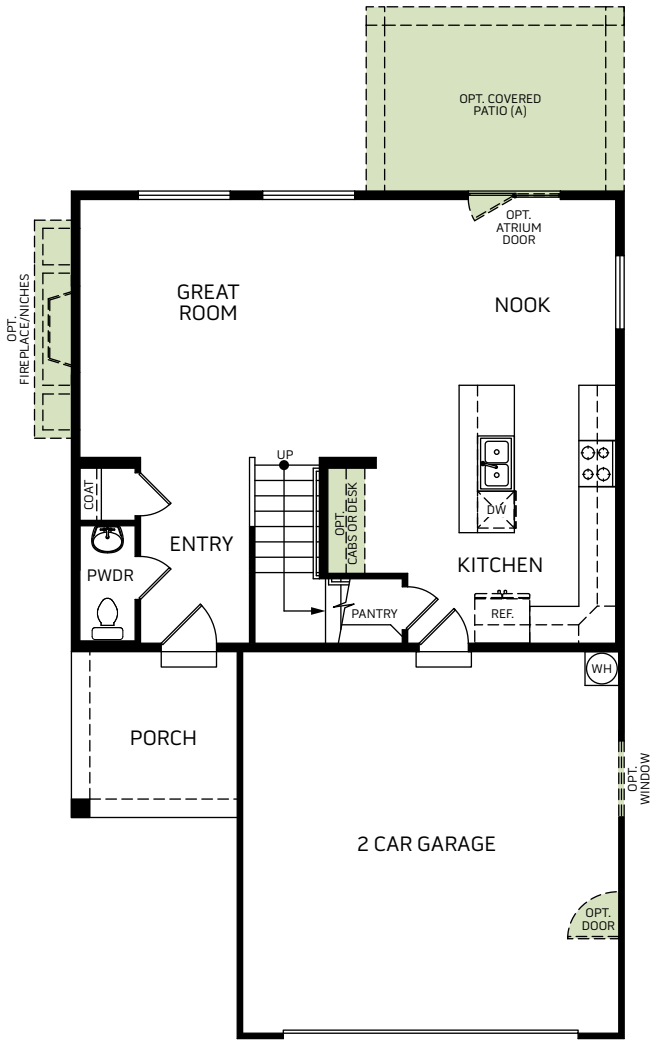

Boxelder

Two-story • 1,865 Finished Sq. Ft. • 3-4 Bedrooms • 2.5 Baths • Open Great Room
Loft • Opt. Bedroom 4 • Opt Covered Patio • 2 Car Garage

Traditional (A)

Farmhouse (B)

Prairie (D)

Boxelder

Two-story • 1,865 Finished Sq. Ft. • 3-4 Bedrooms • 2.5 Baths • Open Great Room
Loft • Opt. Bedroom 4 • Opt. Covered Patio • 2 Car Garage

FIRST FLOOR
750 Sq. Ft.

SECOND FLOOR
1,115 Sq. Ft.

OPT. BEDROOM 4