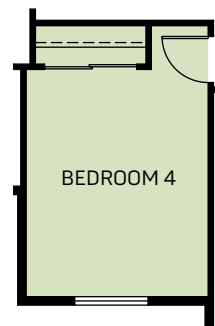

Boxelder

Two-story • 1,865 Finished Sq. Ft. • 3-4 Bedrooms • 2.5 Baths • Open Great Room
Loft • Opt. Bedroom 4 • Opt Covered Patio • 2 Car Garage

Traditional (A)

Farmhouse (B)

Prairie (D)

Boxelder

Two-story • 1,865 Finished Sq. Ft. • 3-4 Bedrooms • 2.5 Baths • Open Great Room
Loft • Opt. Bedroom 4 • Opt. Covered Patio • 2 Car Garage

FIRST FLOOR
750 Sq. Ft.

SECOND FLOOR
1,115 Sq. Ft.

OPT. BEDROOM 4