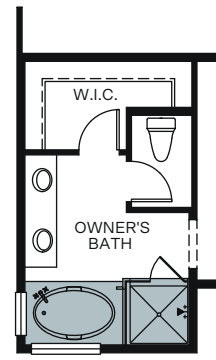

WoodsideHomes.com

Let's get you home.

Encore
At Riverstone

GWENDOLEN 4610

SINGLE STORY 1,643 SQ. FT.

FLOOR PLAN

OPTIONS

OPT. SHOWER/TUB IN OWNER'S BATH

OPT. SHOWER/ TUB IN OWNER'S BATH

OPT. GLASS SLIDER IN OWNER'S SUITE TO COURTYARD

OPT. GLASS SLIDER IN DEN TO COURTYARD