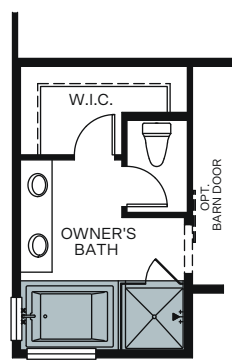

WoodsideHomes.com

Let's get you home.

Encore
At Riverstone

GWENDOLEN 4610

SINGLE STORY 1,643 SQ. FT.

FLOOR PLAN

OPTIONS

OPT. SHOWER/TUB IN OWNER'S BATH

OPT. SHOWER/ TUB IN OWNER'S BATH

OPT. GLASS SLIDER IN OWNER'S SUITE TO COURTYARD

OPT. GLASS SLIDER IN DEN TO COURTYARD