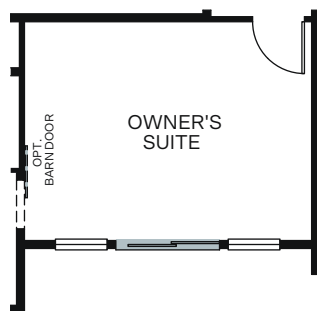

WoodsideHomes.com

Let's get you home.

Encore
At Riverstone

GWENDOLEN 4610

SINGLE STORY 1,643 SQ. FT.

FLOOR PLAN

OPTIONS

OPT. SHOWER/TUB IN OWNER'S BATH

OPT. SHOWER/ TUB IN OWNER'S BATH

OPT. GLASS SLIDER IN OWNER'S SUITE TO COURTYARD

OPT. GLASS SLIDER IN DEN TO COURTYARD