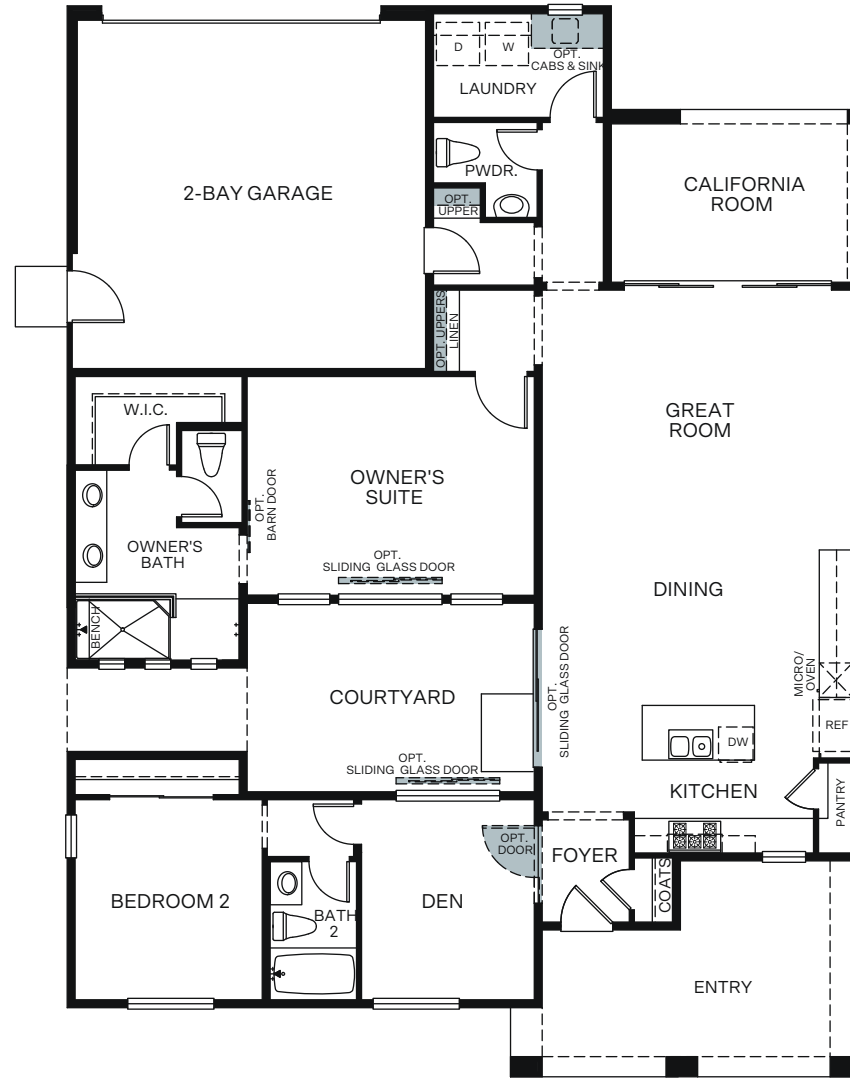

WoodsideHomes.com

Let's get you home.

Encore
At Riverstone

GWENDOLEN 4610

SINGLE STORY 1,643 SQ. FT.

FLOOR PLAN

OPTIONS

OPT. SHOWER/TUB IN OWNER'S BATH

OPT. SHOWER/ TUB IN OWNER'S BATH

OPT. GLASS SLIDER IN OWNER'S SUITE TO COURTYARD

OPT. GLASS SLIDER IN DEN TO COURTYARD