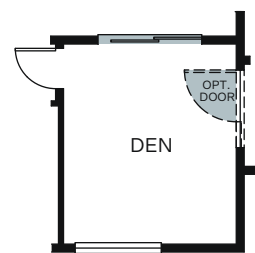

WoodsideHomes.com

Let's get you home.

Encore
At Riverstone

GWENDOLEN 4610

SINGLE STORY 1,643 SQ. FT.

FLOOR PLAN

OPTIONS

OPT. SHOWER/TUB IN OWNER'S BATH

OPT. SHOWER/ TUB IN OWNER'S BATH

OPT. GLASS SLIDER IN OWNER'S SUITE TO COURTYARD

OPT. GLASS SLIDER IN DEN TO COURTYARD